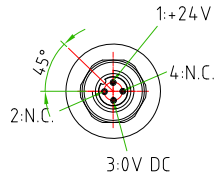

LIGHTING FEATURES	PRODUCT TYPE	INDUSTRIAL LIGHTING
	INDUSTRIAL LIGHTING TYPE	LED LIGHT TUBE WITH M12 CONNECTOR
	TUBE DIAMETER	24,8mm
	LIGHTING LENGTH	500mm
	LIGHTCOLOUR	6000K WHITE
	COLOUR RENDERING(RA)	>80
	RATED VOLTAGE	24V DC
	RATED POWER	7,7W
	LUMINOUS FLUX	1100 lm
	MATERIALS	PLASTIC+ALLUMINIUM
PROTECTION CLASS	IP67	
OPERATING TEMPERATURE	FROM -25°C TO +60°C	
M12 FEATURES	CONNECTOR TYPE	M12 TO PANEL
	MOUNTING TYPE	FRONTAL
	CONTACT TYPE	MALE
	NUMBER OF CONTACTS	n°4
	NUMBER OF CONTACTS CONNECTED	n°2
	HOUSING MATERIAL	BRASS+NICKEL PLATED
CONNECTOR WITHOUT ANY LOGO		