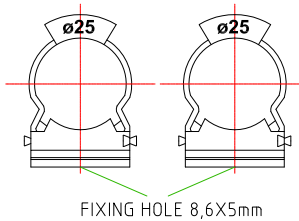

LIGHTING FEATURES	PRODUCT TYPE	INDUSTRIAL LIGHTING
	INDUSTRIAL LIGHTING TYPE	LED LIGHT TUBE WITH M12 CONNECTOR
	TUBE DIAMETER	24,8mm
	LIGHTING LENGTH	500mm
	LIGHTCOLOUR	6000K WHITE
	COLOUR RENDERING(RA)	>80
	RATED VOLTAGE	24V DC
	RATED POWER	7,7W
	LUMINOUS FLUX	1100 lm
	MATERIALS	PLASTIC+ALLUMINIUM
PROTECTION CLASS	IP67	
OPERATING TEMPERATURE	FROM -25°C TO +60°C	
M12 FEATURES	CONNECTOR TYPE	M12 TO PANEL
	MOUNTING TYPE	FRONTAL
	CONTACT TYPE	MALE
	NUMBER OF CONTACTS	n°4
	NUMBER OF CONTACTS CONNECTED	n°2
	HOUSING MATERIAL	BRASS+NICKEL PLATED
CONNECTOR WITHOUT ANY LOGO		

! THIS PRODUCT MUST BE ROLLED WITH PLURIBALL FOIL AND MUST BE PACKED IN A SINGLE CARTON BOX COMPLETE OF CAP AND N°2 FIXING TIE CLIPS 25mm