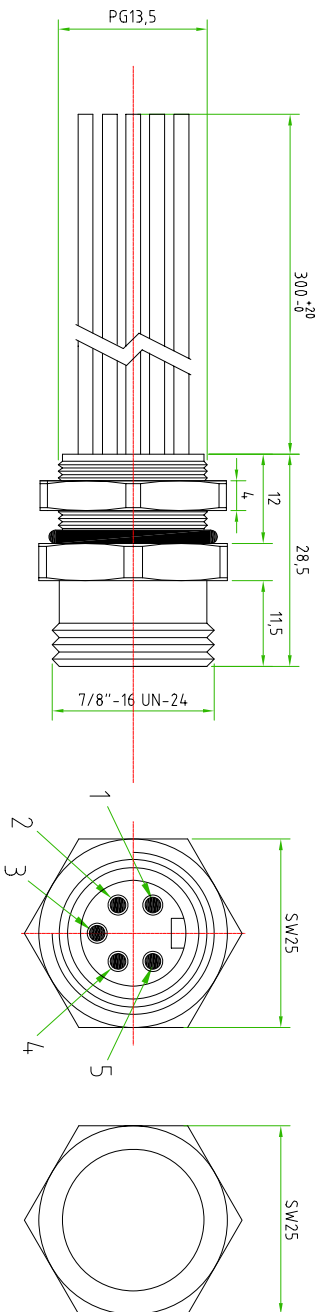

- WHITE ○ ——— 1
- BLUE ○ ——— 2
- YELLOW/GREEN ○ ——— 3
- BROWN ○ ——— 4
- BLACK ○ ——— 5

CONNECTOR FEATURES	
CONNECTOR TYPE	7/8" MALE TO PANEL
MOUNTING TYPE	FRONTAL
CONTACT TYPE	SOLDERED WITH WIRES
NUMBER OF CONTACTS CONNECTED	n°5
HOUSING MATERIAL	Brass+nickel plated (CuZnNi)
FIXING THREAD	PG13.5
SWITCH NUT	SW25
NUMBER OF WIRES	N°5
WIRES SECTION	1,5mm ²
WIRES LENGHT	300mm
WIRES MATERIAL	PVC

TOLLERANZE	±0.2	DISIGNATORE	DATA	SCALA	DISIGNO N.	
UDM	ANGOLO	LORENZO CHINIO CONTROLLATO	26.10.12	1:1		
DESCRIZIONE		7/8" CONNECTOR MALE TO PANEL, 5POLES,FRONTAL MOUNTING, WITH N°5 WIRES PVC,1,5mm ² ,L=300mm PG13.5		TRPO	7/8	MATERIALE
			H.T.P. HIGH TECH PRODUCTS		78MP5A0C-PG13.5	