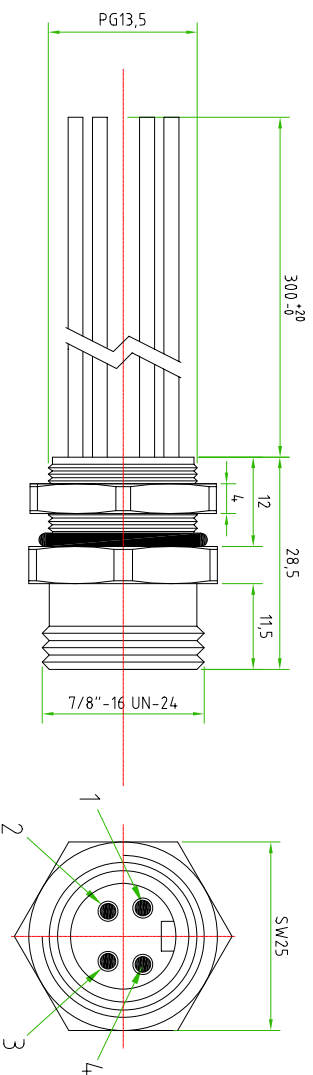

- BLACK ○ ———— 1
- BLUE ○ ———— 2
- BROWN ○ ———— 3
- YELLOW/GREEN ○ ———— 4

CONNECTOR FEATURES	
CONNECTOR TYPE	7/8" MALE TO PANEL
MOUNTING TYPE	FRONTAL
CONTACT TYPE	SOLDERED WITH WIRES
NUMBER OF CONTACTS CONNECTED	n°4
HOUSING MATERIAL	Brass+nickel plated (CuZnNi)
FIXING THREAD	PG13,5
SWITCH NUT	SW25
NUMBER OF WIRES	N°4
WIRES SECTION	1,5mm <sup>2</sup>
WIRES LENGHT	300mm
WIRES MATERIAL	PVC

TOLLERANZE	±0,2	DISIGNATORE	DATA	SCALA	DISIGNO N.	
UDM	ANGOLO	LORENZO CHINIO	26.10.12	1:1		
		CONTROLLATO				
DESCRIZIONE		7/8" CONNECTOR MALE TO PANEL, 4POLES,FRONTAL MOUNTING, WITH N°4 WIRES PVC,1,5mm <sup>2</sup> ,L=300mm,PG13,5		TRPO	7/8	MATERIALE
<b>HTP</b> HIGH TECH PRODUCTS			<b>H.T.P.</b>		<b>78MP4A0C-PG13.5</b>	