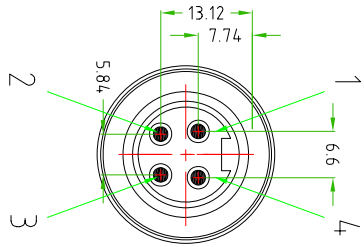

CONNECTOR FEATURES

PRODUCT TYPE	7/8" TO CABLE
CONTACT TYPE	MALE
N°OF CONTACT	4 POLES
RATED CURRENT	10A
RATED VOLTAGE	600V
HOUSING TYPE	180°
HOUSING COLOUR	BLACK
EXIT CABLE	PG9//PG11 UNIFIED
PROTECTION CLASS	IP67
COUPLING NUT MATERIAL	Brass+nickel plated (CuZnNi)
HOUSING MATERIAL	PA66+15% FIBRE GLASS
O-RING MATERIAL	NBR

TOLERANCE	±0.2	DESIGNATION	DATA	SCALE	DESCRIZIONE
UDM	ANGOLO	OPERAIO FINI CONTROLLATO	02.05.12	1:1	
DESCRIZIONE		7/8" MALE TO CABLE 4POLES EXIT CABLE PG11		TIPO	MATERIALE
				7/8"	

H.T.P.
HIGH TECH PRODUCTS