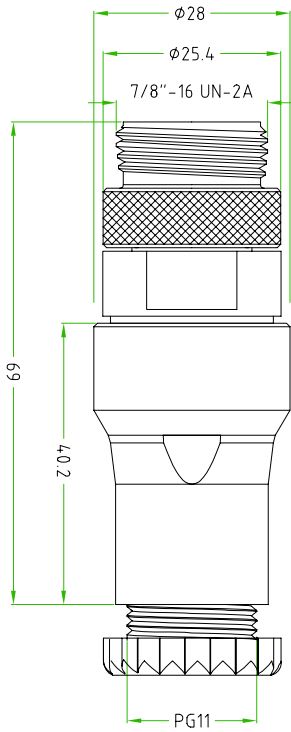

CONNECTOR FEATURES

PRODUCT TYPE	7/8" TO CABLE
CONTACT TYPE	MALE
N°OF CONTACT	4 POLES
RATED CURRENT	10A
RATED VOLTAGE	600V
HOUSING TYPE	180°
HOUSING COLOUR	BLACK
EXIT CABLE	PG9//PG11 UNIFIED
PROTECTION CLASS	IP67
COUPLING NUT MATERIAL	Brass+nickel plated (CuZnNi)
HOUSING MATERIAL	PA66+15% FIBRE GLASS
O-RING MATERIAL	NBR

TOLERANCE	±0.2	DESIGNATION	DATA	SCALE	DESCRIZIONE
UDM	ANGOLO	OPERAIO FINI CONTROLLATO	02.05.12	1:1	
DESCRIZIONE		7/8" MALE TO CABLE 4POLES EXIT CABLE PG11		TIPO	MATERIALE
				7/8"	

H.T.P.
HIGH TECH PRODUCTS