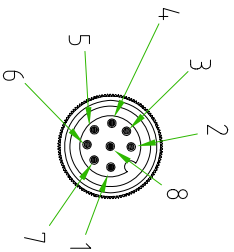

- 1 WHITE ○
- 2 BROWN ○
- 3 GREEN ○
- 4 YELLOW ○
- 5 GREY ○
- 6 PINK ○
- 7 BLUE ○
- 8 RED ○

CABLE FEATURES		CONNECTOR FEATURES	
CONNECTOR TYPE		M12 180°	
CONTACT TYPE		MALE 8POLES	
CABLE LENGTH		800mm	
PROTECTION CLASS		IP69K	
STRIPPING		35mm STANDARD	
PEELING AND TINNING		5mm STANDARD	
NUMBER OF CONTACTS CONNECTED		N°8	
CONNECTOR WITH H.T.P LOGO			
H.T.P CABLE CODE		N	
NUMBER OF CONDUCTORS		N°8	
CONDUCTOR SECTION		0,25mm ²	
CABLE MATERIAL		PVC CEI2022	
COATING COLOUR		GREY RAL7032	
CONDUCTOR INSULATION MATERIAL		PVC	

TOLLERANZE		DISIGNATORE		DATA		SCALA		DISIGNO N.	
UDM	ANGOLO	LORENZO CHINIO	CONTROLLATO	04.12.12	1:1				
DESCRIZIONE		M12 MALE 180° 8 POLES WITH CABLE PVC/PVC CEI2022		M12		M12		MATERIALE	
		8X0,25mm ² GREY L=0,8m;CONNECTOR WITH H.T.P LOGO							