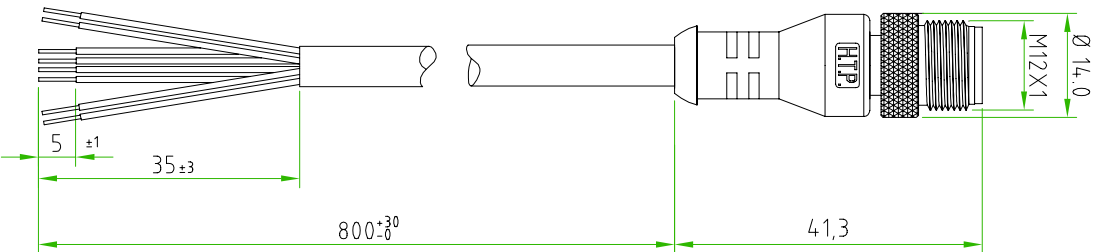

- 1 WHITE ○
- 2 BROWN ○
- 3 GREEN ○
- 4 YELLOW ○
- 5 GREY ○
- 6 PINK ○
- 7 BLUE ○
- 8 RED ○

CABLE FEATURES		CONNECTOR FEATURES	
CONNECTOR TYPE		M12 180°	
CONTACT TYPE		MALE 8POLES	
CABLE LENGTH		800mm	
PROTECTION CLASS		IP69K	
STRIPPING		35mm STANDARD	
PEELING AND TINNING		5mm STANDARD	
NUMBER OF CONTACTS CONNECTED		N°8	
CONNECTOR WITH H.T.P LOGO			
H.T.P CABLE CODE		N	
NUMBER OF CONDUCTORS		N°8	
CONDUCTOR SECTION		0,25mm ²	
CABLE MATERIAL		PVC CEI2022	
COATING COLOUR		GREY RAL7032	
CONDUCTOR INSULATION MATERIAL		PVC	

TOLLERANZE		DISIGNATORE		DATA		SCALA		DISIGNO N.	
UDM	ANGOLO	LORENZO CHINIO	CONTROLLATO	04.12.12	1:1				
DESCRIZIONE		M12 MALE 180° 8 POLES WITH CABLE PVC/PVC CEI2022		M12		M12		MATERIALE	
		8X0,25mm ² GREY L=0,8m;CONNECTOR WITH H.T.P LOGO							