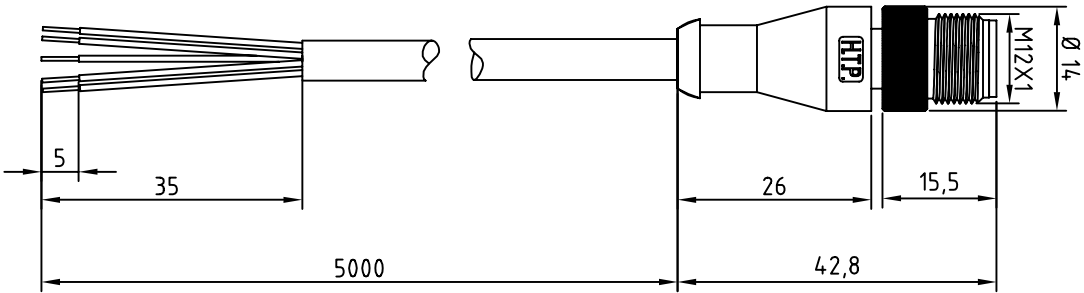

- BROWN — 1
- WHITE — 2
- BLUE — 3
- BLACK — 4
- GREY — 5

CABLE FEATURES		CONNECTOR FEATURES	
CONNECTOR TYPE	M12	CONNECTOR WITH H.T.P. LOGO	
CONTACT TYPE	MALE SPOLES	H.T.P. CABLE CODE	C
CABLE LENGTH	5000mm	NUMBER OF CONDUCTORS	N°5
PROTECTION CLASS	IP69K	CONDUCTOR SECTION	0.25mm <sup>2</sup>
STRIPPING	35mm STANDARD	CABLE MATERIAL	PUR
PEELING	5mm STANDARD	COATING COLOUR	BLACK
NUMBER OF CONTACTS CONNECTED	N°5	CONDUCTOR INSULATION MATERIAL	PUR

TOLLERANZE		DISIGNATORE		DATA		SCALA		DESIGNO K.	
U4H	ANGOLO	LORENZO CHINNO CONTROLLATO		17.11.10	1:1				
DESCRIZIONE			TPO			MATERIALE			
M12 MALE 180° 5 POLES, WITH CABLE PUR/PUR, 5X0.25mm <sup>2</sup> , BLACK, L=5m			M12						
HTP <small>High Tech Products</small>		H.T.P. HIGH TECH PRODUCTS		CODE <b>12MD5C5Z</b>					