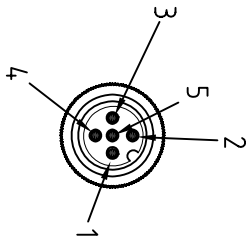

- BROWN — 1
- WHITE — 2
- BLUE — 3
- BLACK — 4
- GREY — 5

CABLE FEATURES		CONNECTOR FEATURES	
CONNECTOR TYPE	M12	CONNECTOR WITH H.T.P. LOGO	
CONTACT TYPE	MALE SPOLES	H.T.P. CABLE CODE	C
CABLE LENGTH	5000mm	NUMBER OF CONDUCTORS	N°5
PROTECTION CLASS	IP69K	CONDUCTOR SECTION	0.25mm <sup>2</sup>
STRIPPING	35mm STANDARD	CABLE MATERIAL	PUR
PEELING	5mm STANDARD	COATING COLOUR	BLACK
NUMBER OF CONTACTS CONNECTED	N°5	CONDUCTOR INSULATION MATERIAL	PUR

TOLLERANZE		DISIGNATORE		DATA		SCALA		DESIGNO K.	
U4H	ANGOLO	LORENZO CHINNO CONTROLLATO		17.11.10	1:1				
DESCRIZIONE			TPO			MATERIALE			
M12 MALE 180° 5 POLES, WITH CABLE PUR/PUR, 5X0.25mm <sup>2</sup> , BLACK, L=5m			M12						
HTP <small>High Tech Products</small>		H.T.P. HIGH TECH PRODUCTS		CODE <b>12MD5C5Z</b>					