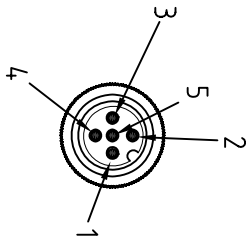

- BROWN — 1
- WHITE — 2
- BLUE — 3
- BLACK — 4
- GREY — 5

CABLE FEATURES		CONNECTOR FEATURES	
CONNECTOR TYPE	M12	CONNECTOR WITH H.T.P. LOGO	
CONTACT TYPE	MALE 5POLES	H.T.P. CABLE CODE	C
CABLE LENGTH	3000mm	NUMBER OF CONDUCTORS	N°5
PROTECTION CLASS	IP69K	CONDUCTOR SECTION	0.25mm ²
STRIPPING	35mm STANDARD	CABLE MATERIAL	PUR
PEELING	5mm STANDARD	COATING COLOUR	BLACK
NUMBER OF CONTACTS CONNECTED	N°5	CONDUCTOR INSULATION MATERIAL	PUR

TOLLERANZE		DISIGNATORE		DATA		SCALA		DESIGNO K.	
U4H	ANGOLO	LORENZO CHINNO CONTROLATO		17.11.10	1:1				
DESCRIZIONE				TRG		MATERIALE			
M12 MALE 180° 5 POLES, WITH CABLE PUR/PUR .5X0.25mm ² , BLACK, L=3m				M12					
 H.T.P. HIGH TECH PRODUCTS				 12MD5C3Z					