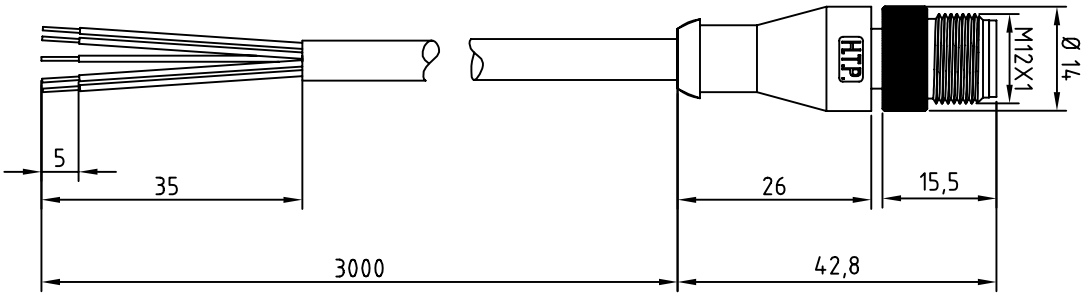

- BROWN — 1
- WHITE — 2
- BLUE — 3
- BLACK — 4
- GREY — 5

CABLE FEATURES		CONNECTOR FEATURES	
CONNECTOR TYPE	M12	CONNECTOR WITH H.T.P. LOGO	
CONTACT TYPE	MALE 5POLES	H.T.P. CABLE CODE	C
CABLE LENGTH	3000mm	NUMBER OF CONDUCTORS	N°5
PROTECTION CLASS	IP69K	CONDUCTOR SECTION	0.25mm ²
STRIPPING	35mm STANDARD	CABLE MATERIAL	PUR
PEELING	5mm STANDARD	COATING COLOUR	BLACK
NUMBER OF CONTACTS CONNECTED	N°5	CONDUCTOR INSULATION MATERIAL	PUR

TOLLERANZE		DISIGNATORE		DATA		SCALA		DESIGNO K.	
U4H	ANGOLO	LORENZO CHINNO CONTROLATO		17.11.10	1:1				
DESCRIZIONE				TRG		MATERIALE			
M12 MALE 180° 5 POLES, WITH CABLE PUR/PUR .5X0.25mm ² , BLACK, L=3m				M12					
 H.T.P. HIGH TECH PRODUCTS				 12MD5C3Z					