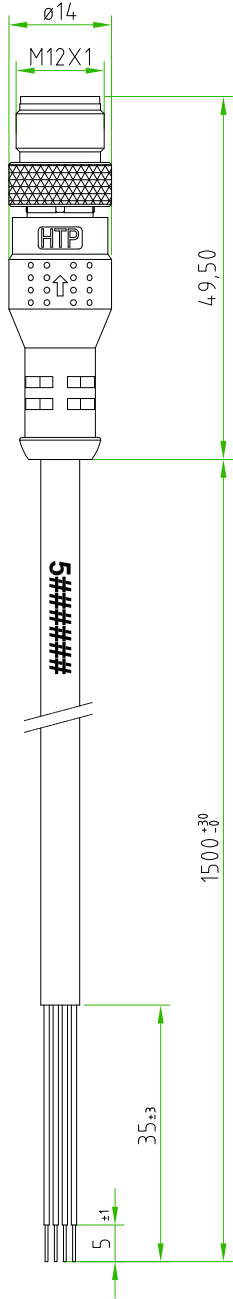

Rev.	Modify	Date	Signed	Approved
Rev.	Modify	Date	Signed	Approved
Rev.	Modify	Date	Signed	Approved
Rev.	Modify	Date	Signed	Approved

- BROWN ○ ————— ■ 1
- WHITE ○ ————— ■ 2
- BLUE ○ ————— ■ 3
- BLACK ○ ————— ■ 4

CONNECTOR FEATURES	PRODUCT TYPE	M12 CIRCULAR CONNECTOR WITH MOULDED CABLE
	CONNECTOR TYPE	STRAIGHT 180°
	CONTACTS TYPE	MALE 4POLES
	NUMBER OF CONTACTS CONNECTED	N°4
	PROTECTION CLASS	IP69K
	RATED VOLTAGE	250V AC/DC
	RATED CURRENT	4A
	CONNECTOR WITH H.T.P.LOGO	
CABLE FEATURES	H.T.P.CABLE CODE	CAVO D-4-K6-IS USE THE CABLE CAVO 29-4-K6-IS
	NUMBER OF CONDUCTORS	N°4
	CONDUCTORS SECTION	0,34mm <sup>2</sup> (AWG22)
	CABLE MATERIAL	PUR ULstyle21576
	COATING COLOUR	BLACK
	CONDUCTORS INSULATION MATERIAL	TPO
	CABLE LENGHT	1500mm
	STRIPPING	35mm STANDARD
	PEELING AND TINNING	5mm STANDARD
	HIGH FLEX (CLASS 6)	
CABLE PROVIDED BY H.T.P. ITALY		
ON THE CABLE, NEAR THE CONNECTOR HEAD, MUST BE SILK PRINTED THE H.T.P. PRODUCTION DATE CODE 5#####		

*CUSTOMER APPROVAL*

SIGNATURE	DATE

*PLEASE SIGN AND RETURN*

Designer	CIMMINO L.	Date	2016-02-16	Tolerance	±0.3	Units:	mm	Series	M12	Drawing n.
Approved	MAZZOLA M.	Date	2016-02-16	Scale	1:1	Size:	A4	Customer code:		1-1

A4

	<b>DESCRIPTION</b> CIRCULAR CONNECTOR M12, MALE, STRAIGHT 180°, 4POLES, WITH CABLE PUR/TPO ULstyle21576, 4x0.34mm <sup>2</sup> , BLACK COLOUR, HIGH FLEX, L=1,5m, CONNECTOR WITH H.T.P. LOGO	<b>H.T.P. PART NUMBER</b> <span style="font-size: 1.2em; border-bottom: 1px solid black; display: inline-block; width: 150px;">12MD4D1E-K6-IS</span>
--	---	---