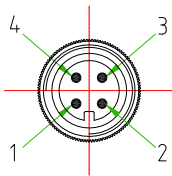

Rev.	Modify	Date	Signed	Approved
Rev.	Modify	Date	Signed	Approved
Rev.	Modify	Date	Signed	Approved
Rev.	Modify	Date	Signed	Approved

- BROWN ○ ————— ■ 1
- WHITE ○ ————— ■ 2
- BLUE ○ ————— ■ 3
- BLACK ○ ————— ■ 4

CONNECTOR FEATURES	PRODUCT TYPE	M12 CIRCULAR CONNECTOR WITH MOULDED CABLE
	CONNECTOR TYPE	STRAIGHT 180°
	CONTACTS TYPE	MALE 4POLES
	NUMBER OF CONTACTS CONNECTED	N°4
	PROTECTION CLASS	IP69K
	RATED VOLTAGE	250V AC/DC
	RATED CURRENT	4A
	CONNECTOR WITH H.T.P.LOGO	
CABLE FEATURES	H.T.P.CABLE CODE	CAVO D-4-K6-IS USE THE CABLE CAVO 29-4-K6-IS
	NUMBER OF CONDUCTORS	N°4
	CONDUCTORS SECTION	0,34mm² (AWG22)
	CABLE MATERIAL	PUR ULstyle21576
	COATING COLOUR	BLACK
	CONDUCTORS INSULATION MATERIAL	TPO
	CABLE LENGHT	1500mm
	STRIPPING	35mm STANDARD
	PEELING AND TINNING	5mm STANDARD
	HIGH FLEX (CLASS 6)	
CABLE PROVIDED BY H.T.P. ITALY		
ON THE CABLE, NEAR THE CONNECTOR HEAD, MUST BE SILK PRINTED THE H.T.P. PRODUCTION DATE CODE 5#####		

CUSTOMER APPROVAL

SIGNATURE	DATE

PLEASE SIGN AND RETURN

Designer	CIMMINO L.	Date	2016-02-16	Tolerance	±0.3	Units:	mm	Series	M12	Drawing n.
Approved	MAZZOLA M.	Date	2016-02-16	Scale	1:1	Size:	A4	Customer code:		1-1

A4

	DESCRIPTION CIRCULAR CONNECTOR M12, MALE, STRAIGHT 180°, 4POLES, WITH CABLE PUR/TPO ULstyle21576, 4x0.34mm², BLACK COLOUR, HIGH FLEX, L=1,5m, CONNECTOR WITH H.T.P. LOGO	H.T.P. PART NUMBER 12MD4D1E-K6-IS