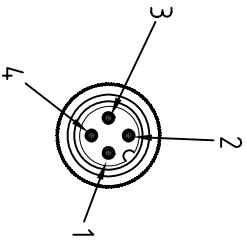

- BROWN — 1
- WHITE — 2
- BLUE — 3
- BLACK — 4

CABLE FEATURES		CONNECTOR FEATURES	
CONNECTOR TYPE	M12	CONNECTOR WITH H.T.P. LOGO	N°4
CONTACT TYPE	MALE 4-POLES	H.T.P. CABLE CODE	B
CABLE LENGTH	5000mm	NUMBER OF CONDUCTORS	N°4
PROTECTION CLASS	IP69K	CONDUCTOR SECTION	0.34mm ²
STRIPPING	35mm STANDARD	CABLE MATERIAL	PVC CEI2022
PEELING	5mm STANDARD	COATING COLOUR	BLACK
NUMBER OF CONTACTS CONNECTED	N°4	CONDUCTOR INSULATION MATERIAL	PVC

TOLLERANZE		DISEGNATORE		DATA		SCALA		DISEGNO N.	
U4H	ANGOLO	LORENZO CHINNO CONTROLLATO		22.01.10		1:1		MATERIALE	
DESCRIZIONE				TR0					
M12 MALE 180° 4-POLES, WITH CABLE PVC/PVC.CEI2022, BLACK, 4X0.34mm ² , L=5m				M12					
HTP HIGH TECH PRODUCTS						12MD4B5Z			