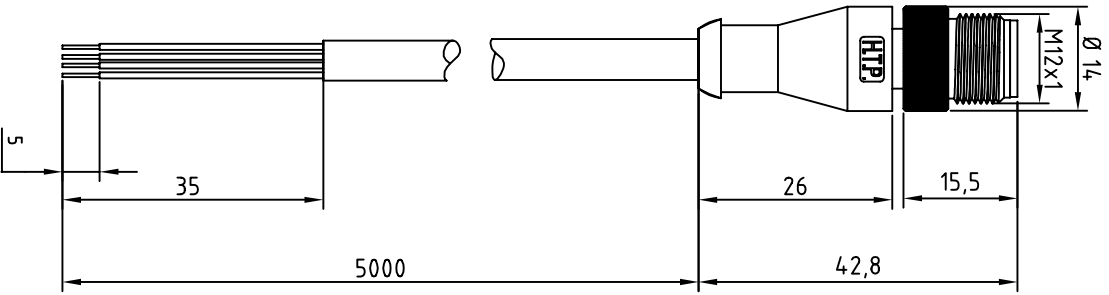

- BROWN — 1
- WHITE — 2
- BLUE — 3
- BLACK — 4

CABLE FEATURES		CONNECTOR FEATURES	
CONNECTOR TYPE	M12	CONNECTOR WITH H.T.P. LOGO	N°4
CONTACT TYPE	MALE 4-POLES	H.T.P. CABLE CODE	B
CABLE LENGTH	5000mm	NUMBER OF CONDUCTORS	N°4
PROTECTION CLASS	IP69K	CONDUCTOR SECTION	0.34mm ²
STRIPPING	35mm STANDARD	CABLE MATERIAL	PVC CEI2022
PEELING	5mm STANDARD	COATING COLOUR	BLACK
NUMBER OF CONTACTS CONNECTED	N°4	CONDUCTOR INSULATION MATERIAL	PVC

TOLLERANZE		DISEGNATORE		DATA		SCALA		DISEGNO N.	
U4H	ANGOLO	LORENZO CHINNO CONTROLLATO		22.01.10		1:1		MATERIALE	
DESCRIZIONE				TR0					
M12 MALE 180° 4-POLES, WITH CABLE PVC/PVC.CEI2022, BLACK, 4X0.34mm ² , L=5m				M12					
HTP HIGH TECH PRODUCTS						12MD4B5Z			