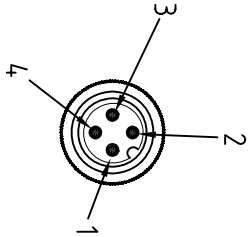

- BROWN — 1
- WHITE — 2
- BLUE — 3
- BLACK — 4

CABLE FEATURES		CONNECTOR FEATURES	
CONNECTOR TYPE	M12	CONNECTOR WITH H.T.P. LOGO	N°4
CONTACT TYPE	MALE 4POLES	H.T.P. CABLE CODE	B
CABLE LENGTH	4000mm	NUMBER OF CONDUCTORS	N°4
PROTECTION CLASS	IP69K	CONDUCTOR SECTION	0.34mm <sup>2</sup>
STRIPPING	35mm STANDARD	CABLE MATERIAL	PVC CEI2022
PEELING	5mm STANDARD	COATING COLOUR	BLACK
NUMBER OF CONTACTS CONNECTED	N°4	CONDUCTOR INSULATION MATERIAL	PVC

TOLLERANZE		DISSEGNAZIONE		DATA		SCALA		DESIGNO K.	
U4H	ANGOLO	LORENZO CHINNO	CONTROLATO	22.01.10	1:1			MATERIALE	
DESCRIZIONE		M12 MALE 180° 4 POLES, WITH CABLE		TR0		M12			
PVC/PVC.CEI2022.BLACK.4X0.34mm <sup>2</sup> .L=4m									
		H.T.P.		HIGH TECH PRODUCTS		12MD4B4Z			