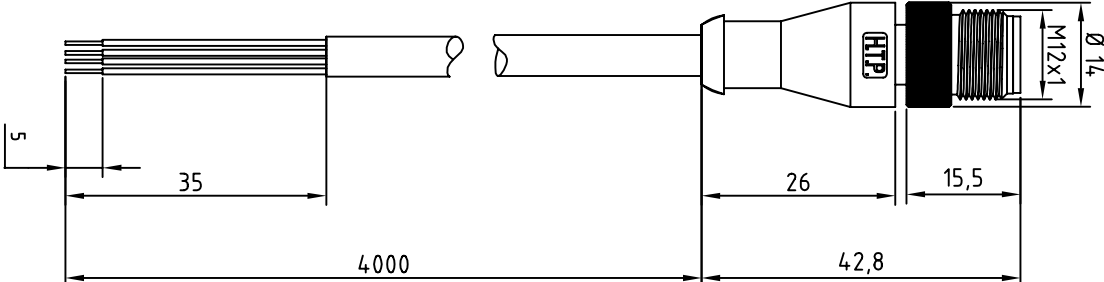

- BROWN — 1
- WHITE — 2
- BLUE — 3
- BLACK — 4

CABLE FEATURES		CONNECTOR FEATURES	
CONNECTOR TYPE	M12	CONNECTOR WITH H.T.P. LOGO	N°4
CONTACT TYPE	MALE 4POLES	H.T.P. CABLE CODE	B
CABLE LENGTH	4000mm	NUMBER OF CONDUCTORS	N°4
PROTECTION CLASS	IP69K	CONDUCTOR SECTION	0.34mm <sup>2</sup>
STRIPPING	35mm STANDARD	CABLE MATERIAL	PVC CEI2022
PEELING	5mm STANDARD	COATING COLOUR	BLACK
NUMBER OF CONTACTS CONNECTED	N°4	CONDUCTOR INSULATION MATERIAL	PVC

TOLLERANZE		DISSEGNAZIONE		DATA		SCALA		DESIGNO K.	
U4H	ANGOLO	LORENZO CHINNO	CONTROLATO	22.01.10	1:1			MATERIALE	
DESCRIZIONE		M12 MALE 180° 4 POLES, WITH CABLE		TR0		M12			
PVC/PVC.CEI2022.BLACK.4X0.34mm <sup>2</sup> .L=4m									
		H.T.P.		HIGH TECH PRODUCTS		12MD4B4Z			