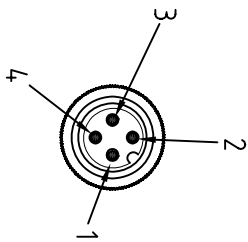

- BROWN — 1
- WHITE — 2
- BLUE — 3
- BLACK — 4

CABLE FEATURES		CONNECTOR FEATURES	
CONNECTOR TYPE	M12	CONNECTOR WITH H.T.P. LOGO	N°4
CONTACT TYPE	MALE 4POLES	H.T.P. CABLE CODE	B
CABLE LENGTH	3000mm	NUMBER OF CONDUCTORS	N°4
PROTECTION CLASS	IP69K	CONDUCTOR SECTION	0.34mm <sup>2</sup>
STRIPPING	35mm STANDARD	CABLE MATERIAL	PVC CEI2022
PEELING	5mm STANDARD	COATING COLOUR	BLACK
NUMBER OF CONTACTS CONNECTED	N°4	CONDUCTOR INSULATION MATERIAL	PVC

TOLLERANZE	DISEGNATORE	DATA	SCALA	DISEGNO N.	
U4H	ANGELO	LORENZO CHINNO CONTROLLATO	22.01.10	1:1	
DESCRIZIONE		M12 MALE 180° 4 POLES, WITH CABLE PVC/PVC.CEI2022, BLACK, 4X0.34mm <sup>2</sup> , L=3m		TR0	MATERIALE
		H.T.P. HIGH TECH PRODUCTS		12MD4B3Z	