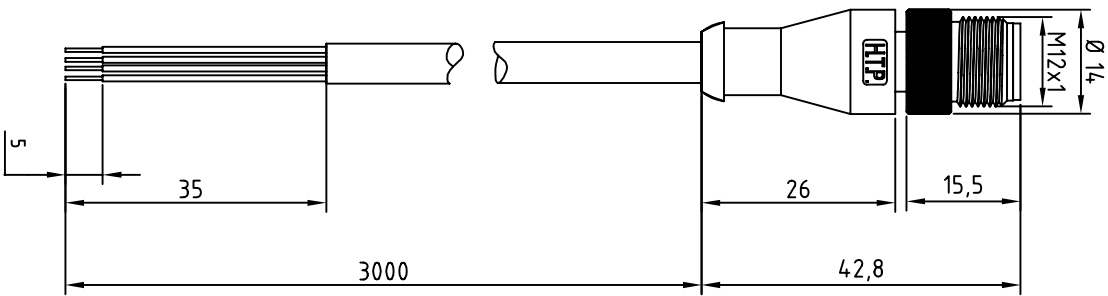

- BROWN — 1
- WHITE — 2
- BLUE — 3
- BLACK — 4

CABLE FEATURES		CONNECTOR FEATURES	
CONNECTOR TYPE	M12	CONNECTOR WITH H.T.P. LOGO	N°4
CONTACT TYPE	MALE 4POLES	H.T.P. CABLE CODE	B
CABLE LENGTH	3000mm	NUMBER OF CONDUCTORS	N°4
PROTECTION CLASS	IP69K	CONDUCTOR SECTION	0.34mm <sup>2</sup>
STRIPPING	35mm STANDARD	CABLE MATERIAL	PVC CEI2022
PEELING	5mm STANDARD	COATING COLOUR	BLACK
NUMBER OF CONTACTS CONNECTED	N°4	CONDUCTOR INSULATION MATERIAL	PVC

TOLLERANZE	DISEGNATORE	DATA	SCALA	DISEGNO N.	
U4H	ANGELO	LORENZO CHINNO CONTROLLATO	22.01.10	1:1	
DESCRIZIONE		M12 MALE 180° 4 POLES, WITH CABLE PVC/PVC.CEI2022, BLACK, 4X0.34mm <sup>2</sup> , L=3m		TR0	MATERIALE
		H.T.P. HIGH TECH PRODUCTS		12MD4B3Z	