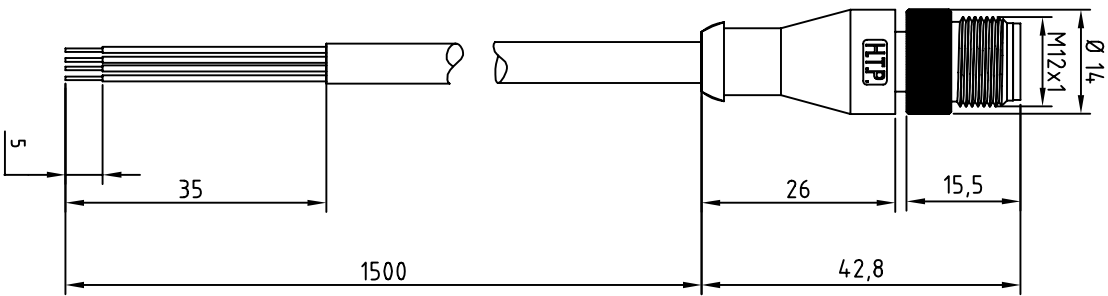

- BROWN — 1
- WHITE — 2
- BLUE — 3
- BLACK — 4

CABLE FEATURES		CONNECTOR FEATURES	
CONNECTOR TYPE	M12	CONNECTOR WITH H.T.P. LOGO	N°4
CONTACT TYPE	MALE 4POLES	H.T.P. CABLE CODE	B
CABLE LENGTH	1500mm	NUMBER OF CONDUCTORS	N°4
PROTECTION CLASS	IP69K	CONDUCTOR SECTION	0.34mm ²
STRIPPING	35mm STANDARD	CABLE MATERIAL	PVC CEI2022
PEELING	5mm STANDARD	COATING COLOUR	BLACK
NUMBER OF CONTACTS CONNECTED	N°4	CONDUCTOR INSULATION MATERIAL	PVC

TOLLERANZE		DISEGNATORE		DATA		SCALA		DISEGNO N.		
U4H	ANGOLO	LORENZO CHINNO CONTROLLATO		22.01.10		1:1				
DESCRIZIONE			M12 MALE 180° 4 POLES, WITH CABLE PVC/PVC, CEI2022, BLACK, 4X0.34mm ² , L=15m			TPO		MATERIALE		
			H.T.P.							
HIGH TECH PRODUCTS								12MD4B1E		