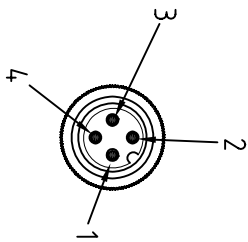

- BROWN — 1
- WHITE — 2
- BLUE — 3
- BLACK — 4

CABLE FEATURES		CONNECTOR FEATURES	
CONNECTOR TYPE	M12	CONNECTOR WITH H.T.P. LOGO	N°4
CONTACT TYPE	MALE 4POLES	H.T.P. CABLE CODE	B
CABLE LENGTH	1500mm	NUMBER OF CONDUCTORS	N°4
PROTECTION CLASS	IP69K	CONDUCTOR SECTION	0.34mm ²
STRIPPING	35mm STANDARD	CABLE MATERIAL	PVC CEI2022
PEELING	5mm STANDARD	COATING COLOUR	BLACK
NUMBER OF CONTACTS CONNECTED	N°4	CONDUCTOR INSULATION MATERIAL	PVC

TOLLERANZE		DISEGNATORE		DATA		SCALA		DISEGNO N.		
U4H	ANGOLO	LORENZO CHINNO CONTROLLATO		22.01.10		1:1				
DESCRIZIONE			M12 MALE 180° 4 POLES, WITH CABLE PVC/PVC, CEI2022, BLACK, 4X0.34mm ² , L=15m			TPO		MATERIALE		
			H.T.P.							
HIGH TECH PRODUCTS								12MD4B1E		