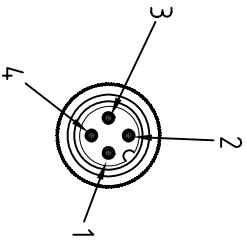

- BROWN — 1
- WHITE — 2
- BLUE — 3
- BLACK — 4

CABLE FEATURES		CONNECTOR FEATURES	
CONNECTOR TYPE	M12	CONNECTOR WITH H.T.P. LOGO	
CONTACT TYPE	MALE 4POLES	H.T.P. CABLE CODE	B
CABLE LENGTH	500mm	NUMBER OF CONDUCTORS	N°4
PROTECTION CLASS	IP69K	CONDUCTOR SECTION	0.34mm <sup>2</sup>
STRIPPING	35mm STANDARD	CABLE MATERIAL	PVC CEI2022
PEELING	5mm STANDARD	COATING COLOUR	BLACK
NUMBER OF CONTACTS CONNECTED	N°4	CONDUCTOR INSULATION MATERIAL	PVC

TOLLERANZE	DISEGNATORE	DATA	SCALA	DISEGNO K.	
U4H	ANGELO	LORENZO CHINNO CONTROLLATO	22.01.10	1:1	
DESCRIZIONE		M12 MALE 180° 4 POLES, WITH CABLE PVC/PVC, CEI2022, BLACK, 4X0.34mm <sup>2</sup> , L=0.5m		TR0	M12
 <b>H.T.P.</b> HIGH TECH PRODUCTS					MATERIALE
 <b>12MD4BOE</b>					