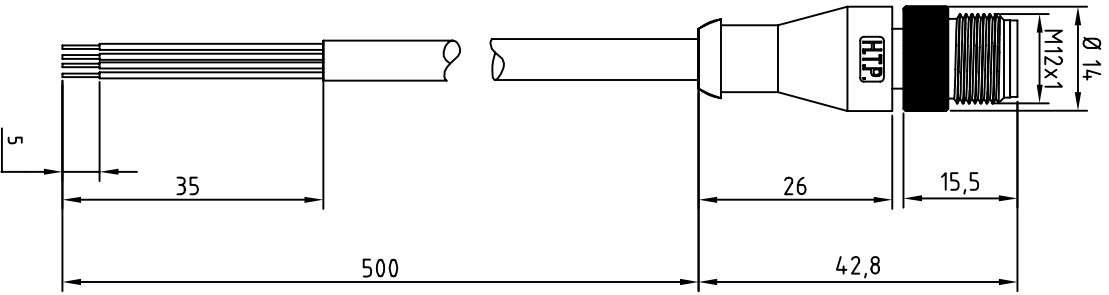

- BROWN — 1
- WHITE — 2
- BLUE — 3
- BLACK — 4

CABLE FEATURES		CONNECTOR FEATURES	
CONNECTOR TYPE	M12	CONNECTOR WITH H.T.P. LOGO	
CONTACT TYPE	MALE 4POLES	H.T.P. CABLE CODE	B
CABLE LENGTH	500mm	NUMBER OF CONDUCTORS	N°4
PROTECTION CLASS	IP69K	CONDUCTOR SECTION	0.34mm <sup>2</sup>
STRIPPING	35mm STANDARD	CABLE MATERIAL	PVC CEI2022
PEELING	5mm STANDARD	COATING COLOUR	BLACK
NUMBER OF CONTACTS CONNECTED	N°4	CONDUCTOR INSULATION MATERIAL	PVC

TOLLERANZE	DISEGNATORE	DATA	SCALA	DISEGNO K.	
U4H	ANGELO	LORENZO CHINNO CONTROLLATO	22.01.10	1:1	
DESCRIZIONE		M12 MALE 180° 4 POLES, WITH CABLE PVC/PVC, CEI2022, BLACK, 4X0.34mm <sup>2</sup> , L=0.5m		TR0	M12
 <b>H.T.P.</b> HIGH TECH PRODUCTS					MATERIALE
 <b>12MD4BOE</b>					