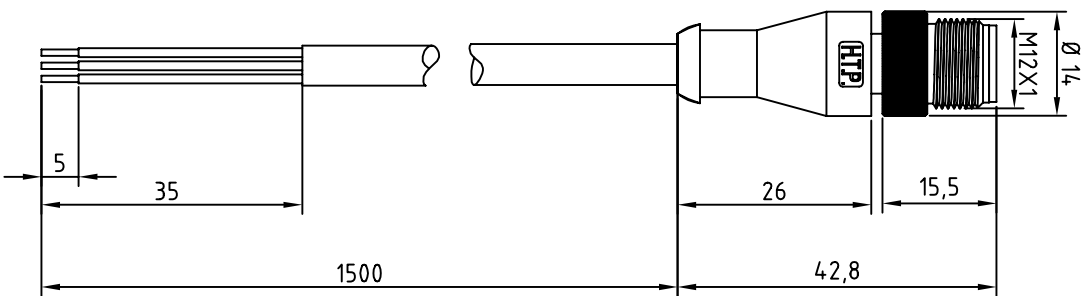

- BROWN — 1
- BLUE — 3
- BLACK — 4

CABLE FEATURES		CONNECTOR FEATURES	
CONNECTOR TYPE	M12	CONNECTOR WITH H.T.P. LOGO	N°3
CONTACT TYPE	MALE 3POLES	H.T.P. CABLE CODE	D
CABLE LENGTH	1500mm	NUMBER OF CONDUCTORS	N°3
PROTECTION CLASS	IP69K	CONDUCTOR SECTION	0.34mm <sup>2</sup>
STRIPPING	35mm STANDARD	CABLE MATERIAL	PUR
PEELING	5mm STANDARD	COATING COLOUR	BLACK
NUMBER OF CONTACTS CONNECTED	N°3	CONDUCTOR INSULATION MATERIAL	PUR

TOLLERANZE	DISEGNATORE	DATA	SCALA	OSSEGNO K.	
U4M	ANGELO	LORENZO CHINNO CONTROLLATO	07.09.10	1:1	
DESCRIZIONE	M12 MALE 180° 3 POLES, WITH CABLE PUR/PUR, 3X0.34mm <sup>2</sup> , BLACK, L=1.5m			TR0	MATERIALE
	H.T.P. HIGH TECH PRODUCTS			CODE	12MD3D1E