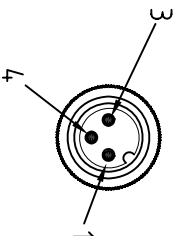

- BROWN — 1
- BLUE — 3
- BLACK — 4

CABLE FEATURES		CONNECTOR FEATURES	
CONNECTOR TYPE	M12	CONNECTOR WITH H.T.P. LOGO	N°3
CONTACT TYPE	MALE 3POLES	H.T.P. CABLE CODE	D
CABLE LENGTH	1500mm	NUMBER OF CONDUCTORS	N°3
PROTECTION CLASS	IP69K	CONDUCTOR SECTION	0.34mm <sup>2</sup>
STRIPPING	35mm STANDARD	CABLE MATERIAL	PUR
PEELING	5mm STANDARD	COATING COLOUR	BLACK
NUMBER OF CONTACTS CONNECTED	N°3	CONDUCTOR INSULATION MATERIAL	PUR

TOLLERANZE	DISEGNATORE	DATA	SCALA	OSSEGNO K.	
U4M	ANGELO	LORENZO CHINNO CONTROLLATO	07.09.10	1:1	
DESCRIZIONE	M12 MALE 180° 3 POLES, WITH CABLE PUR/PUR, 3X0.34mm <sup>2</sup> , BLACK, L=1.5m			TR0	MATERIALE
	H.T.P. HIGH TECH PRODUCTS			CODE	12MD3D1E