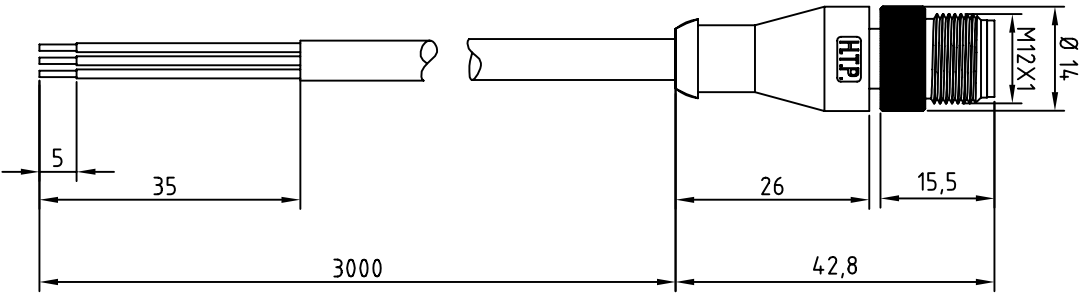

- BROWN — 1
- BLUE — 3
- BLACK — 4

CABLE FEATURES		CONNECTOR FEATURES	
CONNECTOR TYPE	M12	CONNECTOR WITH H.T.P. LOGO	N°3
CONTACT TYPE	MALE 3POLES	H.T.P. CABLE CODE	C
CABLE LENGTH	3000mm	NUMBER OF CONDUCTORS	N°3
PROTECTION CLASS	IP69K	CONDUCTOR SECTION	0.25mm <sup>2</sup>
STRIPPING	35mm STANDARD	CABLE MATERIAL	PUR
PEELING	5mm STANDARD	COATING COLOUR	BLACK
NUMBER OF CONTACTS CONNECTED	N°3	CONDUCTOR INSULATION MATERIAL	PUR

TOLLERANZE	DISEGNATORE	DATA	SCALA	DISEGNO N.
U4M	ANGELO LORENZO CHINNO CONTROLLATO	07.09.10	1:1	
DESCRIZIONE	M12 MALE 180° 3 POLES, WITH CABLE PUR/PUR,3X0.25mm <sup>2</sup> ,BLACK,L=3m	TPO	M12	MATERIALE
<b>H.T.P.</b> HIGH TECH PRODUCTS				<b>12MD3C3Z</b>