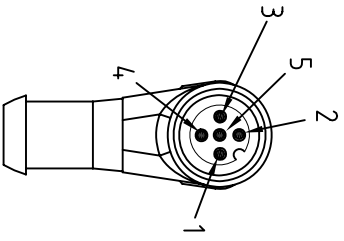

- BROWN 1
- WHITE 2
- BLUE 3
- BLACK 4
- GREY 5

CABLE FEATURES		CONNECTOR FEATURES	
CONNECTOR TYPE	M12	CONNECTOR WITH H.T.P. LOGO	N°5
CONTACT TYPE	MALE SPOLES	H.T.P. CABLE CODE	D
CABLE LENGTH	5000mm	NUMBER OF CONDUCTORS	N°5
PROTECTION CLASS	IP69K	CONDUCTOR SECTION	0.34mm ²
STRIPPING	35mm STANDARD	CABLE MATERIAL	PUR
PEELING	5mm STANDARD	COATING COLOUR	BLACK
NUMBER OF CONTACTS CONNECTED	N°5	CONDUCTOR INSULATION MATERIAL	PUR
CABLE SHIELDED			

TOLLERANZE	DISEGNATORE	DATA	SCALA	DISSEGNO K.
U4H	ANGOLO	LORENZO CHINNO CONTROLLATO	25.08.09	1:1
DESCRIZIONE		M12 MALE 90° 5 POLES, WITH CABLE	TR00	MATERIALE
PUR/PUR,5X0.34mm ² ,BLACK,SHIELDED,L=5m			M12	
H.T.P. HIGH TECH PRODUCTS		12MA5G5Z		