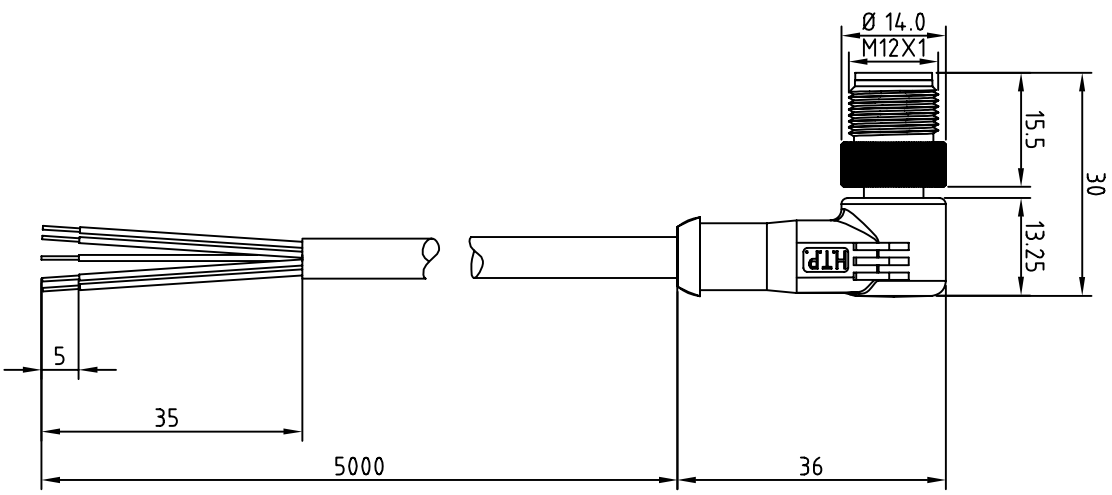

- BROWN 1
- WHITE 2
- BLUE 3
- BLACK 4
- GREY 5

CABLE FEATURES		CONNECTOR FEATURES	
CONNECTOR TYPE	M12	CONNECTOR WITH H.T.P. LOGO	N°5
CONTACT TYPE	MALE SPOLES	H.T.P. CABLE CODE	D
CABLE LENGTH	5000mm	NUMBER OF CONDUCTORS	N°5
PROTECTION CLASS	IP69K	CONDUCTOR SECTION	0.34mm ²
STRIPPING	35mm STANDARD	CABLE MATERIAL	PUR
PEELING	5mm STANDARD	COATING COLOUR	BLACK
NUMBER OF CONTACTS CONNECTED	N°5	CONDUCTOR INSULATION MATERIAL	PUR
CABLE SHIELDED			

TOLLERANZE	DISEGNATORE	DATA	SCALA	DISSEGNO K.
U4H	ANGOLO	LORENZO CHINNO CONTROLLATO	25.08.09	1:1
DESCRIZIONE		M12 MALE 90° 5 POLES, WITH CABLE	TR00	MATERIALE
PUR/PUR,5X0.34mm ² ,BLACK,SHIELDED,L=5m			M12	
H.T.P. HIGH TECH PRODUCTS		12MA5G5Z		