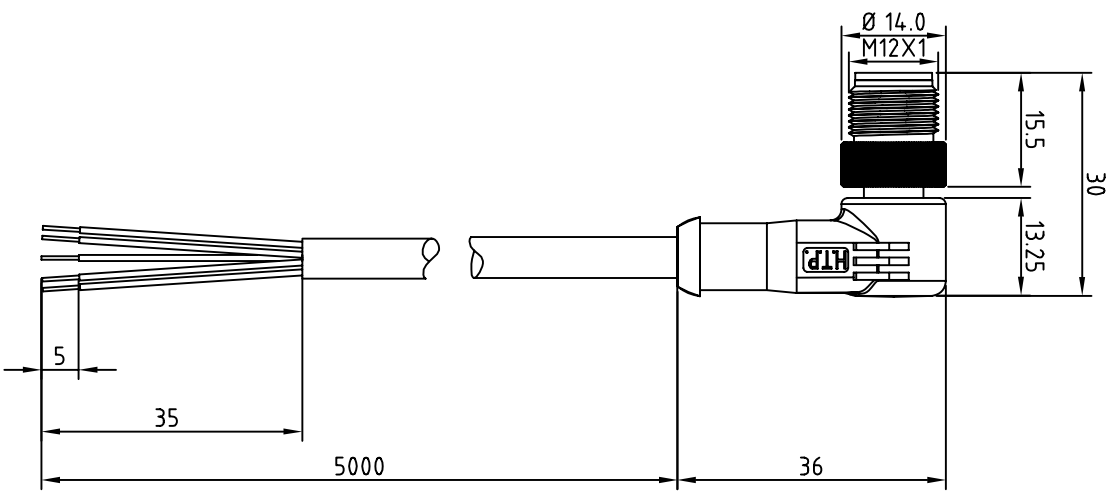

- BROWN — 1
- WHITE — 2
- BLUE — 3
- BLACK — 4
- GREY — 5

CABLE FEATURES		CONNECTOR FEATURES	
CONNECTOR TYPE	M12	CONNECTOR WITH H.T.P. LOGO	N°5
CONTACT TYPE	MALE SPOLES	H.T.P. CABLE CODE	D
CABLE LENGTH	5000mm	NUMBER OF CONDUCTORS	N°5
PROTECTION CLASS	IP69K	CONDUCTOR SECTION	0.34mm <sup>2</sup>
STRIPPING	35mm STANDARD	CABLE MATERIAL	PUR
PEELING	5mm STANDARD	COATING COLOUR	BLACK
NUMBER OF CONTACTS CONNECTED	N°5	CONDUCTOR INSULATION MATERIAL	PUR

TOLLERANZE	DISEGNATORE	DATA	SCALA	DISSEGNO K.
U4H	ANGOLO	04.11.10	1:1	
	LORENZO CHINNO CONTROLLATO			
DESCRIZIONE	M12 MALE 90° 5 POLES, WITH CABLE PUR/PUR,5X0.34mm <sup>2</sup> ,BLACK,L=5m		TR0	MATERIALE
			M12	
<b>H.T.P.</b> HIGH TECH PRODUCTS			CODE	<b>12MA5D5Z</b>