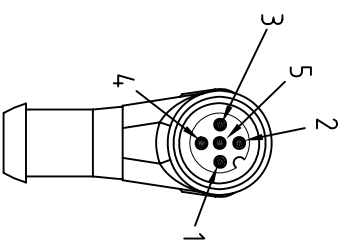

- BROWN — 1
- WHITE — 2
- BLUE — 3
- BLACK — 4
- GREY — 5

CABLE FEATURES		CONNECTOR FEATURES	
CONNECTOR TYPE	M12	CONNECTOR WITH H.T.P. LOGO	N°5
CONTACT TYPE	MALE SPOLES	H.T.P. CABLE CODE	D
CABLE LENGTH	5000mm	NUMBER OF CONDUCTORS	N°5
PROTECTION CLASS	IP69K	CONDUCTOR SECTION	0.34mm <sup>2</sup>
STRIPPING	35mm STANDARD	CABLE MATERIAL	PUR
PEELING	5mm STANDARD	COATING COLOUR	BLACK
NUMBER OF CONTACTS CONNECTED	N°5	CONDUCTOR INSULATION MATERIAL	PUR

TOLLERANZE	DISEGNATORE	DATA	SCALA	DISSEGNO K.
U4H	ANGOLO	04.11.10	1:1	
	LORENZO CHINNO CONTROLLATO			
DESCRIZIONE	M12 MALE 90° 5 POLES, WITH CABLE PUR/PUR,5X0.34mm <sup>2</sup> ,BLACK,L=5m		TR0	MATERIALE
			M12	
<b>H.T.P.</b> HIGH TECH PRODUCTS			CODE	<b>12MA5D5Z</b>