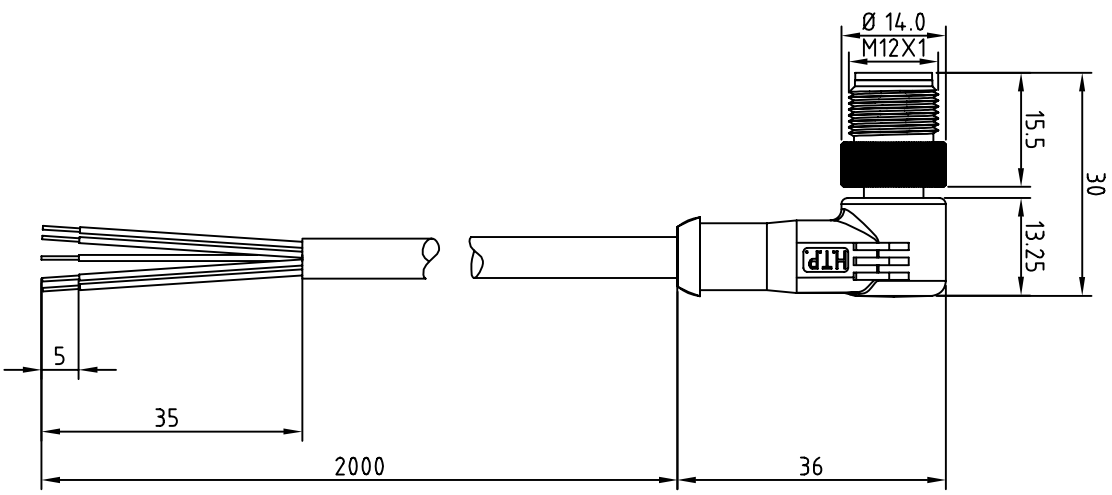

- BROWN — 1
- WHITE — 2
- BLUE — 3
- BLACK — 4
- GREY — 5

CABLE FEATURES		CONNECTOR FEATURES	
CONNECTOR TYPE	M12	CONNECTOR WITH H.T.P. LOGO	N°5
CONTACT TYPE	MALE 5POLES	H.T.P. CABLE CODE	A
CABLE LENGTH	2000mm	NUMBER OF CONDUCTORS	N°5
PROTECTION CLASS	IP69K	CONDUCTOR SECTION	0.25mm ²
STRIPPING	35mm STANDARD	CABLE MATERIAL	PVC CEI2022
PEELING	5mm STANDARD	COATING COLOUR	BLACK
NUMBER OF CONTACTS CONNECTED	N°5	CONDUCTOR INSULATION MATERIAL	PVC

TOLLERANZE	DISEGNATORE	DATA	SCALA	DISEGNO K.
U4H	ANGELO	LORENZO CHINNO CONTROLLATO	25.08.09	1:1
DESCRIZIONE	M12 MALE 90° 5 POLES, WITH CABLE PVC/PVC, CEI2022, 5X0.25mm ² , BLACK, L=2m		TR0	MATERIALE
			M12	
H.T.P. HIGH TECH PRODUCTS				
12MA5A2Z				