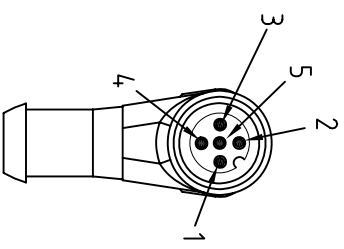

- BROWN — 1
- WHITE — 2
- BLUE — 3
- BLACK — 4
- GREY — 5

CABLE FEATURES		CONNECTOR FEATURES	
CONNECTOR TYPE	M12	CONNECTOR WITH H.T.P. LOGO	N°5
CONTACT TYPE	MALE 5POLES	H.T.P. CABLE CODE	A
CABLE LENGTH	2000mm	NUMBER OF CONDUCTORS	N°5
PROTECTION CLASS	IP69K	CONDUCTOR SECTION	0.25mm ²
STRIPPING	35mm STANDARD	CABLE MATERIAL	PVC CEI2022
PEELING	5mm STANDARD	COATING COLOUR	BLACK
NUMBER OF CONTACTS CONNECTED	N°5	CONDUCTOR INSULATION MATERIAL	PVC

TOLLERANZE	DISEGNATORE	DATA	SCALA	DISEGNO K.
U4H	ANGELO	LORENZO CHINNO CONTROLLATO	25.08.09	1:1
DESCRIZIONE	M12 MALE 90° 5 POLES, WITH CABLE PVC/PVC, CEI2022, 5X0.25mm ² , BLACK, L=2m		TR0	MATERIALE
			M12	
H.T.P. HIGH TECH PRODUCTS				
12MA5A2Z				