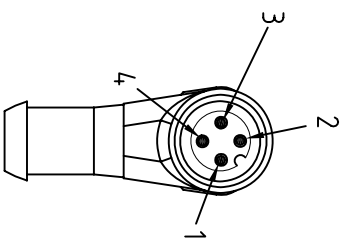

- BROWN — 1
- WHITE — 2
- BLUE — 3
- BLACK — 4

CABLE FEATURES		CONNECTOR FEATURES	
CONNECTOR TYPE	M12	CONNECTOR WITH H.T.P. LOGO	N°4
CONTACT TYPE	MALE 4POLES	H.T.P. CABLE CODE	B
CABLE LENGTH	3000mm	NUMBER OF CONDUCTORS	N°4
PROTECTION CLASS	IP69K	CONDUCTOR SECTION	0.34mm <sup>2</sup>
STRIPPING	35mm STANDARD	CABLE MATERIAL	PVC CEI2022
PEELING	5mm STANDARD	COATING COLOUR	BLACK
NUMBER OF CONTACTS CONNECTED	N°4	CONDUCTOR INSULATION MATERIAL	PVC

TOLLERANZE	DISEGNATORE	DATA	SCALA	DISEGNO N.
U4H	LORENZO CHINNO CONTROLLATO	07.09.10	1:1	
DESCRIZIONE		TR00		MATERIALE
M12 MALE 90° 4 POLES WITH CABLE PVC/PVC, CEI2022, 4X0.34mm <sup>2</sup> BLACK, L=3M		M12		
 <b>H.T.P.</b> HIGH TECH PRODUCTS		<b>12MA4B3Z</b>		