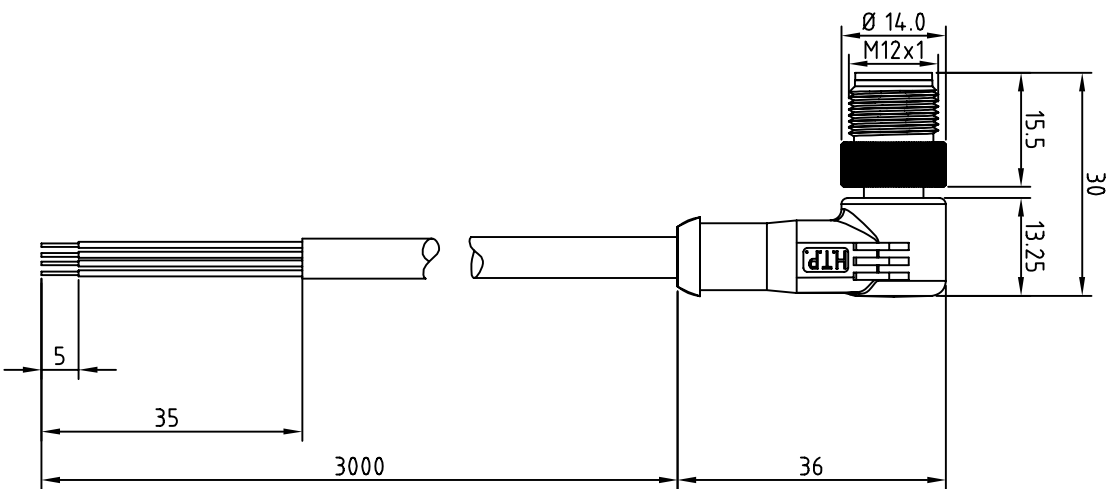

- BROWN — 1
- WHITE — 2
- BLUE — 3
- BLACK — 4

CABLE FEATURES		CONNECTOR FEATURES	
CONNECTOR TYPE	M12	CONNECTOR WITH H.T.P. LOGO	N°4
CONTACT TYPE	MALE 4POLES	H.T.P. CABLE CODE	B
CABLE LENGTH	3000mm	NUMBER OF CONDUCTORS	N°4
PROTECTION CLASS	IP69K	CONDUCTOR SECTION	0.34mm <sup>2</sup>
STRIPPING	35mm STANDARD	CABLE MATERIAL	PVC CEI2022
PEELING	5mm STANDARD	COATING COLOUR	BLACK
NUMBER OF CONTACTS CONNECTED	N°4	CONDUCTOR INSULATION MATERIAL	PVC

TOLLERANZE	DISEGNATORE	DATA	SCALA	DISEGNO N.
U4H	LORENZO CHINNO CONTROLLATO	07.09.10	1:1	
DESCRIZIONE		TR00		MATERIALE
M12 MALE 90° 4 POLES WITH CABLE PVC/PVC, CEI2022, 4X0.34mm <sup>2</sup> BLACK, L=3M		M12		
 <b>H.T.P.</b> HIGH TECH PRODUCTS		<b>12MA4B3Z</b>		