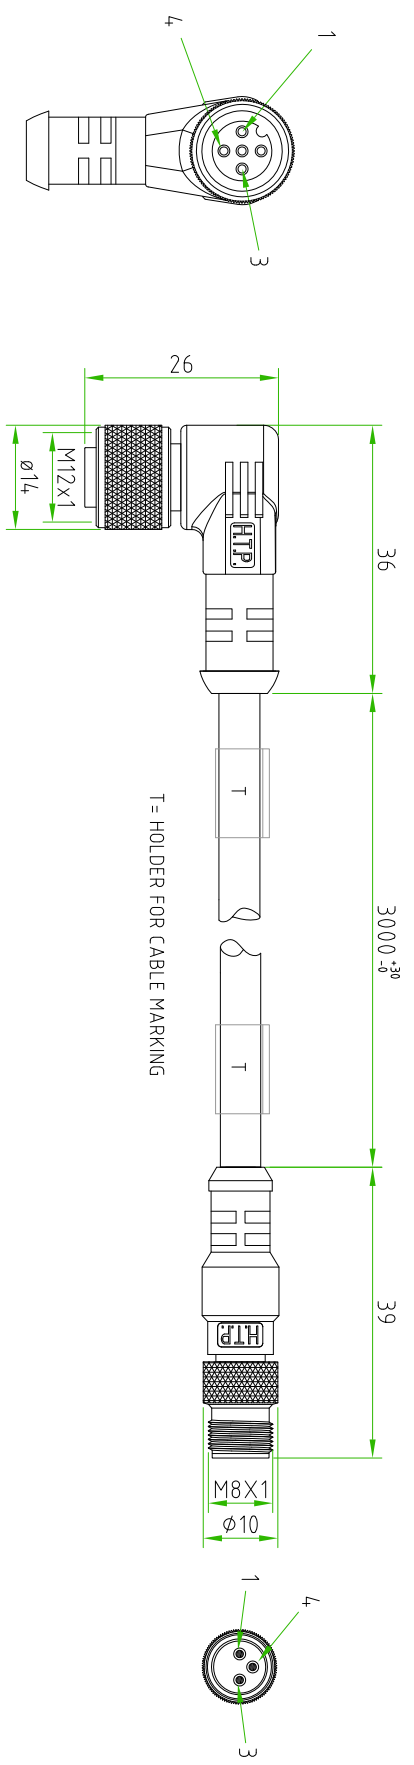

CONNECTOR FEATURES	
PRODUCT TYPE	M12-M8 EXTENSION
CONTACT TYPE	FEMALE-MALE
CABLE LENGTH	3000mm
M12 FEMALE 90° N°2 LED PNP	3 POLES
M8 MALE 180°	3 POLES
PROTECTION CLASS	IP69K
NUMBER OF CONTACTS CONNECTED	N°3
RATED VOLTAGE	30V AC/DC
RATED CURRENT	4A
CONNECTORS WITH H.T.P. LOGO	
EXTENSION WITH THE HOLDERS FOR CABLE MARKING	

CABLE FEATURES	
H.T.P. CABLE CODE	CAVO D-3
NUMBER OF CONDUCTORS	N°3
CONDUCTOR SECTION	0.34mm <sup>2</sup>
CABLE MATERIAL	PUR
COATING COLOUR	BLACK
CONDUCTOR INSULATION MATERIAL	PUR

TOLLERANZE	DISIGNAZIONE	DATA	SCALA	RE CLIENTE
UDM	±0.3 ANGOLIO CONTROLATO	21-01-15	1:1	
DESCRIZIONE ESTENSIONE M12 FEMALE ANGLE 90° 4 POLES WITH N°2 LED PNP WITH CABLE PUR/PUR BLACK Ø14mm <sup>2</sup> L=3m-M8 MALE STRAIGHT 180° 3POLES CONNECTORS WITH H.T.P. LOGO		TIPO EXTENSION M12-M8	MATERIALE 12FF3D3Z08MD	
		H.T.P. HIGH TECH PRODUCTS		