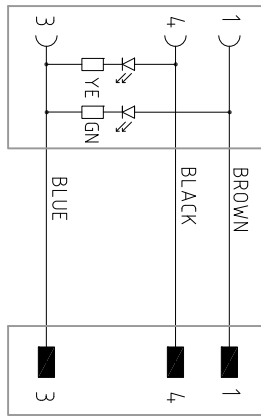

M12 FEMALE

M8 MALE

CONNECTOR FEATURES	
PRODUCT TYPE	M12-M8 EXTENSION
CONTACT TYPE	FEMALE-MALE
CABLE LENGTH	3000mm
M12 FEMALE 90° N°2 LED PNP	3 POLES
M8 MALE 180°	3 POLES
PROTECTION CLASS	IP69K
NUMBER OF CONTACTS CONNECTED	N°3
RATED VOLTAGE	30V AC/DC
RATED CURRENT	4A
CONNECTORS WITH H.T.P. LOGO	
EXTENSION WITH THE HOLDERS FOR CABLE MARKING	

CABLE FEATURES	
H.T.P. CABLE CODE	CAVO A-3
NUMBER OF CONDUCTORS	N°3
CONDUCTOR SECTION	0.25mm ²
CABLE MATERIAL	PVC CEI2022
COATING COLOUR	BLACK
CONDUCTOR INSULATION MATERIAL	PVC

T = HOLDER FOR CABLE MARKING

TOLLERANZE	±0.3	DISIGNAZIONE	DATA	SCALE	RE CLIENTE
UDM	ANGOLID	LORENZO CHINNO	18-04-14	1:1	
DESCRIZIONE		CONTROLLO		MATERIALE	
EXTENSION M12 FEMALE ANGLED 90° 3 POLES WITH N°2 LED PNP WITH					
CABLE PVC/PVC, BLACK, 3X0.25mm ² L=2m-M8 MALE STRAIGHT 180° 3 POLES					
CONNECTORS WITH H.T.P. LOGO					
			H.T.P. HIGH TECH PRODUCTS		CODICE 12FF3A3Z08MD