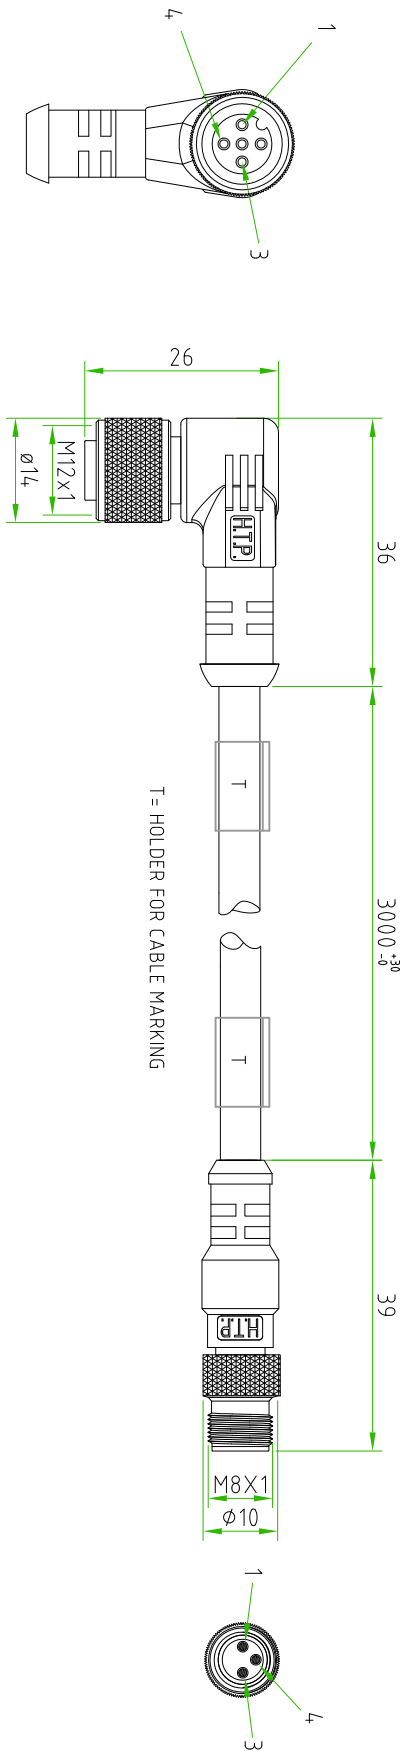

M12 FEMALE

M8 MALE

CONNECTOR FEATURES	
PRODUCT TYPE	M12-M8 EXTENSION
CONTACT TYPE	FEMALE-MALE
CABLE LENGTH	3000mm
M12 FEMALE 90° N°2 LED PNP	3 POLES
M8 MALE 180°	3 POLES
PROTECTION CLASS	IP69K
NUMBER OF CONTACTS CONNECTED	N°3
RATED VOLTAGE	30V AC/DC
RATED CURRENT	4A
CONNECTORS WITH H.T.P. LOGO	
EXTENSION WITH THE HOLDERS FOR CABLE MARKING	

CABLE FEATURES	
H.T.P. CABLE CODE	CAVO A-3
NUMBER OF CONDUCTORS	N°3
CONDUCTOR SECTION	0.25mm ²
CABLE MATERIAL	PVC CEI2022
COATING COLOUR	BLACK
CONDUCTOR INSULATION MATERIAL	PVC

T = HOLDER FOR CABLE MARKING

TOLLERANZE	±0.3	DISIGNAZIONE	DATA	SCALE	RE CLIENTE
UDM	ANGOLID	LORENZO CHINNO	18-04-14	1:1	
DESCRIZIONE		CONTROLLO		MATERIALE	
EXTENSION M12 FEMALE ANGLED 90° 3 POLES WITH N°2 LED PNP WITH					
CABLE PVC/PVC, BLACK, 3X0.25mm ² L=2m-M8 MALE STRAIGHT 180° 3 POLES					
CONNECTORS WITH H.T.P. LOGO					
			H.T.P. HIGH TECH PRODUCTS		CODICE 12FF3A3Z08MD