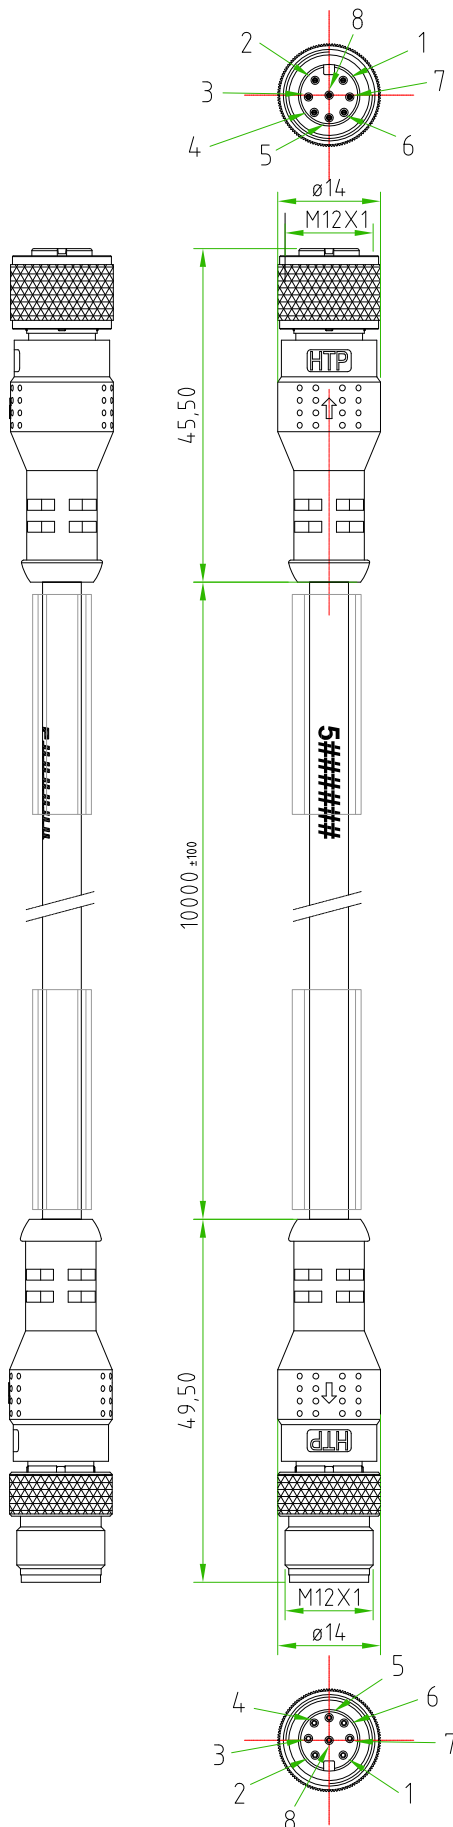

Rev.	01	Modify	-	Date	2018.12.03	Signed	SUGLIANI CIMMINO	Approved	
Rev.		Modify		Date		Signed		Approved	
Rev.		Modify		Date		Signed		Approved	
Rev.		Modify		Date		Signed		Approved	

- 1 ) WHITE
- 2 ) BROWN
- 3 ) GREEN
- 4 ) YELLOW
- 5 ) GREY
- 6 ) PINK
- 7 ) BLUE
- 8 ) RED

CONNECTOR FEATURES	PRODUCT TYPE	EXTENSION M12-M12 CIRCULAR CONNECTORS WITH MOULDED CABLE
	M12 CONNECTOR TYPE	STRAIGHT 180° FEMALE 8POLES
	M12 CONNECTOR TYPE	STRAIGHT 180° MALE 8POLES
	NUMBER OF CONTACTS CONNECTED	N°8
	PROTECTION CLASS	IP69K
	RATED VOLTAGE	30V AC/DC
CABLE FEATURES	RATED CURRENT	2A
	CONNECTORS WITH H.T.P.LOGO	
	H.T.P.CABLE CODE	CAVO C-8-K6-R <b>REV.01</b>
	NUMBER OF CONDUCTORS	N°8
	CONDUCTORS SECTION	0,25mm <sup>2</sup> (AWG 24)
	CABLE MATERIAL	PUR ULstyle21576 C <sup>RU</sup> US
	COATING COLOUR	BLACK
	CONDUCTORS INSULATION MATERIAL	TPO
	CABLE LENGHT	10000mm
	 HIGH FLEX (CLASS 6)	
ON THE CABLE, NEAR THE CONNECTOR HEAD, MUST BE SILK PRINTED THE H.T.P. PRODUCTION DATE CODE 5#####		
	ON THE CABLE MUST BE APPLIED N°2 HOLDERS FOR CABLE MARKING.	

*CUSTOMER APPROVAL*

SIGNATURE	DATE

*PLEASE SIGN AND RETURN*

A4	Designer	CIMMINO L.	Date	2016-03-18	Tolerance	±0.3	Units:	mm	Series	M12	Drawing n. 1-1		
	Approved	MAZZOLA M.	Date	2016-03-18	Scale	1:1	Size:	A4	Customer code:				
 										<b>DESCRIPTION</b> EXTENSION CIRCULAR CONNECTORS M12,FEMALE,STRAIGHT 180°,8POLES+M12, MALE,STRAIGHT 180°,8POLES,WITH CABLE PUR/PTPO,8XAWG24,ULstyle21576, BLACK COLOUR,HIGH FLEX,L=10m.CONNECTORS WITH H.T.P.LOGO		<b>H.T.P.PART NUMBER</b> 12FD8C1012MD-K6-IS	