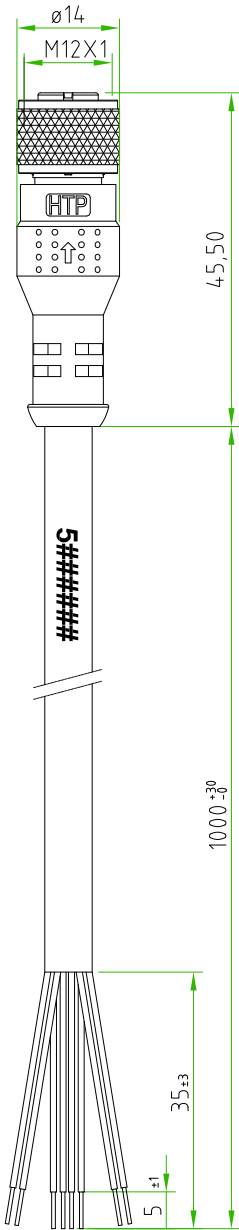

- WHITE ○ ————— C 1
- BROWN ○ ————— C 2
- GREEN ○ ————— C 3
- YELLOW ○ ————— C 4
- GREY ○ ————— C 5
- PINK ○ ————— C 6
- BLUE ○ ————— C 7
- RED ○ ————— C 8

CONNECTOR FEATURES	
PRODUCT TYPE	M12 CIRCULAR CONNECTOR WITH MOULDED CABLE
CONNECTOR TYPE	STRAIGHT 180°
CONTACTS TYPE	FEMALE 8POLES
NUMBER OF CONTACTS CONNECTED	N°8
PROTECTION CLASS	IP69K
RATED VOLTAGE	30V AC/DC
RATED CURRENT	2A
CONNECTOR WITH H.T.P.LOGO	
CABLE FEATURES	
H.T.P.CABLE CODE	CAVO B-8
NUMBER OF CONDUCTORS	N°8
CONDUCTORS SECTION	0,34mm ²
CABLE MATERIAL	PVC (CEI2022)
COATING COLOUR	BLACK
CONDUCTORS INSULATION MATERIAL	PVC
CABLE LENGHT	1000mm
STRIPPING	35mm STANDARD
PEELING AND TINNING	5mm STANDARD
ON THE CABLE, NEAR THE CONNECTOR HEAD, MUST BE SILK PRINTED THE H.T.P. PRODUCTION DATE CODE 5#####	

CUSTOMER APPROVAL

SIGNATURE DATE

PLEASE SIGN
AND RETURN

Designer	CIMMINO L.	Date	2015-04-27	Tolerance	±0.3	Units:	mm	Series	M12	Drawing n. 1-1
Approved	MAZZOLA M.	Date	2015-04-27	Scale	1:1	Size:	A4	Customer code:		

DESCRIPTION
CIRCULAR CONNECTOR M12, FEMALE, STRAIGHT 180°, 8POLES,
WITH CABLE PVC/PVC, CEI2022, 8x0.34mm², BLACK COLOUR,
L=1m, CONNECTOR WITH H.T.P. LOGO

H.T.P. PART NUMBER

12FD8B1Z