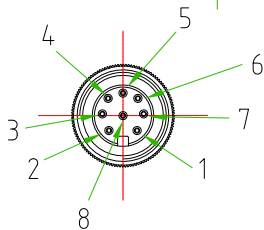

- WHITE ○ ————— C 1
- BROWN ○ ————— C 2
- GREEN ○ ————— C 3
- YELLOW ○ ————— C 4
- GREY ○ ————— C 5
- PINK ○ ————— C 6
- BLUE ○ ————— C 7
- RED ○ ————— C 8

CONNECTOR FEATURES	
PRODUCT TYPE	M12 CIRCULAR CONNECTOR WITH MOULDED CABLE
CONNECTOR TYPE	STRAIGHT 180°
CONTACTS TYPE	FEMALE 8POLES
NUMBER OF CONTACTS CONNECTED	N°8
PROTECTION CLASS	IP69K
RATED VOLTAGE	30V AC/DC
RATED CURRENT	2A
CONNECTOR WITH H.T.P.LOGO	
CABLE FEATURES	
H.T.P.CABLE CODE	CAVO B-8
NUMBER OF CONDUCTORS	N°8
CONDUCTORS SECTION	0,34mm ²
CABLE MATERIAL	PVC (CEI2022)
COATING COLOUR	BLACK
CONDUCTORS INSULATION MATERIAL	PVC
CABLE LENGHT	1000mm
STRIPPING	35mm STANDARD
PEELING AND TINNING	5mm STANDARD
ON THE CABLE, NEAR THE CONNECTOR HEAD, MUST BE SILK PRINTED THE H.T.P. PRODUCTION DATE CODE 5#####	

CUSTOMER APPROVAL

SIGNATURE DATE

PLEASE SIGN
AND RETURN

Designer	CIMMINO L.	Date	2015-04-27	Tolerance	±0.3	Units:	mm	Series	M12	Drawing n. 1-1
Approved	MAZZOLA M.	Date	2015-04-27	Scale	1:1	Size:	A4	Customer code:		

DESCRIPTION
CIRCULAR CONNECTOR M12, FEMALE, STRAIGHT 180°, 8POLES,
WITH CABLE PVC/PVC, CEI2022, 8x0.34mm², BLACK COLOUR,
L=1m, CONNECTOR WITH H.T.P. LOGO

H.T.P. PART NUMBER

12FD8B1Z