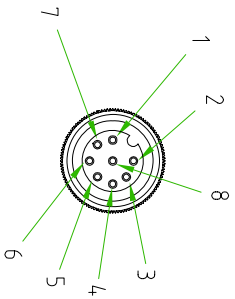

WHITE	1
BROWN	2
GREEN	3
YELLOW	4
GREY	5
PINK	6
BLUE	7
RED	8

CABLE FEATURES		CONNECTOR FEATURES	
CONNECTOR TYPE	M12 180°	CONNECTOR WITH H.T.P. LOGO	N°8
CONTACT TYPE	FEMALE 8POLES	H.T.P. CABLE CODE	A
CABLE LENGTH	3000mm	NUMBER OF CONDUCTORS	N°8
PROTECTION CLASS	IP69K	CONDUCTOR SECTION	0.25mm <sup>2</sup>
STRIPPING	35mm STANDARD	CABLE MATERIAL	PVC CEI2022
PEELING	5mm STANDARD	COATING COLOUR	BLACK
NUMBER OF CONTACTS CONNECTED	N°8	CONDUCTOR INSULATION MATERIAL	PVC

TOLLERANZE		DISGNATORE		DATA		SCALA		DISGNO N.	
UDM	ANGOLO	LORENZO CHINNO CONTROLATO		15.09.11		1:1		MATERIALE	
DESCRIZIONE									
M12 FEMALE 180° 8 POLES, WITH CABLE PVC/PVC									
CEI2022,8X0,25mm <sup>2</sup> ,BLACK,L=3m									
TIPO									
M12									
CODICE									
12FD8A3Z									