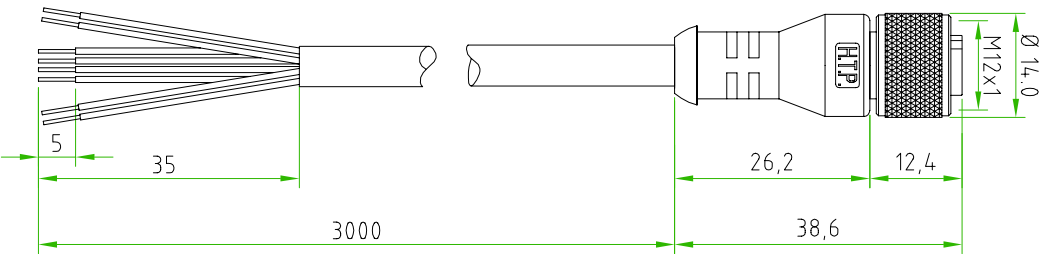

WHITE	1
BROWN	2
GREEN	3
YELLOW	4
GREY	5
PINK	6
BLUE	7
RED	8

CABLE FEATURES		CONNECTOR FEATURES	
CONNECTOR TYPE	M12 180°	CONNECTOR WITH H.T.P. LOGO	N°8
CONTACT TYPE	FEMALE 8POLES	H.T.P. CABLE CODE	A
CABLE LENGTH	3000mm	NUMBER OF CONDUCTORS	N°8
PROTECTION CLASS	IP69K	CONDUCTOR SECTION	0.25mm <sup>2</sup>
STRIPPING	35mm STANDARD	CABLE MATERIAL	PVC CEI2022
PEELING	5mm STANDARD	COATING COLOUR	BLACK
NUMBER OF CONTACTS CONNECTED	N°8	CONDUCTOR INSULATION MATERIAL	PVC

TOLLERANZE		DISGNATORE		DATA		SCALA		DISGNO N.	
UDM	ANGOLO	LORENZO CHINNO CONTROLATO		15.09.11		1:1		MATERIALE	
DESCRIZIONE									
M12 FEMALE 180° 8 POLES, WITH CABLE PVC/PVC									
CEI2022,8X0,25mm <sup>2</sup> ,BLACK,L=3m									
TIPO									
M12									
CODICE									
12FD8A3Z									