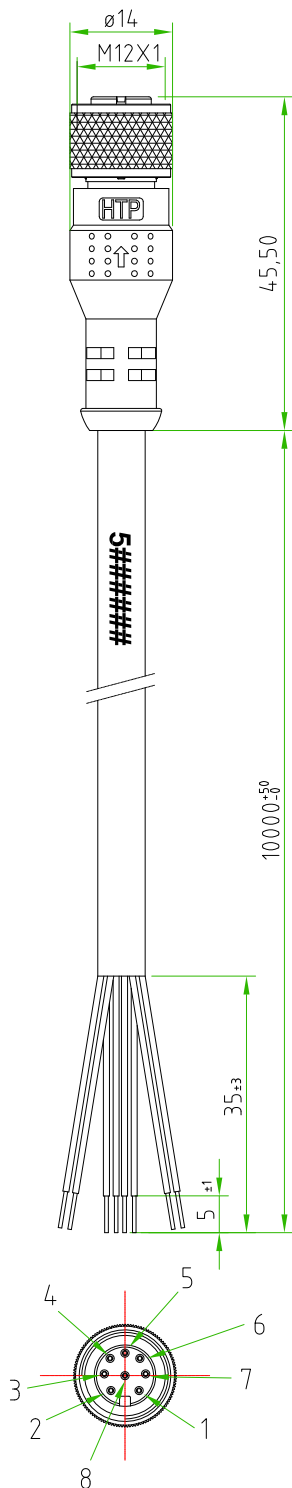

- WHITE ○ ——— C 1
- BROWN ○ ——— C 2
- GREEN ○ ——— C 3
- YELLOW ○ ——— C 4
- GREY ○ ——— C 5
- PINK ○ ——— C 6
- BLUE ○ ——— C 7
- RED ○ ——— C 8

Rev.	Modify	Date	Signed	Approved
Rev.	Modify	Date	Signed	Approved
Rev.	Modify	Date	Signed	Approved
Rev.	Modify	Date	Signed	Approved

CONNECTOR FEATURES	
PRODUCT TYPE	M12 CIRCULAR CONNECTOR WITH MOULDED CABLE
CONNECTOR TYPE	STRAIGHT 180°
CONTACTS TYPE	FEMALE 8POLES
NUMBER OF CONTACTS CONNECTED	N°8
PROTECTION CLASS	IP69K
RATED VOLTAGE	30V AC/DC
RATED CURRENT	2A
CONNECTOR WITH H.T.P.LOGO	
CABLE FEATURES	
H.T.P.CABLE CODE	CAVO A-8
NUMBER OF CONDUCTORS	N°8
CONDUCTORS SECTION	0,25mm ²
CABLE MATERIAL	PVC CEI2022
COATING COLOUR	BLACK
CONDUCTORS INSULATION MATERIAL	PVC
CABLE LENGTH	10000mm
STRIPPING	35mm STANDARD
PEELING AND TINNING	5mm STANDARD
ON THE CABLE, NEAR THE CONNECTOR HEAD, MUST BE SILK PRINTED THE H.T.P. PRODUCTION DATE CODE 5#####	

<i>CUSTOMER APPROVAL</i>	
<i>SIGNATURE</i>	<i>DATE</i>
<i>PLEASE SIGN AND RETURN</i>	

A4	Designer	CIMMINO L.	Date	2015-10-14	Tolerance	±0.3	Units:	mm	Series	M12	Drawing n. 1-1
	Approved	MAZZOLA M.	Date	2015-10-14	Scale	1:1	Size:	A4	Customer code:		

	DESCRIPTION CIRCULAR CONNECTOR M12, FEMALE, STRAIGHT 180°, 8POLES, WITH CABLE PVC/PVC CEI2022, 8x0.25mm ² , BLACK COLOUR, L=10m. CONNECTOR WITH H.T.P.LOGO	H.T.P.PART NUMBER 12FD8A10
-------------------------------------------------------------------------------------	---------------------------------------------------------------------------------------------------------------------------------------------------------------------------------------	------------------------------------------