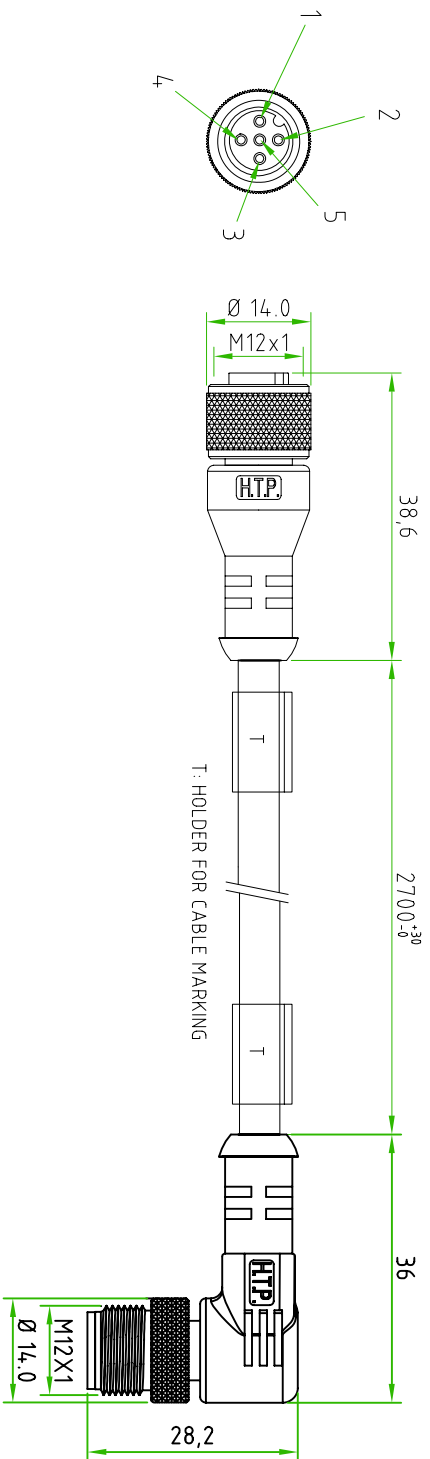

M12 FEMALE

1	BROWN	1
2	WHITE	2
3	BLUE	3
4	BLACK	4
5	GREY	5

M12 MALE

CABLE FEATURES		CONNECTOR FEATURES	
PRODUCT TYPE	M12-M12 EXTENSION	CONTACT TYPE	FEMALE-MALE
CABLE LENGTH	2700mm	M12 FEMALE 180°	5 POLES
NUMBER OF CONTACTS CONNECTED	N°5	M12 MALE 90°	5 POLES
CONDUCTOR SECTION	0.34mm ²	PROTECTION CLASS	IP69K
CABLE MATERIAL	PVC CEI2022	NUMBER OF CONTACTS CONNECTED	N°5
COATING COLOUR	BLACK	CONNECTORS WITH H.T.P. LOGO	
CONDUCTOR INSULATION MATERIAL	PVC	EXTENSION WITH THE HOLDERS FOR CABLE MARKING	
		H.T.P. CABLE CODE	B
		NUMBER OF CONDUCTORS	N°5

TOLLERANZE	±0.3	DISIGNATORE	DATA	SCALA	1:1	DISIGNO
UDM	ANGULO	LORENZO CHINNO CONTROLLATO	06-11-12			
DESCRIZIONE						
EXTENSION M12 FEMALE STRAIGHT 180° 5 POLES WITH CABLE PVC/PVC						
CEI2022 BLACK 5X0.34mm ² L=2.7m-M12 MALE ANGLED 90° 5POLES						
CODICE						MATERIALE
H.T.P. HIGH TECH PRODUCTS						EXTENSION M12
H.T.P. Products						
H.T.P.						
HIGH TECH PRODUCTS						
12FD5B2G12MA						