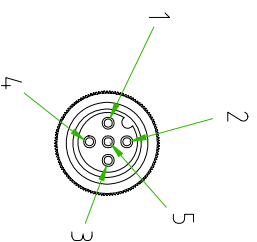

- BROWN ○ ———— C 1
- WHITE ○ ———— C 2
- BLUE ○ ———— C 3
- BLACK ○ ———— C 4
- GREY ○ ———— C 5

CABLE FEATURES		CONNECTOR FEATURES	
CONNECTOR TYPE		M12 180°	
CONTACT TYPE		FEMALE 5POLES	
CABLE LENGTH		1500mm	
PROTECTION CLASS		IP69K	
STRIPPING		35mm STANDARD	
PEELING AND TINNING		5mm STANDARD	
NUMBER OF CONTACTS CONNECTED		N°5	
CONNECTOR WITH H.T.P LOGO			
H.T.P. CABLE CODE		B	
NUMBER OF CONDUCTORS		n.5	
CONDUCTOR SECTION		0.34mm <sup>2</sup>	
CABLE MATERIAL		PVC CEI2022	
COATING COLOUR		BLACK	
CONDUCTOR INSULATION MATERIAL		PVC	

TOLLERANZE	DISIGNATORE		DATA	SCALA	DISIGNO N.
UDM	ANGOLO	LORENZO CHINNO CONTROLATO	27.08.12	1:1	
DESCRIZIONE					
M12 FEMALE 180° 5 POLES, WITH CABLE PVC/PVC			TIPO	M12	MATERIALE
CEI2022 5X0.34mm <sup>2</sup> BLACK L=1.5m					
 <b>H.T.P.</b> HIGH TECH PRODUCTS				<b>12FD5B1E</b>	