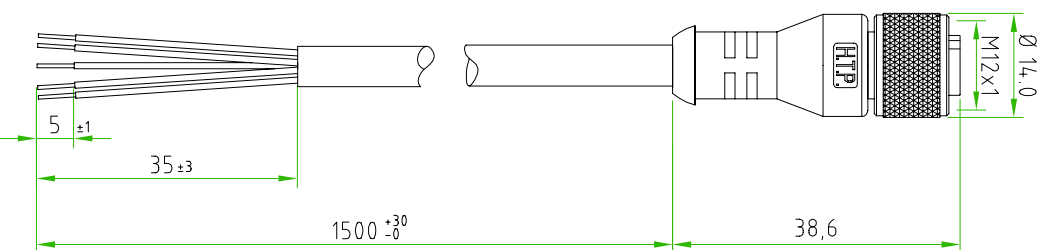

- BROWN ○ ———— C 1
- WHITE ○ ———— C 2
- BLUE ○ ———— C 3
- BLACK ○ ———— C 4
- GREY ○ ———— C 5

CABLE FEATURES		CONNECTOR FEATURES	
CONNECTOR TYPE		M12 180°	
CONTACT TYPE		FEMALE 5POLES	
CABLE LENGTH		1500mm	
PROTECTION CLASS		IP69K	
STRIPPING		35mm STANDARD	
PEELING AND TINNING		5mm STANDARD	
NUMBER OF CONTACTS CONNECTED		N°5	
CONNECTOR WITH H.T.P LOGO			
H.T.P. CABLE CODE		B	
NUMBER OF CONDUCTORS		n.5	
CONDUCTOR SECTION		0.34mm <sup>2</sup>	
CABLE MATERIAL		PVC CEI2022	
COATING COLOUR		BLACK	
CONDUCTOR INSULATION MATERIAL		PVC	

TOLLERANZE	DISIGNATORE		DATA	SCALA	DISIGNO N.
UDM	ANGOLO	LORENZO CHINNO CONTROLATO	27.08.12	1:1	
DESCRIZIONE					
M12 FEMALE 180° 5 POLES, WITH CABLE PVC/PVC			TIPO	M12	MATERIALE
CEI2022 5X0.34mm <sup>2</sup> BLACK L=1.5m					
 <b>H.T.P.</b> HIGH TECH PRODUCTS				<b>12FD5B1E</b>	