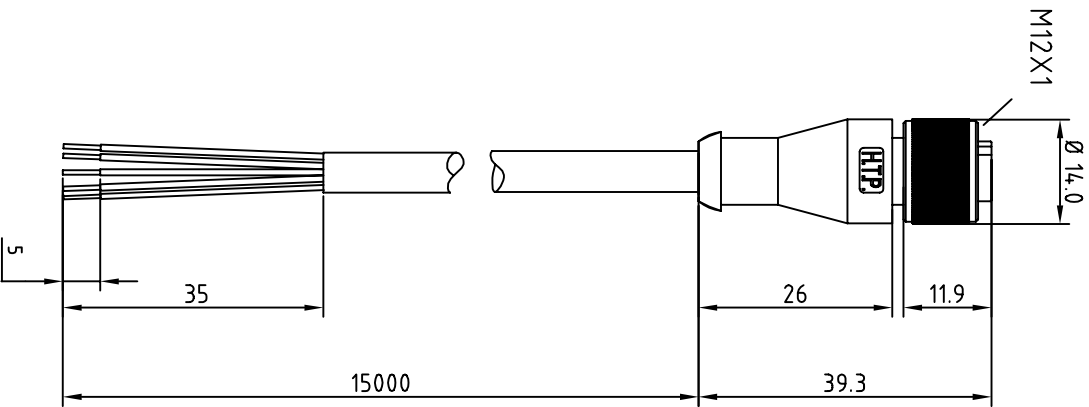

- BROWN — C 1
- WHITE — C 2
- BLUE — C 3
- BLACK — C 4
- GREY — C 5

CABLE FEATURES		CONNECTOR FEATURES	
TYPE CONTACT	FEMALE SPOLES	CABLE LENGTH	15000mm
PROTECTION CLASS	IP69K	STRIPPING	35mm STANDARD
PEELING	5mm STANDARD	NUMBER OF CONTACTS CONNECTED	N°5
H.T.P. CABLE CODE	B	NUMBER OF CONDUCTORS	n°5
CONDUCTOR SECTION	0.34mm <sup>2</sup>	CABLE MATERIAL	PVC CEI2022
COATING COLOUR	BLACK	CONDUCTOR INSULATION MATERIAL	PVC

TOLLERANZE	DISEGNATORE	DATA	SCALA	DISEGNO N.
U4H	LORENZO CHINNO CONTROLLATO	25.03.09	1:1	
DESCRIZIONE		TR0		MATERIALE
M12 CONNECTOR FEMALE 180° SPOLES WITH CABLE PVC/PVC, 5X0.34mm <sup>2</sup> CEI2022 BLACK, LENGTH 15m		M12		
		<b>H.T.P.</b> HIGH TECH PRODUCTS		<b>12FD5B15</b>