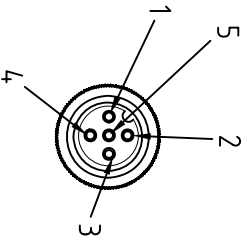

- BROWN — C 1
- WHITE — C 2
- BLUE — C 3
- BLACK — C 4
- GREY — C 5

CABLE FEATURES		CONNECTOR FEATURES	
TYPE CONTACT	FEMALE SPOLES	CABLE LENGTH	15000mm
PROTECTION CLASS	IP69K	STRIPPING	35mm STANDARD
PEELING	5mm STANDARD	NUMBER OF CONTACTS CONNECTED	N°5
H.T.P. CABLE CODE	B	NUMBER OF CONDUCTORS	n°5
CONDUCTOR SECTION	0.34mm <sup>2</sup>	CABLE MATERIAL	PVC CEI2022
COATING COLOUR	BLACK	CONDUCTOR INSULATION MATERIAL	PVC

TOLLERANZE	DISEGNATORE	DATA	SCALA	DISEGNO N.
U4H	LORENZO CHINNO CONTROLLATO	25.03.09	1:1	
DESCRIZIONE		TR0		MATERIALE
M12 CONNECTOR FEMALE 180° SPOLES WITH CABLE PVC/PVC, 5X0.34mm <sup>2</sup> CEI2022 BLACK, LENGTH 15m		M12		
		<b>H.T.P.</b> HIGH TECH PRODUCTS		<b>12FD5B15</b>