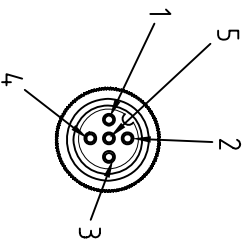

- BROWN — C 1
- WHITE — C 2
- BLUE — C 3
- BLACK — C 4
- GREY — C 5

CABLE FEATURES	CONNECTOR FEATURES
TYPE CONTACT	FEMALE SPOLES
CABLE LENGTH	500mm
PROTECTION CLASS	IP69K
STRIPPING	35mm STANDARD
PEELING	5mm STANDARD
NUMBER OF CONTACTS CONNECTED	N°5
H.T.P. CABLE CODE	B
NUMBER OF CONDUCTORS	n°5
CONDUCTOR SECTION	0.34mm ²
CABLE MATERIAL	PVC CEI2022
COATING COLOUR	BLACK
CONDUCTOR INSULATION MATERIAL	PVC

TOLLERANZE	DISEGNATORE	DATA	SCALA	DISEGNO N.
U4H	LORENZO CHINNO CONTROLLATO	25.03.09	1:1	
DESCRIZIONE		TR0		MATERIALE
M12 CONNECTOR FEMALE 180° SPOLES WITH CABLE PVC/PVC, 5X0.34mm ² CEI2022 BLACK LENGTH 0.5m		M12		
 H.T.P. HIGH TECH PRODUCTS		CODICE 12FD5B0E		