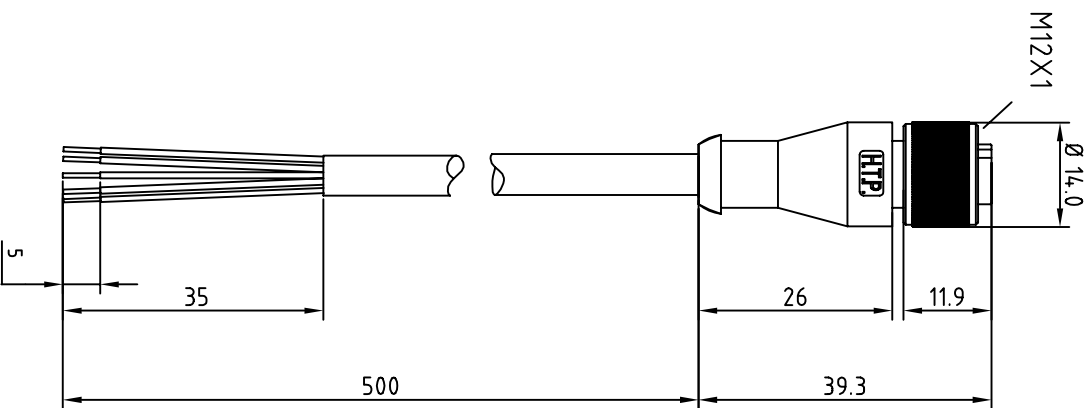

- BROWN — C 1
- WHITE — C 2
- BLUE — C 3
- BLACK — C 4
- GREY — C 5

CABLE FEATURES	CONNECTOR FEATURES
TYPE CONTACT	FEMALE SPOLES
CABLE LENGTH	500mm
PROTECTION CLASS	IP69K
STRIPPING	35mm STANDARD
PEELING	5mm STANDARD
NUMBER OF CONTACTS CONNECTED	N°5
H.T.P. CABLE CODE	B
NUMBER OF CONDUCTORS	n°5
CONDUCTOR SECTION	0.34mm ²
CABLE MATERIAL	PVC CEI2022
COATING COLOUR	BLACK
CONDUCTOR INSULATION MATERIAL	PVC

TOLLERANZE	DISEGNATORE	DATA	SCALA	DISEGNO N.
U4H	LORENZO CHINNO CONTROLLATO	25.03.09	1:1	
DESCRIZIONE		TR0		MATERIALE
M12 CONNECTOR FEMALE 180° SPOLES WITH CABLE PVC/PVC, 5X0.34mm ² CEI2022 BLACK LENGTH 0.5m		M12		
 H.T.P. HIGH TECH PRODUCTS		CODICE 12FD5B0E		