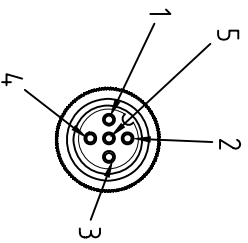

- BROWN — C 1
- WHITE — C 2
- BLUE — C 3
- BLACK — C 4
- GREY — C 5

CABLE FEATURES	CONNECTOR FEATURES
TYPE CONTACT	FEMALE SPOLES
CABLE LENGTH	4000mm
PROTECTION CLASS	IP69K
STRIPPING	35mm STANDARD
PEELING	5mm STANDARD
NUMBER OF CONTACTS CONNECTED	N°5
H.T.P. CABLE CODE	A
NUMBER OF CONDUCTORS	n°5
CONDUCTOR SECTION	0.25mm ²
CABLE MATERIAL	PVC CEI2022
COATING COLOUR	BLACK
CONDUCTOR INSULATION MATERIAL	PVC

TOLLERANZE	DISEGNATORE	DATA	SCALA	DISEGNO N.
U4H	LORENZO CHINNO CONTROLLATO	25.03.09	1:1	
DESCRIZIONE		TPO		MATERIALE
M12 CONNECTOR FEMALE 180° SPOLES WITH CABLE PVC/PVC, 5X0.25mm ² CEI2022 BLACK LENGTH 4m		M12		
 H.T.P. HIGH TECH PRODUCTS		CODICE 12FD5A4Z		