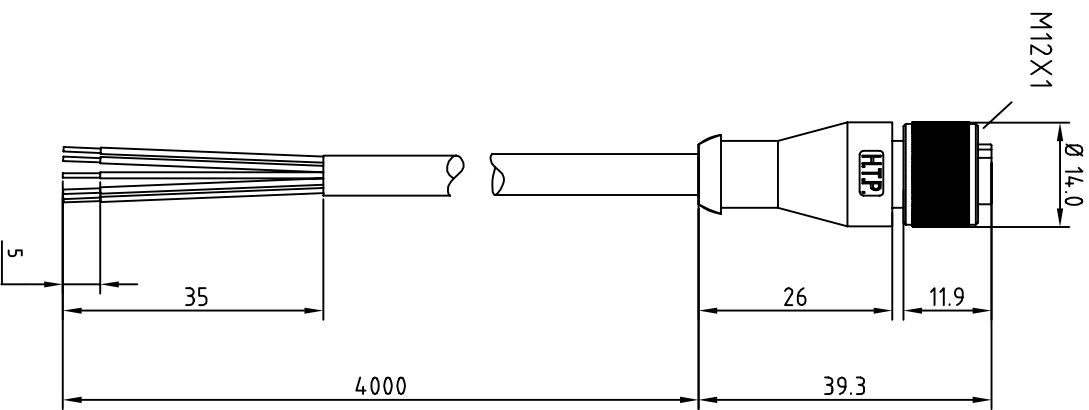

- BROWN — C 1
- WHITE — C 2
- BLUE — C 3
- BLACK — C 4
- GREY — C 5

CABLE FEATURES	CONNECTOR FEATURES
TYPE CONTACT	FEMALE SPOLES
CABLE LENGTH	4000mm
PROTECTION CLASS	IP69K
STRIPPING	35mm STANDARD
PEELING	5mm STANDARD
NUMBER OF CONTACTS CONNECTED	N°5
H.T.P. CABLE CODE	A
NUMBER OF CONDUCTORS	n°5
CONDUCTOR SECTION	0.25mm ²
CABLE MATERIAL	PVC CEI2022
COATING COLOUR	BLACK
CONDUCTOR INSULATION MATERIAL	PVC

TOLLERANZE	DISEGNATORE	DATA	SCALA	DISEGNO N.
U4H	LORENZO CHINNO CONTROLLATO	25.03.09	1:1	
DESCRIZIONE		TPO		MATERIALE
M12 CONNECTOR FEMALE 180° SPOLES WITH CABLE PVC/PVC, 5X0.25mm ² CEI2022 BLACK LENGTH 4m		M12		
 H.T.P. HIGH TECH PRODUCTS		CODICE 12FD5A4Z		