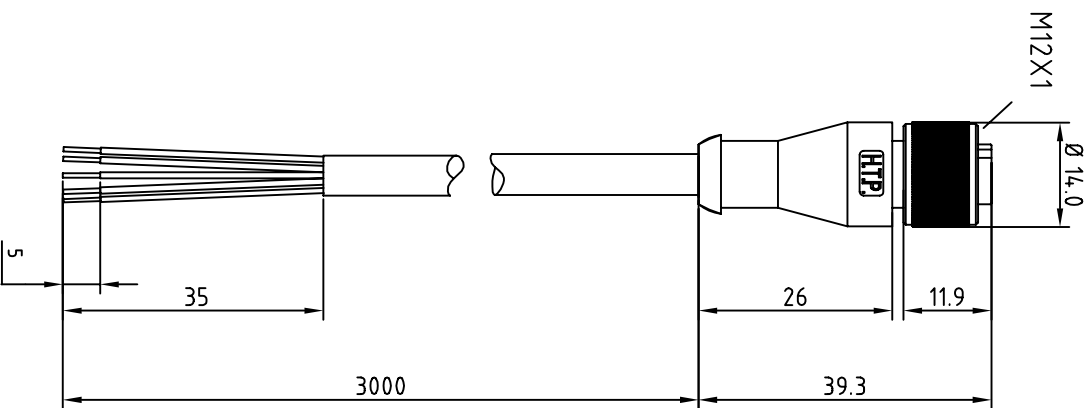

- BROWN — C 1
- WHITE — C 2
- BLUE — C 3
- BLACK — C 4
- GREY — C 5

CABLE FEATURES	CONNECTOR FEATURES	
	TYPE CONTACT	FEMALE SPOLES
	CABLE LENGTH	3000mm
	PROTECTION CLASS	IP69K
	STRIPPING	35mm STANDARD
	PEELING	5mm STANDARD
	NUMBER OF CONTACTS CONNECTED	N°5
	H.T.P. CABLE CODE	A
	NUMBER OF CONDUCTORS	n°5
	CONDUCTOR SECTION	0.25mm ²
	CABLE MATERIAL	PVC CEI2022
	COATING COLOUR	BLACK
	CONDUCTOR INSULATION MATERIAL	PVC

TOLLERANZE	DISIGNATORE	DATA	SCALA	DESIGNO K.	
U4H	ANGELO	LORENZO CHINO CONTROLLATO	25.03.09	1:1	
DESCRIZIONE		M12 CONNECTOR FEMALE 180° SPOLES WITH CABLE PVC/PVC.		MATERIALE	
5X0.25mm ² CEI2022 BLACK LENGTH 3m		M12			
HTP HIGH TECH PRODUCTS			H.T.P. 12FD5A3Z		