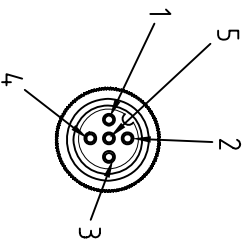

- BROWN — C 1
- WHITE — C 2
- BLUE — C 3
- BLACK — C 4
- GREY — C 5

CABLE FEATURES	CONNECTOR FEATURES	
	TYPE CONTACT	FEMALE SPOLES
	CABLE LENGTH	3000mm
	PROTECTION CLASS	IP69K
	STRIPPING	35mm STANDARD
	PEELING	5mm STANDARD
	NUMBER OF CONTACTS CONNECTED	N°5
	H.T.P. CABLE CODE	A
	NUMBER OF CONDUCTORS	n°5
	CONDUCTOR SECTION	0.25mm ²
	CABLE MATERIAL	PVC CEI2022
	COATING COLOUR	BLACK
	CONDUCTOR INSULATION MATERIAL	PVC

TOLLERANZE	DISIGNATORE	DATA	SCALA	DESIGNO K.	
U4H	ANGELO	LORENZO CHINO CONTROLLATO	25.03.09	1:1	
DESCRIZIONE		M12 CONNECTOR FEMALE 180° SPOLES WITH CABLE PVC/PVC.		MATERIALE	
5X0.25mm ² CEI2022 BLACK LENGTH 3m		M12			
HTP HIGH TECH PRODUCTS			H.T.P. 12FD5A3Z		