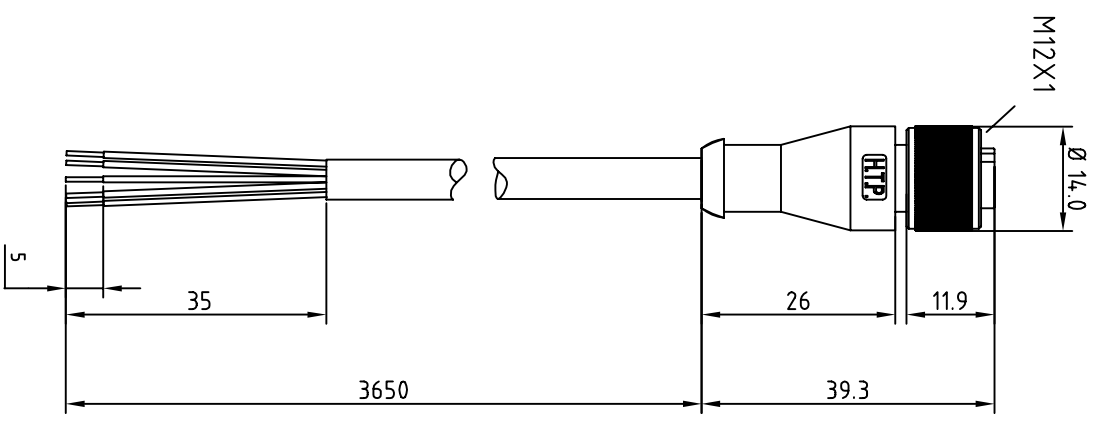

- BROWN — C 1
- WHITE — C 2
- BLUE — C 3
- BLACK — C 4
- GREY — C 5

CABLE FEATURES		CONNECTOR FEATURES	
TYPE CONTACT		FEMALE SPOLES	
CABLE LENGTH		3650mm	
PROTECTION CLASS		IP69K	
STRIPPING		35mm STANDARD	
PEELING		5mm STANDARD	
NUMBER OF CONTACTS CONNECTED		N°5	
H.T.P. CABLE CODE		A	
NUMBER OF CONDUCTORS		n°5	
CONDUCTOR SECTION		0.25mm ²	
CABLE MATERIAL		PVC CEI2022	
COATING COLOUR		BLACK	
CONDUCTOR INSULATION MATERIAL		PVC	

TOLLERANZE		DISEGNATORE		DATA		SCALA		DISEGNO N.	
U4H	ANGOLO	LORENZO CHINNO	CONTROLATO	25.03.09	1:1				
DESCRIZIONE				TPO		CODICE		MATERIALE	
M12 CONNECTOR FEMALE 180° SPOLES WITH CABLE PVC/PVC.				M12		12FD5A3F5			
5X0.25mm ² CEI2022 BLACK LENGTH 3.65m									
		H.T.P. HIGH TECH PRODUCTS							