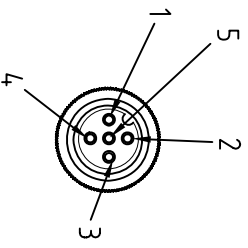

- BROWN — C 1
- WHITE — C 2
- BLUE — C 3
- BLACK — C 4
- GREY — C 5

CABLE FEATURES		CONNECTOR FEATURES	
TYPE CONTACT		FEMALE SPOLES	
CABLE LENGTH		3650mm	
PROTECTION CLASS		IP69K	
STRIPPING		35mm STANDARD	
PEELING		5mm STANDARD	
NUMBER OF CONTACTS CONNECTED		N°5	
H.T.P. CABLE CODE		A	
NUMBER OF CONDUCTORS		n°5	
CONDUCTOR SECTION		0.25mm ²	
CABLE MATERIAL		PVC CEI2022	
COATING COLOUR		BLACK	
CONDUCTOR INSULATION MATERIAL		PVC	

TOLLERANZE		DISEGNATORE		DATA		SCALA		DISEGNO N.	
U4H	ANGOLO	LORENZO CHINNO	CONTROLATO	25.03.09	1:1				
DESCRIZIONE				TPO		CODICE		MATERIALE	
M12 CONNECTOR FEMALE 180° SPOLES WITH CABLE PVC/PVC.				M12		12FD5A3F5			
5X0.25mm ² CEI2022 BLACK LENGTH 3.65m									
		H.T.P. HIGH TECH PRODUCTS							