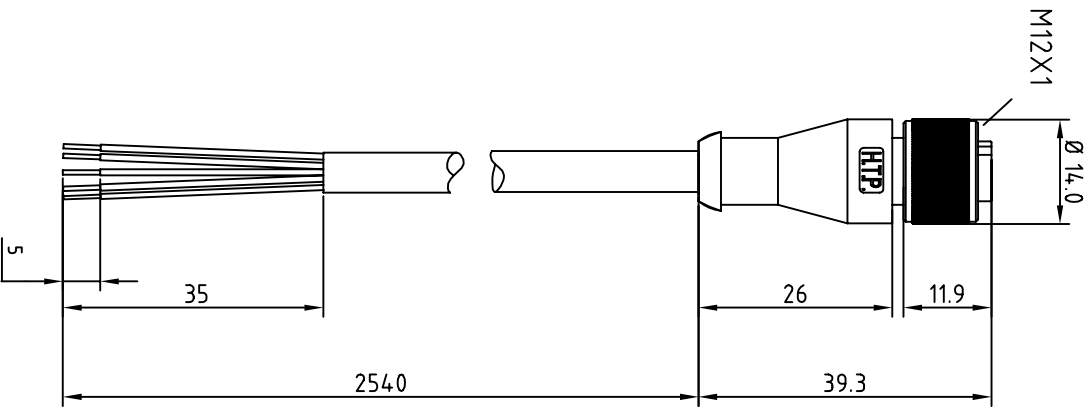

- BROWN — C 1
- WHITE — C 2
- BLUE — C 3
- BLACK — C 4
- GREY — C 5

CABLE FEATURES		CONNECTOR FEATURES	
TYPE CONTACT		FEMALE SPOLES	
CABLE LENGTH		2540mm	
PROTECTION CLASS		IP69K	
STRIPPING		35mm STANDARD	
PEELING		5mm STANDARD	
NUMBER OF CONTACTS CONNECTED		N°5	
H.T.P. CABLE CODE		A	
NUMBER OF CONDUCTORS		n°5	
CONDUCTOR SECTION		0.25mm ²	
CABLE MATERIAL		PVC CEI2022	
COATING COLOUR		BLACK	
CONDUCTOR INSULATION MATERIAL		PVC	

TOLLERANZE		DISIGNATORE		DATA		SCALA		DESIGNO N.	
U4H	ANGOLO	LORENZO CERINO	CONTROLATO	25.03.09	1:1				
DESCRIZIONE				TPO		CODICE		MATERIALE	
M12 CONNECTOR FEMALE 180° SPOLES WITH CABLE PVC/PVC, 5X0.25mm ² CEI2022 BLACK LENGTH 254mm				M12		12FD5A2E4			