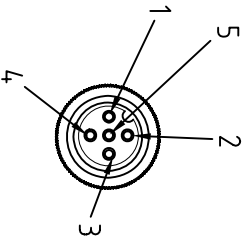

- BROWN — C 1
- WHITE — C 2
- BLUE — C 3
- BLACK — C 4
- GREY — C 5

CABLE FEATURES		CONNECTOR FEATURES	
TYPE CONTACT		FEMALE SPOLES	
CABLE LENGTH		2540mm	
PROTECTION CLASS		IP69K	
STRIPPING		35mm STANDARD	
PEELING		5mm STANDARD	
NUMBER OF CONTACTS CONNECTED		N°5	
H.T.P. CABLE CODE		A	
NUMBER OF CONDUCTORS		n°5	
CONDUCTOR SECTION		0.25mm ²	
CABLE MATERIAL		PVC CEI2022	
COATING COLOUR		BLACK	
CONDUCTOR INSULATION MATERIAL		PVC	

TOLLERANZE		DISIGNATORE		DATA		SCALA		DESIGNO N.	
U4H	ANGOLO	LORENZO CERINO	CONTROLATO	25.03.09	1:1				
DESCRIZIONE				TPO		CODICE		MATERIALE	
M12 CONNECTOR FEMALE 180° SPOLES WITH CABLE PVC/PVC, 5X0.25mm ² CEI2022 BLACK LENGTH 254mm				M12		12FD5A2E4			