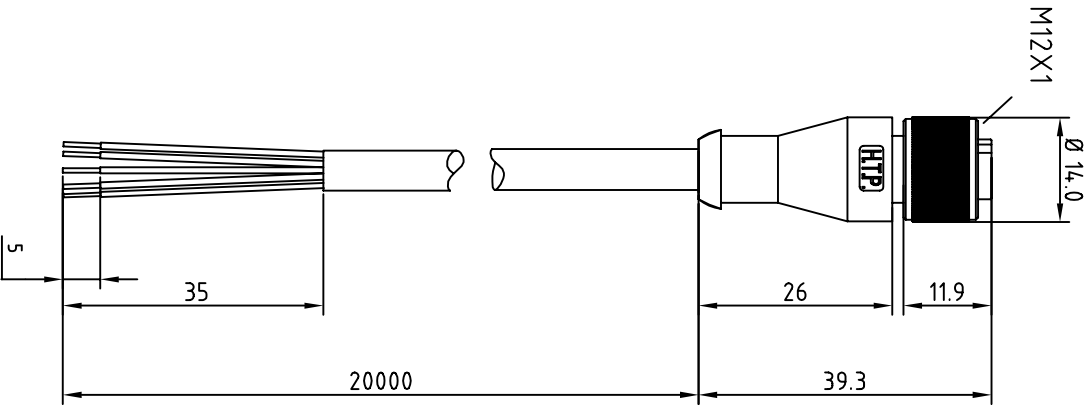

- BROWN — C 1
- WHITE — C 2
- BLUE — C 3
- BLACK — C 4
- GREY — C 5

CABLE FEATURES	CONNECTOR FEATURES
TYPE CONTACT	FEMALE SPOLES
CABLE LENGTH	20000mm
PROTECTION CLASS	IP69K
STRIPPING	35mm STANDARD
PEELING	5mm STANDARD
NUMBER OF CONTACTS CONNECTED	N°5
H.T.P. CABLE CODE	A
NUMBER OF CONDUCTORS	n°5
CONDUCTOR SECTION	0.25mm ²
CABLE MATERIAL	PVC CEI2022
COATING COLOUR	BLACK
CONDUCTOR INSULATION MATERIAL	PVC

TOLLERANZE		DISEGNATORE		DATA		SCALA		DISEGNO N.	
UDH	ANGOLO	LORENZO CHINNO CONTROLLATO		25.03.09		1:1			
DESCRIZIONE				TPO		CODICE		MATERIALE	
M12 CONNECTOR FEMALE 180° SPOLES WITH CABLE PVC/PVC, 5X0.25mm ² , CEI2022 BLACK, LENGTH 20m				M12		12FD5A20			