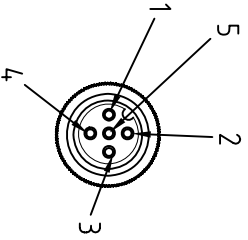

- BROWN — C 1
- WHITE — C 2
- BLUE — C 3
- BLACK — C 4
- GREY — C 5

CABLE FEATURES	CONNECTOR FEATURES
TYPE CONTACT	FEMALE SPOLES
CABLE LENGTH	20000mm
PROTECTION CLASS	IP69K
STRIPPING	35mm STANDARD
PEELING	5mm STANDARD
NUMBER OF CONTACTS CONNECTED	N°5
H.T.P. CABLE CODE	A
NUMBER OF CONDUCTORS	n°5
CONDUCTOR SECTION	0.25mm ²
CABLE MATERIAL	PVC CEI2022
COATING COLOUR	BLACK
CONDUCTOR INSULATION MATERIAL	PVC

TOLLERANZE		DISEGNATORE		DATA		SCALA		DISEGNO N.	
UDH	ANGOLO	LORENZO CHINNO CONTROLLATO		25.03.09		1:1			
DESCRIZIONE				TPO		CODICE		MATERIALE	
M12 CONNECTOR FEMALE 180° SPOLES WITH CABLE PVC/PVC, 5X0.25mm ² , CEI2022 BLACK, LENGTH 20m				M12		12FD5A20			