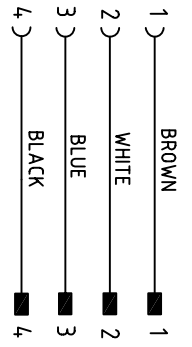

M12 FEMALE

M12 MALE

CABLE FEATURES		CONNECTOR FEATURES	
PRODUCT TYPE	EXTENSION	PRODUCT TYPE	EXTENSION
CABLE LENGTH	1500mm	CABLE LENGTH	1500mm
M12 FEMALE 180°	4POLES	M12 FEMALE 180°	4POLES
M12 MALE 180°	4POLES	M12 MALE 180°	4POLES
PROTECTION CLASS	IP69K	PROTECTION CLASS	IP69K
H.T.P. CABLE CODE	B	H.T.P. CABLE CODE	B
NUMBER OF CONDUCTORS	n°4	NUMBER OF CONDUCTORS	n°4
CONDUCTOR SECTION	0.34mm ²	CONDUCTOR SECTION	0.34mm ²
CABLE MATERIAL	PVC CEI2022	CABLE MATERIAL	PVC CEI2022
COATING COLOUR	BLACK	COATING COLOUR	BLACK
CONDUCTOR ISULATION MATERIAL	PVC	CONDUCTOR ISULATION MATERIAL	PVC

TOLERANZE	DISIGNATORE	DATA	SCALE	DESIGNO
U4H	LORENZO CHINNO CONTROLLATO	16-04-09	1:1	
DESCRIZIONE	ESTENSIONE M12 FEMALE STRAIGHT 180° 4 POLES WITH CABLE PVC/PVC CEI2022, BLACK, X(X) 34mm ² 1,415m • M12 MALE STRAIGHT 180° 4 POLES		TPO	MATERIALE
			EXTENSION M12	
		H.T.P. HIGH TECH PRODUCTS		12FD4B1E12MD