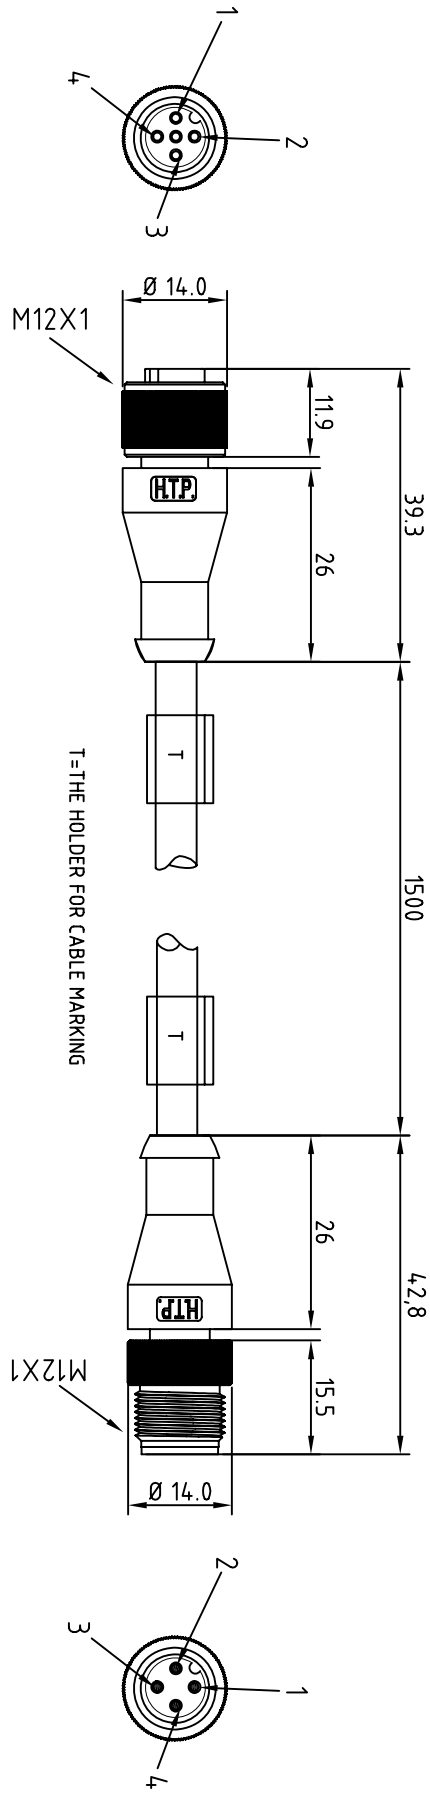

M12 FEMALE

M12 MALE

CABLE FEATURES		CONNECTOR FEATURES	
PRODUCT TYPE	EXTENSION	PRODUCT TYPE	EXTENSION
CABLE LENGTH	1500mm	CABLE LENGTH	1500mm
M12 FEMALE 180°	4POLES	M12 FEMALE 180°	4POLES
M12 MALE 180°	4POLES	M12 MALE 180°	4POLES
PROTECTION CLASS	IP69K	PROTECTION CLASS	IP69K
H.T.P. CABLE CODE	B	H.T.P. CABLE CODE	B
NUMBER OF CONDUCTORS	n°4	NUMBER OF CONDUCTORS	n°4
CONDUCTOR SECTION	0.34mm ²	CONDUCTOR SECTION	0.34mm ²
CABLE MATERIAL	PVC CEI2022	CABLE MATERIAL	PVC CEI2022
COATING COLOUR	BLACK	COATING COLOUR	BLACK
CONDUCTOR ISULATION MATERIAL	PVC	CONDUCTOR ISULATION MATERIAL	PVC

TOLERANZE	DISIGNATORE	DATA	SCALE	DESIGNO
U4H	LORENZO CHINNO CONTROLLATO	16-04-09	1:1	
DESCRIZIONE	ESTENSIONE M12 FEMALE STRAIGHT 180° 4 POLES WITH CABLE PVC/PVC CEI2022, BLACK, X(X) 34mm ² 1,415m • M12 MALE STRAIGHT 180° 4 POLES		TPO	MATERIALE
			EXTENSION M12	
		H.T.P. HIGH TECH PRODUCTS		12FD4B1E12MD