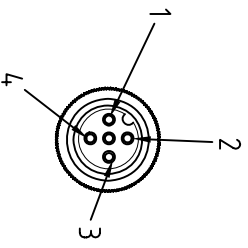

- BROWN _____ C 1
- YELLOW/GREEN _____ C 2
- BLUE _____ C 3
- BLACK _____ C 4

CABLE FEATURES		CONNECTOR FEATURES	
TYPE CONTACT	FEMALE 4POLES	CABLE LENGTH	5000mm
PROTECTION CLASS	IP69K	STRIPPING	35mm STANDARD
PEELING	5mm STANDARD	NUMBER OF CONTACTS CONNECTED	N°4
H.T.P. CABLE CODE	B1	NUMBER OF CONDUCTORS	n°4
CONDUCTOR SECTION	0.50mm ²	CABLE MATERIAL	PVC H05VVF
COATING COLOUR	BLACK	CONDUCTOR INSULATION MATERIAL	PVC

TOLLERANZE		DISIGNATORE		DATA		SCALA		DESIGNO K.	
U4H	ANGOLO	LORENZO CERINO	CONTROLATO	25.03.09	1:1			MATERIALE	
DESCRIZIONE				TR0		CODICE			
M12 CONNECTOR FEMALE 180°, 4POLES, WITH CABLE PVC/PVC				M12		12FD4B15Z			
4X0.5mm ² , H05VVF, BLACK, LENGTH 5m									
		H.T.P.		HIGH TECH PRODUCTS					