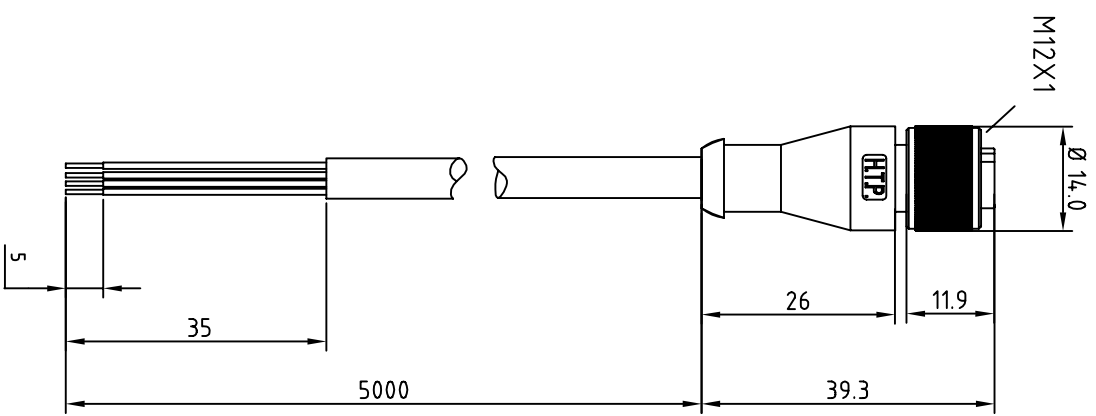

- BROWN _____ C 1
- YELLOW/GREEN _____ C 2
- BLUE _____ C 3
- BLACK _____ C 4

CABLE FEATURES		CONNECTOR FEATURES	
TYPE CONTACT	FEMALE 4POLES	CABLE LENGTH	5000mm
PROTECTION CLASS	IP69K	STRIPPING	35mm STANDARD
PEELING	5mm STANDARD	NUMBER OF CONTACTS CONNECTED	N°4
H.T.P. CABLE CODE	B1	NUMBER OF CONDUCTORS	n°4
CONDUCTOR SECTION	0.50mm ²	CABLE MATERIAL	PVC H05VVF
COATING COLOUR	BLACK	CONDUCTOR INSULATION MATERIAL	PVC

TOLLERANZE		DISIGNATORE		DATA		SCALA		DESIGNO K.	
U4H	ANGOLO	LORENZO CERINO	CONTROLATO	25.03.09	1:1			MATERIALE	
DESCRIZIONE				TR0		CODICE			
M12 CONNECTOR FEMALE 180°, 4POLES, WITH CABLE PVC/PVC				M12		12FD4B15Z			
4X0.5mm ² , H05VVF, BLACK, LENGTH 5m									
		H.T.P.		HIGH TECH PRODUCTS					