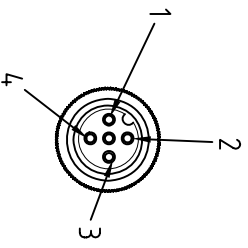

- BROWN — C 1
- WHITE — C 2
- BLUE — C 3
- BLACK — C 4

CABLE FEATURES		CONNECTOR FEATURES	
TYPE CONTACT	FEMALE 4POLES	CABLE LENGTH	15000mm
PROTECTION CLASS	IP69K	STRIPPING	35mm STANDARD
PEELING	5mm STANDARD	NUMBER OF CONTACTS CONNECTED	N°4
H.T.P. CABLE CODE	B	NUMBER OF CONDUCTORS	n°4
CONDUCTOR SECTION	0.34mm ²	CABLE MATERIAL	PVC CEI2022 II
COATING COLOUR	BLACK	CONDUCTOR INSULATION MATERIAL	PVC

TOLLERANZE		DISIGNATORE		DATA		SCALA		DESIGNO K.	
U4H	ANGOLO	LORENZO CERINO	CONTROLATO	25.03.09	1:1			MATERIALE	
DESCRIZIONE				TPO		CODICE			
M12 CONNECTOR FEMALE 180°, 4POLES, WITH CABLE PVC/PVC				M12		12FD4B15			
4X0,34mm ² CEI2022 BLACK, LENGTH 15m									
		H.T.P.		HIGH TECH PRODUCTS					