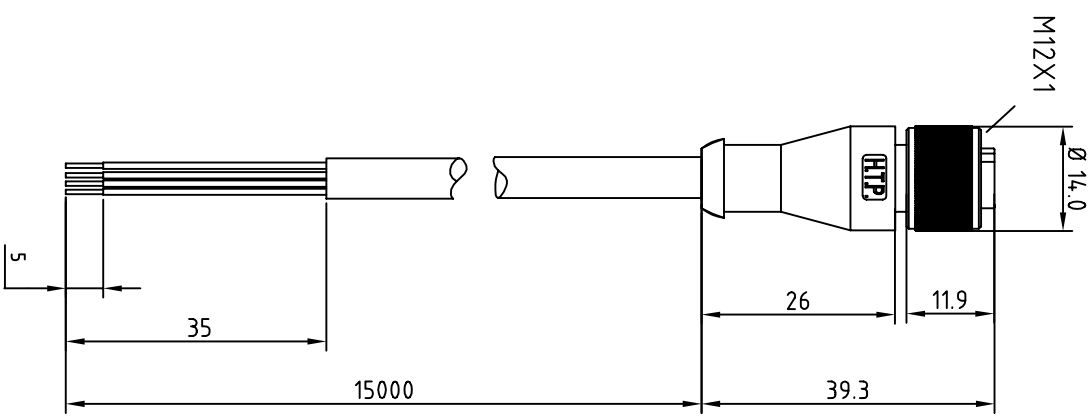

- BROWN — C 1
- WHITE — C 2
- BLUE — C 3
- BLACK — C 4

CABLE FEATURES		CONNECTOR FEATURES	
TYPE CONTACT	FEMALE 4POLES	CABLE LENGTH	15000mm
PROTECTION CLASS	IP69K	STRIPPING	35mm STANDARD
PEELING	5mm STANDARD	NUMBER OF CONTACTS CONNECTED	N°4
H.T.P. CABLE CODE	B	NUMBER OF CONDUCTORS	n°4
CONDUCTOR SECTION	0.34mm ²	CABLE MATERIAL	PVC CEI2022 II
COATING COLOUR	BLACK	CONDUCTOR INSULATION MATERIAL	PVC

TOLLERANZE		DISIGNATORE		DATA		SCALA		DESIGNO K.	
U4H	ANGOLO	LORENZO CERINO	CONTROLATO	25.03.09	1:1			MATERIALE	
DESCRIZIONE				TPO		CODICE			
M12 CONNECTOR FEMALE 180°, 4POLES, WITH CABLE PVC/PVC				M12		12FD4B15			
4X0,34mm ² CEI2022 BLACK, LENGTH 15m									
		H.T.P.		HIGH TECH PRODUCTS					