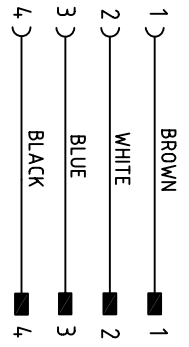

M12 FEMALE

M12 MALE

CABLE FEATURES		CONNECTOR FEATURES	
PRODUCT TYPE	EXTENSION	CABLE LENGTH	10000mm
NUMBER OF CONDUCTORS	n°4	M12 FEMALE 180°	4POLES
CONDUCTOR SECTION	0.34mm ²	M12 MALE 180°	4POLES
CABLE MATERIAL	PVC CEI2022	PROTECTION CLASS	IP69K
COATING COLOUR	BLACK	H.T.P. CABLE CODE	B
CONDUCTOR ISULATION MATERIAL	PVC		

TOLERANZE	DISIGNATORE	DATA	SCALE	DESIGNO
U4M	LORENZO CHINNO CONTROLLATO	16-04-09	1:1	
DESCRIZIONE	ESTENSIONE M12 FEMALE STRAIGHT 180° 4 POLES WITH CABLE PVC/PVC CEI2022 BLACK X 0.34mm ² L=10m • M12 MALE STRAIGHT 180° 4 POLES		TPO	MATERIALE
			EXTENSION M12	
 H.T.P. HIGH TECH PRODUCTS		CODE	12FD4B1012MD	