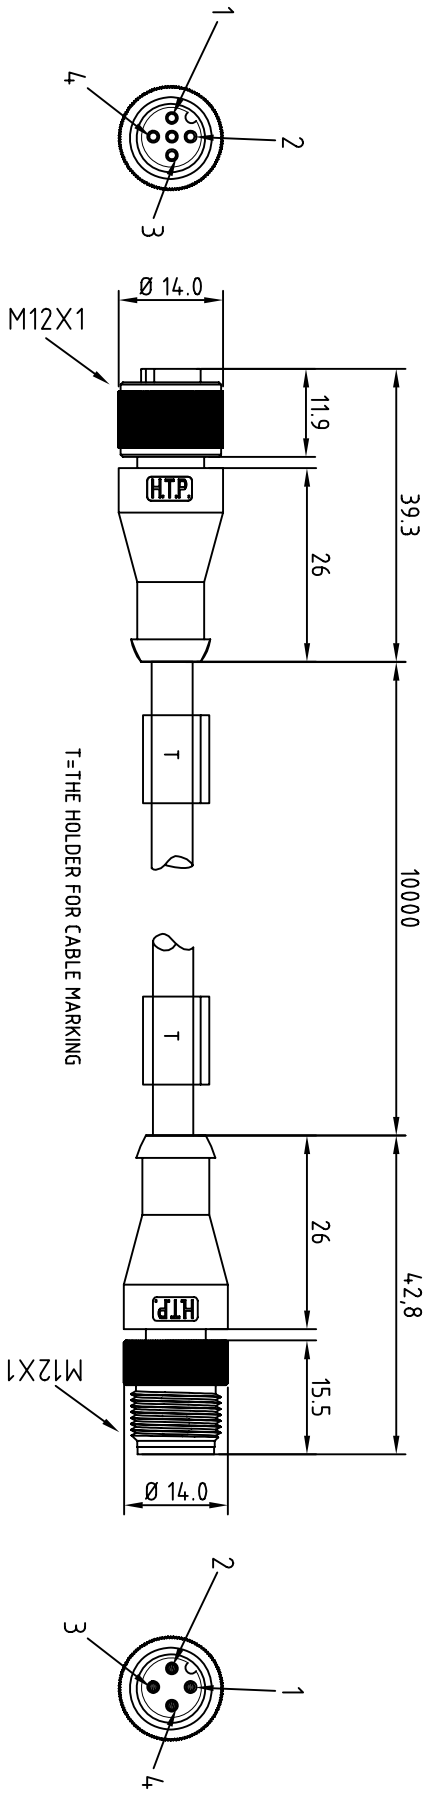

M12 FEMALE

M12 MALE

CABLE FEATURES		CONNECTOR FEATURES	
PRODUCT TYPE	EXTENSION	CABLE LENGTH	10000mm
NUMBER OF CONDUCTORS	n°4	M12 FEMALE 180°	4POLES
CONDUCTOR SECTION	0.34mm ²	M12 MALE 180°	4POLES
CABLE MATERIAL	PVC CEI2022	PROTECTION CLASS	IP69K
COATING COLOUR	BLACK	H.T.P. CABLE CODE	B
CONDUCTOR ISULATION MATERIAL	PVC		

TOLERANZE	DISIGNATORE	DATA	SCALE	DESIGNO
U4M	LORENZO CHINNO CONTROLLATO	16-04-09	1:1	
DESCRIZIONE	ESTENSIONE M12 FEMALE STRAIGHT 180° 4 POLES WITH CABLE PVC/PVC CEI2022 BLACK X 0.34mm ² L=10m • M12 MALE STRAIGHT 180° 4 POLES		TPO	MATERIALE
			EXTENSION M12	
 H.T.P. HIGH TECH PRODUCTS		CODE	12FD4B1012MD	