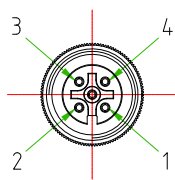

CONNECTOR FEATURES	
PRODUCT TYPE	M12 CIRCULAR CONNECTOR WITH MOULDED CABLE
CONNECTOR TYPE	STRAIGHT 180°
CONTACTS TYPE	FEMALE 4POLES
NUMBER OF CONTACTS CONNECTED	N°4
PROTECTION CLASS	IP69K
RATED VOLTAGE	250V AC/DC
RATED CURRENT	4A
CONNECTOR WITH H.T.P.LOGO	
CABLE FEATURES	
H.T.P.CABLE CODE	CAVO B-4
NUMBER OF CONDUCTORS	N°4
CONDUCTORS SECTION	0,34mm ²
CABLE MATERIAL	PVC (CEI2022)
COATING COLOUR	BLACK
CONDUCTORS INSULATION MATERIAL	PVC
CABLE LENGHT	10000mm
STRIPPING	35mm STANDARD
PEELING AND TINNING	5mm STANDARD
ON THE CABLE, NEAR THE CONNECTOR HEAD, MUST BE SILK PRINTED THE H.T.P. PRODUCTION DATE CODE 5#####	

DESCRIPTION
 CIRCULAR CONNECTOR M12,FEMALE,STRAIGHT 180°,4POLES,
 WITH CABLE PVC/PVC CEI2022 4x0.34mm²,BLACK COLOUR,
 L=10m,CONNECTOR WITH H.T.P.LOGO

H.T.P.PART NUMBER
 12FD4B10