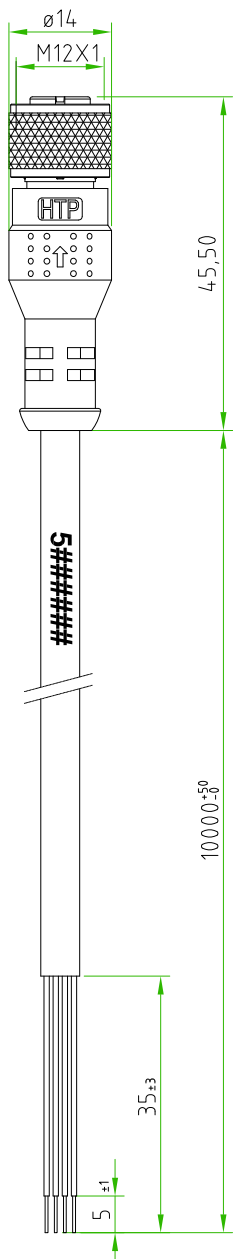

Rev.	Modify	Date	Signed	Approved
Rev.	Modify	Date	Signed	Approved
Rev.	Modify	Date	Signed	Approved
Rev.	Modify	Date	Signed	Approved

- BROWN ○ ————— C 1
- WHITE ○ ————— C 2
- BLUE ○ ————— C 3
- BLACK ○ ————— C 4

CONNECTOR FEATURES	
PRODUCT TYPE	M12 CIRCULAR CONNECTOR WITH MOULDED CABLE
CONNECTOR TYPE	STRAIGHT 180°
CONTACTS TYPE	FEMALE 4POLES
NUMBER OF CONTACTS CONNECTED	N°4
PROTECTION CLASS	IP69K
RATED VOLTAGE	250V AC/DC
RATED CURRENT	4A
CONNECTOR WITH H.T.P.LOGO	
CABLE FEATURES	
H.T.P.CABLE CODE	CAVO B-4
NUMBER OF CONDUCTORS	N°4
CONDUCTORS SECTION	0,34mm ²
CABLE MATERIAL	PVC (CEI2022)
COATING COLOUR	BLACK
CONDUCTORS INSULATION MATERIAL	PVC
CABLE LENGHT	10000mm
STRIPPING	35mm STANDARD
PEELING AND TINNING	5mm STANDARD
ON THE CABLE, NEAR THE CONNECTOR HEAD, MUST BE SILK PRINTED THE H.T.P. PRODUCTION DATE CODE 5#####	

<i>CUSTOMER APPROVAL</i>	
<i>SIGNATURE</i>	<i>DATE</i>
<i>PLEASE SIGN AND RETURN</i>	

A4

Designer	CIMMINO L.	Date	2014-11-05	Tolerance	±0.3	Units:	mm	Series	M12	Drawing n. 1-1
Approved	MAZZOLA M.	Date	2014-11-05	Scale	1:1	Size:	A4	Customer code:		

DESCRIPTION
 CIRCULAR CONNECTOR M12,FEMALE,STRAIGHT 180°,4POLES,
 WITH CABLE PVC/PVC CEI2022 4x0.34mm²,BLACK COLOUR,
 L=10m,CONNECTOR WITH H.T.P.LOGO

H.T.P.PART NUMBER
 12FD4B10