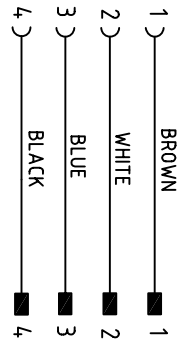

## M12 FEMALE

## M12 MALE

CABLE FEATURES		CONNECTOR FEATURES	
PRODUCT TYPE		PRODUCT TYPE	EXTENSION
CABLE LENGTH	600mm	CABLE LENGTH	600mm
M12 FEMALE 180°		M12 FEMALE 180°	4POLES
M12 MALE 180°		M12 MALE 180°	4POLES
PROTECTION CLASS	IP69K	PROTECTION CLASS	IP69K
H.T.P. CABLE CODE	B	H.T.P. CABLE CODE	B
NUMBER OF CONDUCTORS	n°4	NUMBER OF CONDUCTORS	n°4
CONDUCTOR SECTION	0.34mm <sup>2</sup>	CONDUCTOR SECTION	0.34mm <sup>2</sup>
CABLE MATERIAL	PVC CEI2022	CABLE MATERIAL	PVC CEI2022
COATING COLOUR	BLACK	COATING COLOUR	BLACK
CONDUCTOR ISULATION MATERIAL	PVC	CONDUCTOR ISULATION MATERIAL	PVC

TOLERANZE	DISIGNATORE	DATA	SCALE	DESIGNO
U4M	LORENZO CENNAMO CONTROLLATO	16-04-09	1:1	
DESCRIZIONE	ESTENSIONE M12 FEMALE STRAIGHT 180° 4 POLES WITH CABLE PVC/PVC CEI2022, BLACK, X1, 34mm <sup>2</sup> L=600mm - M12 MALE STRAIGHT 180° 4 POLES		TPO	MATERIALE
			EXTENSION M12	
 <b>H.T.P.</b> HIGH TECH PRODUCTS		CODE	12FD4B0F12MD	