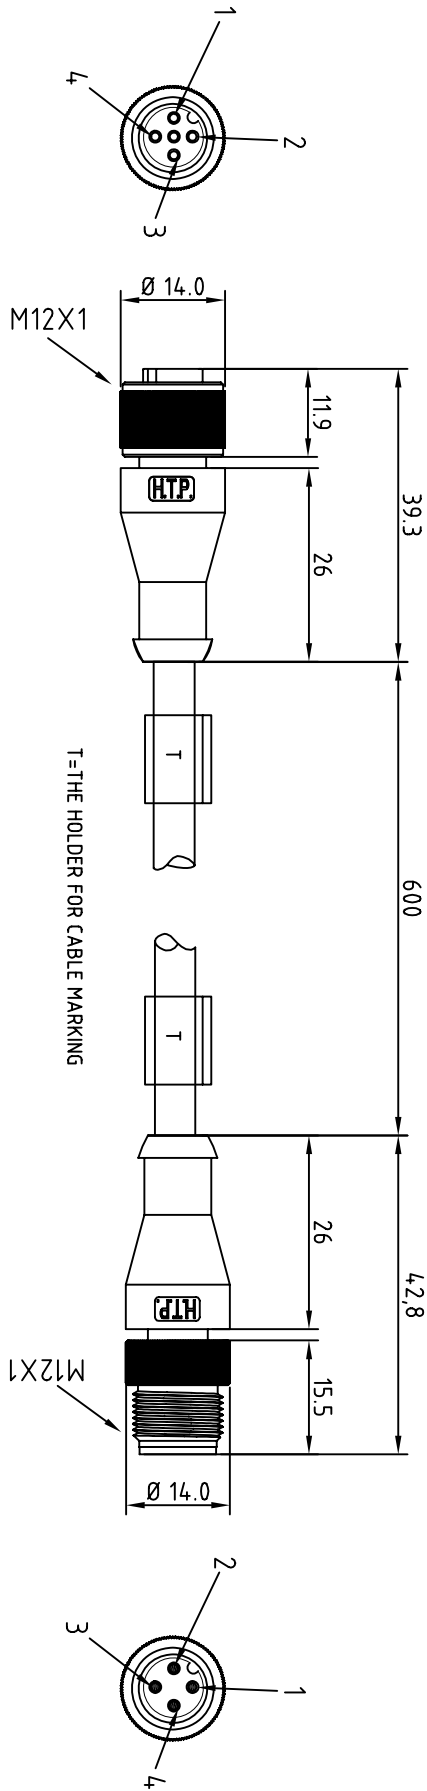

## M12 FEMALE

## M12 MALE

CABLE FEATURES		CONNECTOR FEATURES	
PRODUCT TYPE		PRODUCT TYPE	EXTENSION
CABLE LENGTH	600mm	CABLE LENGTH	600mm
M12 FEMALE 180°		M12 FEMALE 180°	4POLES
M12 MALE 180°		M12 MALE 180°	4POLES
PROTECTION CLASS	IP69K	PROTECTION CLASS	IP69K
H.T.P. CABLE CODE	B	H.T.P. CABLE CODE	B
NUMBER OF CONDUCTORS	n°4	NUMBER OF CONDUCTORS	n°4
CONDUCTOR SECTION	0.34mm <sup>2</sup>	CONDUCTOR SECTION	0.34mm <sup>2</sup>
CABLE MATERIAL	PVC CEI2022	CABLE MATERIAL	PVC CEI2022
COATING COLOUR	BLACK	COATING COLOUR	BLACK
CONDUCTOR ISULATION MATERIAL	PVC	CONDUCTOR ISULATION MATERIAL	PVC

TOLERANZE	DISIGNATORE	DATA	SCALE	DESIGNO
U4M	LORENZO CENNAMO CONTROLLATO	16-04-09	1:1	
DESCRIZIONE	ESTENSIONE M12 FEMALE STRAIGHT 180° 4 POLES WITH CABLE PVC/PVC CEI2022, BLACK, X1, 34mm <sup>2</sup> L=600mm - M12 MALE STRAIGHT 180° 4 POLES		TPO	MATERIALE
			EXTENSION M12	
 <b>H.T.P.</b> HIGH TECH PRODUCTS		CODE	12FD4B0F12MD	