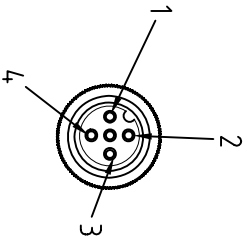

- BROWN ————— C 1
- WHITE ————— C 2
- BLUE ————— C 3
- BLACK ————— C 4

CABLE FEATURES		CONNECTOR FEATURES	
TYPE CONTACT	FEMALE 4POLES	CABLE LENGTH	500mm
PROTECTION CLASS	IP69K	STRIPPING	35mm STANDARD
PEELING	5mm STANDARD	NUMBER OF CONTACTS CONNECTED	N°4
H.T.P. CABLE CODE	B	NUMBER OF CONDUCTORS	n°4
CONDUCTOR SECTION	0.34mm <sup>2</sup>	CABLE MATERIAL	PVC CEI2022
COATING COLOUR	BLACK	CONDUCTOR INSULATION MATERIAL	PVC

TOLLERANZE		DISIGNATORE		DATA		SCALA		DESIGNO K.	
U4H	ANGOLO	LORENZO CERINO	CONTROLATO	25.03.09	1:1				
DESCRIZIONE									
M12 CONNECTOR FEMALE 180°, 4POLES, WITH CABLE PVC/PVC					TPO		MATERIALE		
4X0.34mm <sup>2</sup> , CEI2022, BLACK, LENGTH 0.5m									
		H.T.P.			CODE <b>12FD4B0E</b>				
HIGH TECH PRODUCTS									