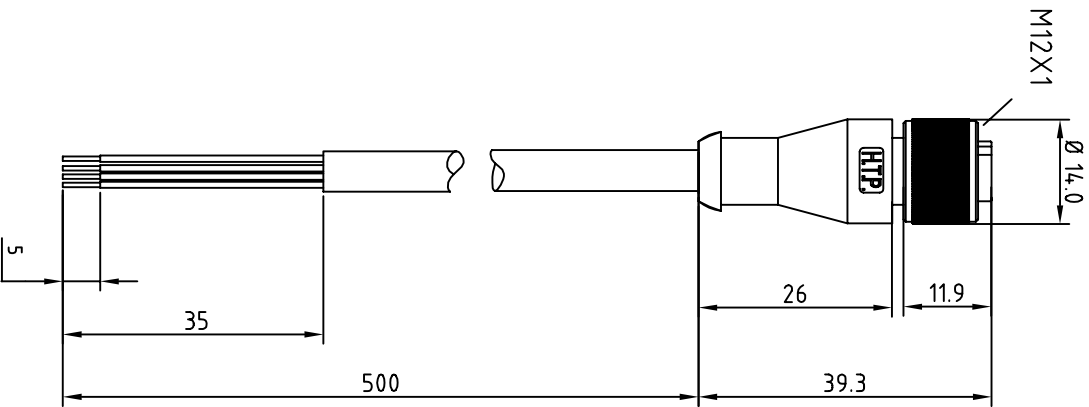

- BROWN ————— C 1
- WHITE ————— C 2
- BLUE ————— C 3
- BLACK ————— C 4

CABLE FEATURES		CONNECTOR FEATURES	
TYPE CONTACT	FEMALE 4POLES	CABLE LENGTH	500mm
PROTECTION CLASS	IP69K	STRIPPING	35mm STANDARD
PEELING	5mm STANDARD	NUMBER OF CONTACTS CONNECTED	N°4
H.T.P. CABLE CODE	B	NUMBER OF CONDUCTORS	n°4
CONDUCTOR SECTION	0.34mm <sup>2</sup>	CABLE MATERIAL	PVC CEI2022
COATING COLOUR	BLACK	CONDUCTOR INSULATION MATERIAL	PVC

TOLLERANZE		DISIGNATORE		DATA		SCALA		DESIGNO K.	
U4H	ANGOLO	LORENZO CERINO	CONTROLATO	25.03.09	1:1				
DESCRIZIONE									
M12 CONNECTOR FEMALE 180°, 4POLES, WITH CABLE PVC/PVC					TPO		MATERIALE		
4X0.34mm <sup>2</sup> , CEI2022, BLACK, LENGTH 0.5m									
		H.T.P.			CODE <b>12FD4B0E</b>				
HIGH TECH PRODUCTS									