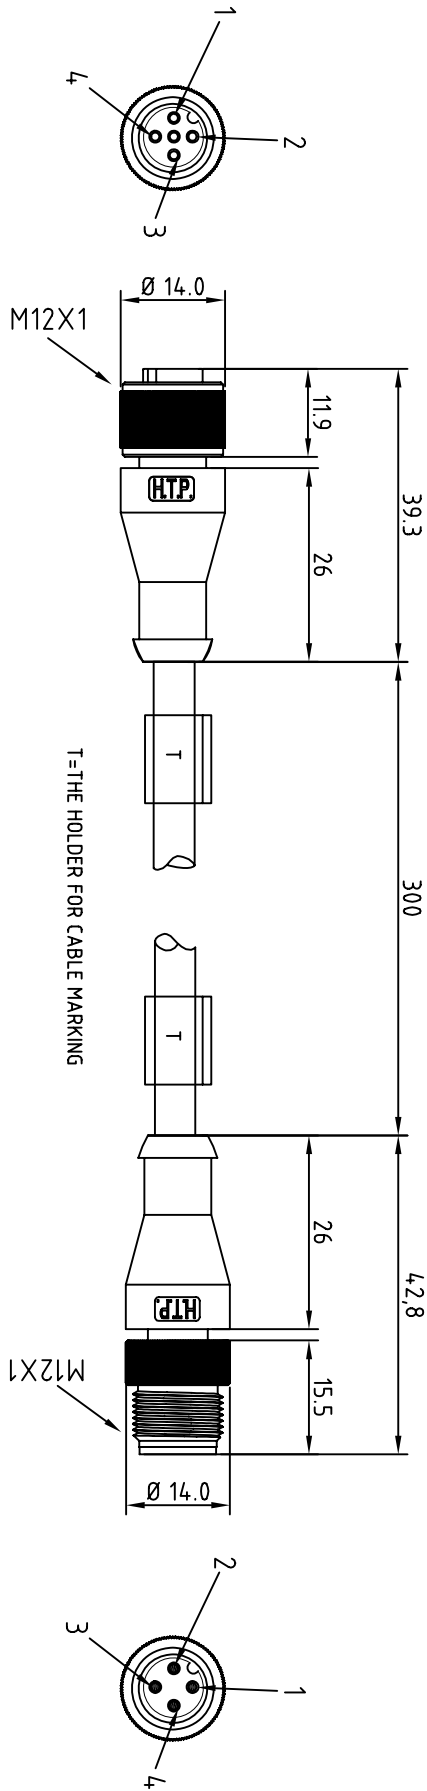

M12 FEMALE

M12 MALE

CABLE FEATURES		CONNECTOR FEATURES	
PRODUCT TYPE	EXTENSION	CABLE LENGTH	300mm
M12 FEMALE 180°	4POLES	M12 MALE 180°	4POLES
PROTECTION CLASS	IP69K	H.T.P. CABLE CODE	B
NUMBER OF CONDUCTORS	n°4	CONDUCTOR SECTION	0.34mm ²
CABLE MATERIAL	PVC CEI2022	COATING COLOUR	BLACK
CONDUCTOR ISULATION MATERIAL	PVC		

TOLLERANZE	DISIGNATORE	DATA	SCALE	DESIGNO
U4M	LORENZO CENNAMO CONTROLLATO	16-04-09	1:1	
DESCRIZIONE	ESTENSIONE M12 FEMALE STRAIGHT 180° 4 POLES WITH CABLE PVC/PVC CEI2022, BLACK, X1, 34mm ² L=0.3m - M12 MALE STRAIGHT 180° 4POLES		TPO	MATERIALE
			EXTENSION M12	
		H.T.P. HIGH TECH PRODUCTS		CODE
				12FD4B0C12MD