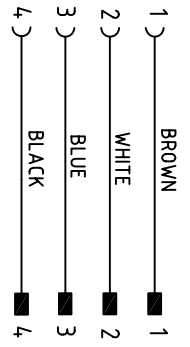

M12 FEMALE

M12 MALE

CABLE FEATURES		CONNECTOR FEATURES	
PRODUCT TYPE	EXTENSION	CABLE LENGTH	300mm
M12 FEMALE 180°	4POLES	M12 MALE 180°	4POLES
PROTECTION CLASS	IP69K	H.T.P. CABLE CODE	B
NUMBER OF CONDUCTORS	n°4	CONDUCTOR SECTION	0.34mm ²
CABLE MATERIAL	PVC CEI2022	COATING COLOUR	BLACK
CONDUCTOR ISULATION MATERIAL	PVC		

TOLLERANZE	DISIGNATORE	DATA	SCALE	DESIGNO
U4M	LORENZO CENNAMO CONTROLLATO	16-04-09	1:1	
DESCRIZIONE	ESTENSIONE M12 FEMALE STRAIGHT 180° 4 POLES WITH CABLE PVC/PVC CEI2022, BLACK, X1, 34mm ² L=0.3m - M12 MALE STRAIGHT 180° 4POLES		TPO	MATERIALE
			EXTENSION M12	
		H.T.P. HIGH TECH PRODUCTS		CODE
				12FD4B0C12MD