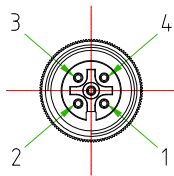

- BROWN ○ ————— C 1
- WHITE ○ ————— C 2
- BLUE ○ ————— C 3
- BLACK ○ ————— C 4

CONNECTOR FEATURES	
PRODUCT TYPE	M12 CIRCULAR CONNECTOR WITH MOULDED CABLE
CONNECTOR TYPE	STRAIGHT 180°
CONTACTS TYPE	FEMALE 4POLES
NUMBER OF CONTACTS CONNECTED	N°4
PROTECTION CLASS	IP69K
RATED VOLTAGE	250V AC/DC
RATED CURRENT	4A
CONNECTOR WITH H.T.P.LOGO	
CABLE FEATURES	
H.T.P.CABLE CODE	CAVO A-4
NUMBER OF CONDUCTORS	N°4
CONDUCTORS SECTION	0,25mm ²
CABLE MATERIAL	PVC (CEI2022)
COATING COLOUR	BLACK
CONDUCTORS INSULATION MATERIAL	PVC
CABLE LENGTH	6000mm
STRIPPING	35mm STANDARD
PEELING AND TINNING	5mm STANDARD
ON THE CABLE, NEAR THE CONNECTOR HEAD, MUST BE SILK PRINTED THE H.T.P. PRODUCTION DATE CODE 5#####	

CUSTOMER APPROVAL

<i>SIGNATURE</i>	<i>DATE</i>
<i>PLEASE SIGN AND RETURN</i>	

A4

Designer	CIMMINO L.	Date	2021-02-01	Tolerance	±0.3	Units	mm	Series	M12	Drawing n.	1-1
Approved	SUGLIANI R.	Date	2021-02-01	Scale	1:1	Size	A4	Customer code:			

DESCRIPTION
 CIRCULAR CONNECTOR M12, FEMALE, STRAIGHT 180°, 4POLES,
 WITH CABLE PVC/PVC CEI2022 4x0.25mm², BLACK COLOUR,
 L=6m, CONNECTOR WITH H.T.P. LOGO

H.T.P. PART NUMBER
 12FD4A6Z