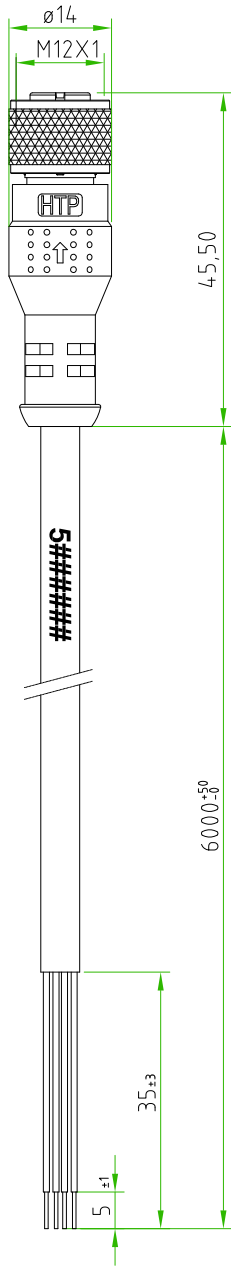

- BROWN ○ ————— C 1
- WHITE ○ ————— C 2
- BLUE ○ ————— C 3
- BLACK ○ ————— C 4

CONNECTOR FEATURES	
PRODUCT TYPE	M12 CIRCULAR CONNECTOR WITH MOULDED CABLE
CONNECTOR TYPE	STRAIGHT 180°
CONTACTS TYPE	FEMALE 4POLES
NUMBER OF CONTACTS CONNECTED	N°4
PROTECTION CLASS	IP69K
RATED VOLTAGE	250V AC/DC
RATED CURRENT	4A
CONNECTOR WITH H.T.P.LOGO	
CABLE FEATURES	
H.T.P.CABLE CODE	CAVO A-4
NUMBER OF CONDUCTORS	N°4
CONDUCTORS SECTION	0,25mm ²
CABLE MATERIAL	PVC (CEI2022)
COATING COLOUR	BLACK
CONDUCTORS INSULATION MATERIAL	PVC
CABLE LENGTH	6000mm
STRIPPING	35mm STANDARD
PEELING AND TINNING	5mm STANDARD
ON THE CABLE, NEAR THE CONNECTOR HEAD, MUST BE SILK PRINTED THE H.T.P. PRODUCTION DATE CODE 5#####	

CUSTOMER APPROVAL

<i>SIGNATURE</i>	<i>DATE</i>
<i>PLEASE SIGN AND RETURN</i>	

A4

Designer	CIMMINO L.	Date	2021-02-01	Tolerance	±0.3	Units	mm	Series	M12	Drawing n.	1-1
Approved	SUGLIANI R.	Date	2021-02-01	Scale	1:1	Size	A4	Customer code:			

DESCRIPTION
 CIRCULAR CONNECTOR M12, FEMALE, STRAIGHT 180°, 4POLES,
 WITH CABLE PVC/PVC CEI2022 4x0.25mm², BLACK COLOUR,
 L=6m, CONNECTOR WITH H.T.P. LOGO

H.T.P. PART NUMBER
 12FD4A6Z