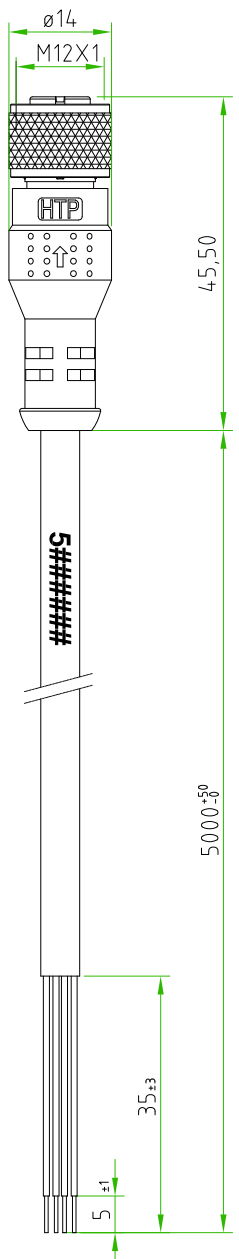

Rev.	Modify	Date	Signed	Approved

- BROWN ○ ————— C 1
- WHITE ○ ————— C 2
- BLUE ○ ————— C 3
- BLACK ○ ————— C 4

CONNECTOR FEATURES	PRODUCT TYPE	M12 CIRCULAR CONNECTOR WITH MOULDED CABLE
	CONNECTOR TYPE	STRAIGHT 180°
	CONTACTS TYPE	FEMALE 4POLES
	NUMBER OF CONTACTS CONNECTED	N°4
	PROTECTION CLASS	IP69K
	RATED VOLTAGE	250V AC/DC
	RATED CURRENT	4A
	CONNECTOR WITH H.T.P.LOGO	
CABLE FEATURES	H.T.P.CABLE CODE	CAVO A-4
	NUMBER OF CONDUCTORS	N°4
	CONDUCTORS SECTION	0,25mm ²
	CABLE MATERIAL	PVC (CEI2022)
	COATING COLOUR	BLACK
	CONDUCTORS INSULATION MATERIAL	PVC
	CABLE LENGHT	5000mm
	STRIPPING	35mm STANDARD
	PEELING AND TINNING	5mm STANDARD
	ON THE CABLE, NEAR THE CONNECTOR HEAD, MUST BE SILK PRINTED THE H.T.P. PRODUCTION DATE CODE #####	

<i>CUSTOMER APPROVAL</i>	
<i>SIGNATURE</i>	<i>DATE</i>
<i>PLEASE SIGN AND RETURN</i>	

A4

Designer	CIMMINO L.	Date	2014-11-05	Tolerance	±0.3	Units:	mm	Series	M12	Drawing n. 1-1
Approved	MAZZOLA M.	Date	2014-11-05	Scale	1:1	Size:	A4	Customer code:		

DESCRIPTION
 CIRCULAR CONNECTOR M12,FEMALE,STRAIGHT 180°,4POLES,
 WITH CABLE PVC/PVC CEI2022 4x0.25mm²,BLACK COLOUR,
 L=5m,CONNECTOR WITH H.T.P.LOGO

H.T.P.PART NUMBER
 12FD4A5Z