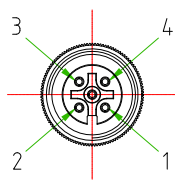

Rev.	Modify	Date	Signed	Approved

- BROWN ○ ————— C 1
- WHITE ○ ————— C 2
- BLUE ○ ————— C 3
- BLACK ○ ————— C 4

CONNECTOR FEATURES	PRODUCT TYPE	M12 CIRCULAR CONNECTOR WITH MOULDED CABLE
	CONNECTOR TYPE	STRAIGHT 180°
	CONTACTS TYPE	FEMALE 4POLES
	NUMBER OF CONTACTS CONNECTED	N°4
	PROTECTION CLASS	IP69K
	RATED VOLTAGE	250V AC/DC
	RATED CURRENT	4A
	CONNECTOR WITH H.T.P.LOGO	
CABLE FEATURES	H.T.P.CABLE CODE	CAVO A-4
	NUMBER OF CONDUCTORS	N°4
	CONDUCTORS SECTION	0,25mm ²
	CABLE MATERIAL	PVC (CEI2022)
	COATING COLOUR	BLACK
	CONDUCTORS INSULATION MATERIAL	PVC
	CABLE LENGHT	5000mm
	STRIPPING	35mm STANDARD
	PEELING AND TINNING	5mm STANDARD
	ON THE CABLE, NEAR THE CONNECTOR HEAD, MUST BE SILK PRINTED THE H.T.P. PRODUCTION DATE CODE #####	

<i>CUSTOMER APPROVAL</i>	
<i>SIGNATURE</i>	<i>DATE</i>
<i>PLEASE SIGN AND RETURN</i>	

A4

Designer	CIMMINO L.	Date	2014-11-05	Tolerance	±0.3	Units:	mm	Series	M12	Drawing n. 1-1
Approved	MAZZOLA M.	Date	2014-11-05	Scale	1:1	Size:	A4	Customer code:		

DESCRIPTION
 CIRCULAR CONNECTOR M12,FEMALE,STRAIGHT 180°,4POLES,
 WITH CABLE PVC/PVC CEI2022 4x0.25mm²,BLACK COLOUR,
 L=5m,CONNECTOR WITH H.T.P.LOGO

H.T.P.PART NUMBER
 12FD4A5Z