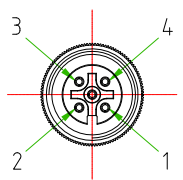

- BROWN ○ ————— C 1
- WHITE ○ ————— C 2
- BLUE ○ ————— C 3
- BLACK ○ ————— C 4

CONNECTOR FEATURES	
PRODUCT TYPE	M12 CIRCULAR CONNECTOR WITH MOULDED CABLE
CONNECTOR TYPE	STRAIGHT 180°
CONTACTS TYPE	FEMALE 4POLES
NUMBER OF CONTACTS CONNECTED	N°4
PROTECTION CLASS	IP69K
RATED VOLTAGE	250V AC/DC
RATED CURRENT	4A
CONNECTOR WITH H.T.P.LOGO	
CABLE FEATURES	
H.T.P.CABLE CODE	CAVO A-4
NUMBER OF CONDUCTORS	N°4
CONDUCTORS SECTION	0,25mm ²
CABLE MATERIAL	PVC (CEI2022)
COATING COLOUR	BLACK
CONDUCTORS INSULATION MATERIAL	PVC
CABLE LENGHT	2000mm
STRIPPING	35mm STANDARD
PEELING AND TINNING	5mm STANDARD
ON THE CABLE, NEAR THE CONNECTOR HEAD, MUST BE SILK PRINTED THE H.T.P. PRODUCTION DATE CODE 5#####	

<i>CUSTOMER APPROVAL</i>	
<i>SIGNATURE</i>	<i>DATE</i>
<i>PLEASE SIGN AND RETURN</i>	

Rev.	Modify	Date	Signed	Approved
Rev.	Modify	Date	Signed	Approved
Rev.	Modify	Date	Signed	Approved

Designer	CIMMINO L.	Date	2015-02-19	Tolerance	±0.3	Units:	mm	Series	M12	Drawing n. 1-1
Approved	MAZZOLA M.	Date	2015-02-19	Scale	1:1	Size:	A4	Customer code:		
DESCRIPTION CIRCULAR CONNECTOR M12,FEMALE,STRAIGHT 180°,4POLES, WITH CABLE PVC/PVC CEI2022 4x0.25mm ² ,BLACK COLOUR, L=2m,CONNECTOR WITH H.T.P.LOGO								H.T.P.PART NUMBER 12FD4A2Z		