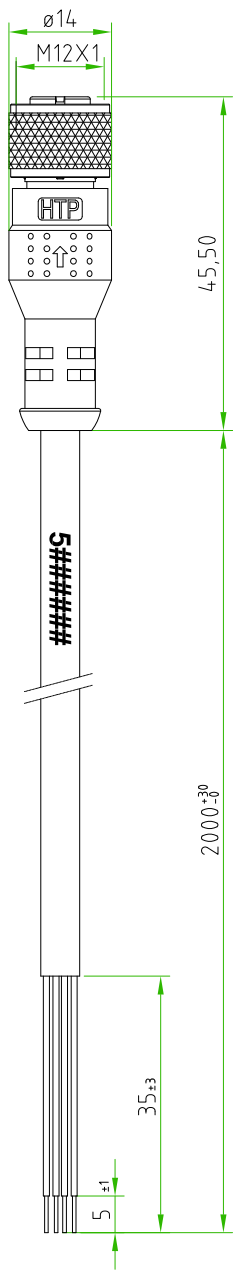

- BROWN ○ ————— C 1
- WHITE ○ ————— C 2
- BLUE ○ ————— C 3
- BLACK ○ ————— C 4

CONNECTOR FEATURES	
PRODUCT TYPE	M12 CIRCULAR CONNECTOR WITH MOULDED CABLE
CONNECTOR TYPE	STRAIGHT 180°
CONTACTS TYPE	FEMALE 4POLES
NUMBER OF CONTACTS CONNECTED	N°4
PROTECTION CLASS	IP69K
RATED VOLTAGE	250V AC/DC
RATED CURRENT	4A
CONNECTOR WITH H.T.P.LOGO	
CABLE FEATURES	
H.T.P.CABLE CODE	CAVO A-4
NUMBER OF CONDUCTORS	N°4
CONDUCTORS SECTION	0,25mm ²
CABLE MATERIAL	PVC (CEI2022)
COATING COLOUR	BLACK
CONDUCTORS INSULATION MATERIAL	PVC
CABLE LENGHT	2000mm
STRIPPING	35mm STANDARD
PEELING AND TINNING	5mm STANDARD
ON THE CABLE, NEAR THE CONNECTOR HEAD, MUST BE SILK PRINTED THE H.T.P. PRODUCTION DATE CODE 5#####	

<i>CUSTOMER APPROVAL</i>	
<i>SIGNATURE</i>	<i>DATE</i>
<i>PLEASE SIGN AND RETURN</i>	

Rev.	Modify	Date	Signed	Approved
Rev.	Modify	Date	Signed	Approved
Rev.	Modify	Date	Signed	Approved

Designer	CIMMINO L.	Date	2015-02-19	Tolerance	±0.3	Units:	mm	Series	M12	Drawing n. 1-1
Approved	MAZZOLA M.	Date	2015-02-19	Scale	1:1	Size:	A4	Customer code:		
DESCRIPTION CIRCULAR CONNECTOR M12,FEMALE,STRAIGHT 180°,4POLES, WITH CABLE PVC/PVC CEI2022 4x0.25mm ² ,BLACK COLOUR, L=2m,CONNECTOR WITH H.T.P.LOGO								H.T.P.PART NUMBER 12FD4A2Z		