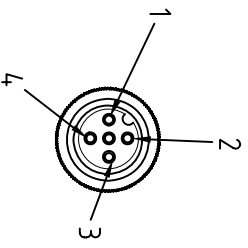

- BROWN — C 1
- WHITE — C 2
- BLUE — C 3
- BLACK — C 4

CABLE FEATURES		CONNECTOR FEATURES	
TYPE CONTACT	FEMALE 4POLES	CABLE LENGTH	2500mm
PROTECTION CLASS	IP69K	STRIPPING	35mm STANDARD
PEELING	5mm STANDARD	NUMBER OF CONTACTS CONNECTED	N°4
H.T.P. CABLE CODE	A	NUMBER OF CONDUCTORS	n°4
CONDUCTOR SECTION	0.25mm ²	CABLE MATERIAL	PVC CEI2022
COATING COLOUR	BLACK	CONDUCTOR INSULATION MATERIAL	PVC

TOLLERANZE		DISEGNATORE		DATA		SCALA		DISEGNO N.	
U4H	ANGOLO	LORENZO CERINO	CONTROLATO	25.03.09	1:1			MATERIALE	
DESCRIZIONE				TPO		CODICE			
M12 CONNECTOR FEMALE 180° 4POLES WITH CABLE PVC/PVC.				M12		12FD4A2E			
4X0.25mm ² CEI2022 BLACK LENGTH 25m									
		H.T.P.		HIGH TECH PRODUCTS					