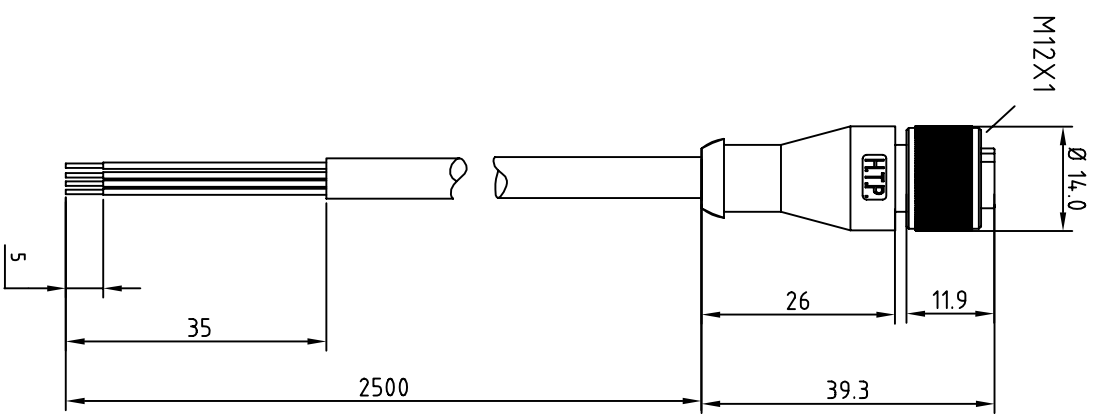

- BROWN — C 1
- WHITE — C 2
- BLUE — C 3
- BLACK — C 4

CABLE FEATURES		CONNECTOR FEATURES	
TYPE CONTACT	FEMALE 4POLES	CABLE LENGTH	2500mm
PROTECTION CLASS	IP69K	STRIPPING	35mm STANDARD
PEELING	5mm STANDARD	NUMBER OF CONTACTS CONNECTED	N°4
H.T.P. CABLE CODE	A	NUMBER OF CONDUCTORS	n°4
CONDUCTOR SECTION	0.25mm ²	CABLE MATERIAL	PVC CEI2022
COATING COLOUR	BLACK	CONDUCTOR INSULATION MATERIAL	PVC

TOLLERANZE		DISEGNATORE		DATA		SCALA		DISEGNO N.	
U4H	ANGOLO	LORENZO CERINO	CONTROLATO	25.03.09	1:1			MATERIALE	
DESCRIZIONE				TPO		CODICE			
M12 CONNECTOR FEMALE 180° 4POLES WITH CABLE PVC/PVC.				M12		12FD4A2E			
4X0.25mm ² CEI2022 BLACK LENGTH 25m									
		H.T.P.		HIGH TECH PRODUCTS					