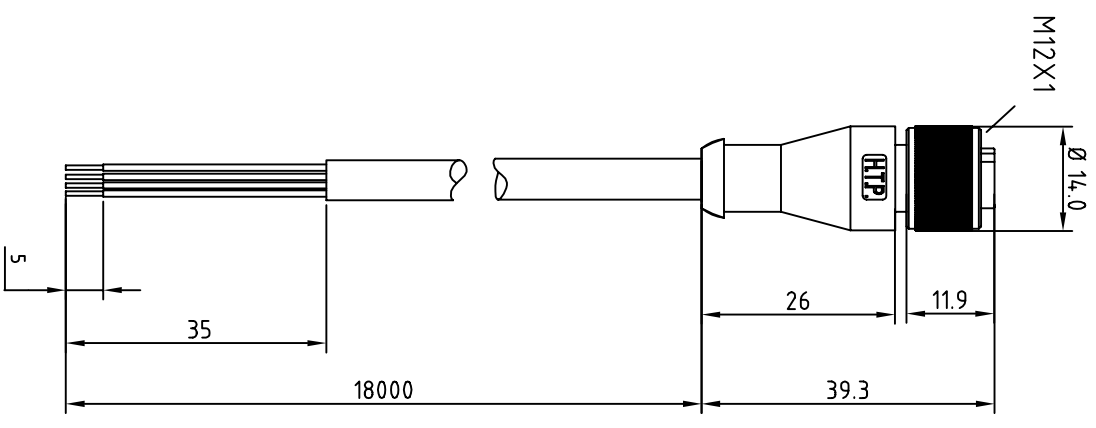

- BROWN — C 1
- WHITE — C 2
- BLUE — C 3
- BLACK — C 4

CABLE FEATURES		CONNECTOR FEATURES	
TYPE CONTACT	FEMALE 4POLES	CABLE LENGTH	18000mm
PROTECTION CLASS	IP69K	STRIPPING	35mm STANDARD
PEELING	5mm STANDARD	NUMBER OF CONTACTS CONNECTED	N°4
H.T.P. CABLE CODE	A	NUMBER OF CONDUCTORS	n°4
CONDUCTOR SECTION	0.25mm ²	CABLE MATERIAL	PVC CEI2022
COATING COLOUR	BLACK	CONDUCTOR INSULATION MATERIAL	PVC

TOLLERANZE		DISEGNATORE		DATA		SCALA		DISEGNO N.	
UDH	ANGOLO	LORENZO CHINNO	CONTROLATO	25.03.09		1:1			
DESCRIZIONE				TPO		MATERIALE			
M12 CONNECTOR FEMALE 180° 4POLES WITH CABLE PVC/PVC.				M12					
4X0,25mm ² CEI2022 BLACK LENGTH 18m									
HTP HIGH TECH PRODUCTS				H.T.P.		12FD4A18			