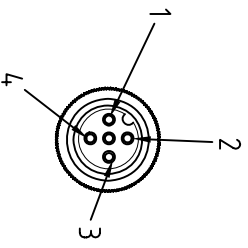

- BROWN — C 1
- WHITE — C 2
- BLUE — C 3
- BLACK — C 4

CABLE FEATURES		CONNECTOR FEATURES	
TYPE CONTACT	FEMALE 4POLES	CABLE LENGTH	18000mm
PROTECTION CLASS	IP69K	STRIPPING	35mm STANDARD
PEELING	5mm STANDARD	NUMBER OF CONTACTS CONNECTED	N°4
H.T.P. CABLE CODE	A	NUMBER OF CONDUCTORS	n°4
CONDUCTOR SECTION	0.25mm ²	CABLE MATERIAL	PVC CEI2022
COATING COLOUR	BLACK	CONDUCTOR INSULATION MATERIAL	PVC

TOLLERANZE		DISEGNATORE		DATA		SCALA		DISEGNO N.	
UDH	ANGOLO	LORENZO CHINNO	CONTROLATO	25.03.09		1:1			
DESCRIZIONE				TPO		MATERIALE			
M12 CONNECTOR FEMALE 180° 4POLES WITH CABLE PVC/PVC.				M12					
4X0,25mm ² CEI2022 BLACK LENGTH 18m									
HTP HIGH TECH PRODUCTS				H.T.P.		12FD4A18			