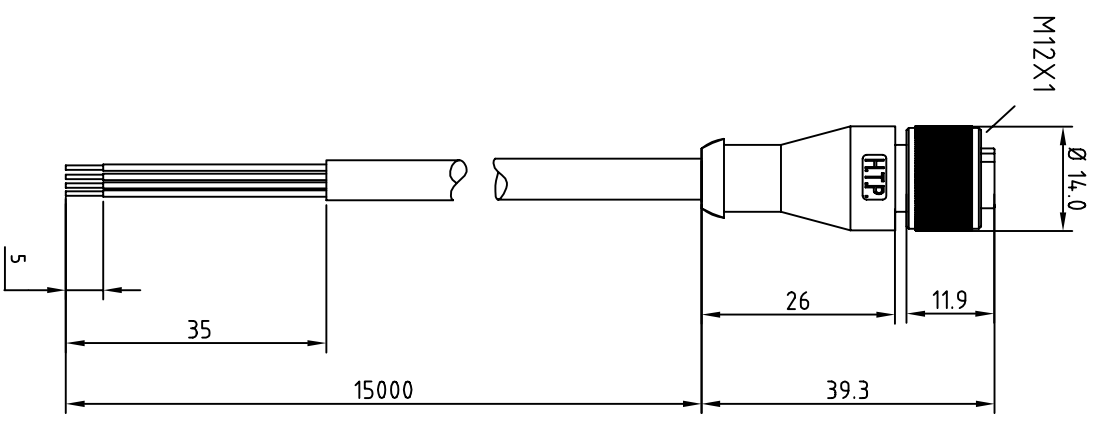

- BROWN — C 1
- WHITE — C 2
- BLUE — C 3
- BLACK — C 4

| CABLE FEATURES | | CONNECTOR FEATURES | |
|-------------------|---------------------|-------------------------------|---------------|
| TYPE CONTACT | FEMALE 4POLES | CABLE LENGTH | 15000mm |
| PROTECTION CLASS | IP69K | STRIPPING | 35mm STANDARD |
| PEELING | 5mm STANDARD | NUMBER OF CONTACTS CONNECTED | N°4 |
| H.T.P. CABLE CODE | A | NUMBER OF CONDUCTORS | n°4 |
| CONDUCTOR SECTION | 0.25mm ² | CABLE MATERIAL | PVC CEI2022 |
| COATING COLOUR | BLACK | CONDUCTOR INSULATION MATERIAL | PVC |

| | | | | | | | | | |
|--|--------|----------------|------------|----------|-----|----------|--|------------|--|
| TOLLERANZE | | DISEGNATORE | | DATA | | SCALA | | DISEGNO N. | |
| UDH | ANGOLO | LORENZO CHINNO | CONTROLATO | 25.03.09 | 1:1 | | | MATERIALE | |
| DESCRIZIONE | | | | TPO | | CODICE | | | |
| M12 CONNECTOR FEMALE 180° 4POLES WITH CABLE PVC/PVC. | | | | M12 | | 12FD4A15 | | | |
| 4X0,25mm ² CEI2022 BLACK, LENGTH 15m | | | | | | | | | |