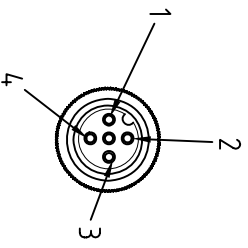

- BROWN — C 1
- WHITE — C 2
- BLUE — C 3
- BLACK — C 4

| CABLE FEATURES | | CONNECTOR FEATURES | |
|-------------------|---------------------|-------------------------------|---------------|
| TYPE CONTACT | FEMALE 4POLES | CABLE LENGTH | 15000mm |
| PROTECTION CLASS | IP69K | STRIPPING | 35mm STANDARD |
| PEELING | 5mm STANDARD | NUMBER OF CONTACTS CONNECTED | N°4 |
| H.T.P. CABLE CODE | A | NUMBER OF CONDUCTORS | n°4 |
| CONDUCTOR SECTION | 0.25mm ² | CABLE MATERIAL | PVC CEI2022 |
| COATING COLOUR | BLACK | CONDUCTOR INSULATION MATERIAL | PVC |

| | | | | | | | | | |
|--|--------|----------------|------------|----------|-----|----------|--|------------|--|
| TOLLERANZE | | DISEGNATORE | | DATA | | SCALA | | DISEGNO N. | |
| UDH | ANGOLO | LORENZO CHINNO | CONTROLATO | 25.03.09 | 1:1 | | | MATERIALE | |
| DESCRIZIONE | | | | TPO | | CODICE | | | |
| M12 CONNECTOR FEMALE 180° 4POLES WITH CABLE PVC/PVC. | | | | M12 | | 12FD4A15 | | | |
| 4X0,25mm ² CEI2022 BLACK, LENGTH 15m | | | | | | | | | |