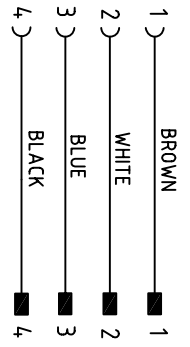

## M12 FEMALE

## M12 MALE

CABLE FEATURES		CONNECTOR FEATURES	
PRODUCT TYPE	EXTENSION	CABLE LENGTH	300mm
NUMBER OF CONDUCTORS	n°4	M12 FEMALE 180°	4POLES
CONDUCTOR SECTION	0.25mm <sup>2</sup>	M12 MALE 180°	4POLES
CABLE MATERIAL	PVC CEI2022	PROTECTION CLASS	IP69K
COATING COLOUR	BLACK	H.T.P. CABLE CODE	A
CONDUCTOR ISULATION MATERIAL	PVC		

TOLLERANZE	DISIGNATORE	DATA	SCALE	DESIGNO
U4H	LORENZO CHINNO CONTROLLATO	16-04-09	1:1	
DESCRIZIONE	MATERIALE			
EXTENSION M12 FEMALE STRAIGHT 180° 4 POLES WITH CABLE PVC/PVC CEI2022 BLACK 4X0.25mm <sup>2</sup> L.40.3m - M12 MALE STRAIGHT 180° 4POLES	TP0		EXTENSION M12	
		<b>H.T.P.</b> HIGH TECH PRODUCTS		CODE <b>12FD4A0C12MD</b>