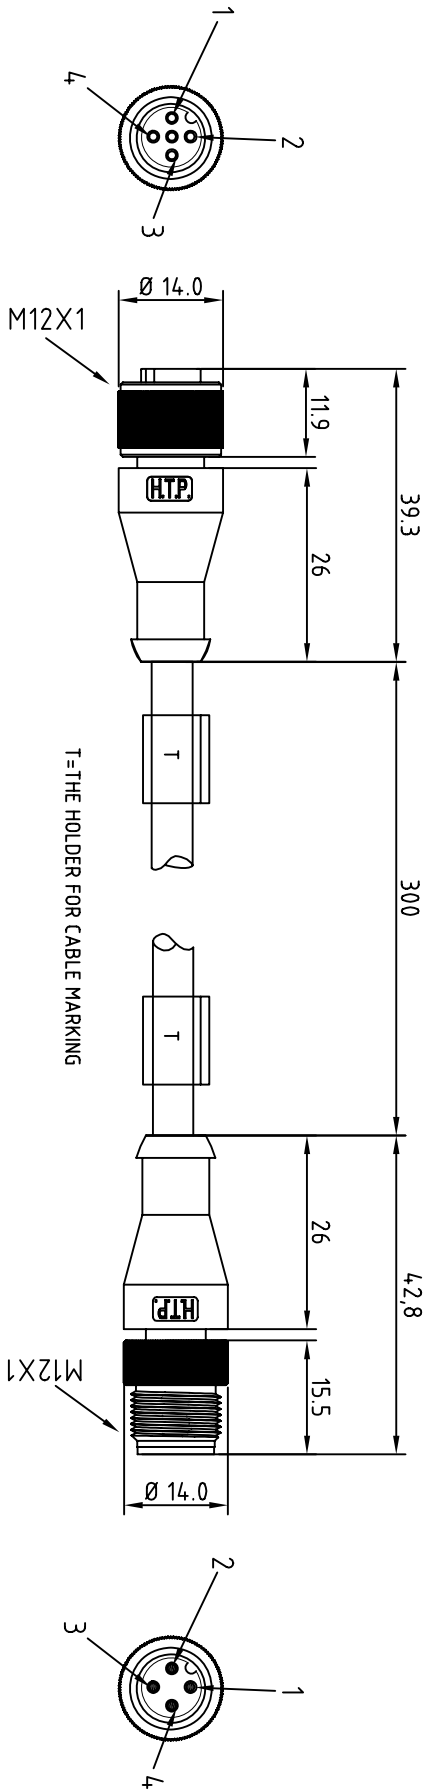

## M12 FEMALE

## M12 MALE

CABLE FEATURES		CONNECTOR FEATURES	
PRODUCT TYPE	EXTENSION	CABLE LENGTH	300mm
NUMBER OF CONDUCTORS	n°4	M12 FEMALE 180°	4POLES
CONDUCTOR SECTION	0.25mm <sup>2</sup>	M12 MALE 180°	4POLES
CABLE MATERIAL	PVC CEI2022	PROTECTION CLASS	IP69K
COATING COLOUR	BLACK	H.T.P. CABLE CODE	A
CONDUCTOR ISULATION MATERIAL	PVC		

TOLLERANZE	DISIGNATORE	DATA	SCALE	DESIGNO
U4H	LORENZO CHINNO CONTROLLATO	16-04-09	1:1	
DESCRIZIONE	MATERIALE			
EXTENSION M12 FEMALE STRAIGHT 180° 4 POLES WITH CABLE PVC/PVC CEI2022 BLACK 4X0.25mm <sup>2</sup> L.40.3m - M12 MALE STRAIGHT 180° 4POLES	TP0		EXTENSION M12	
		<b>H.T.P.</b> HIGH TECH PRODUCTS		CODE <b>12FD4A0C12MD</b>