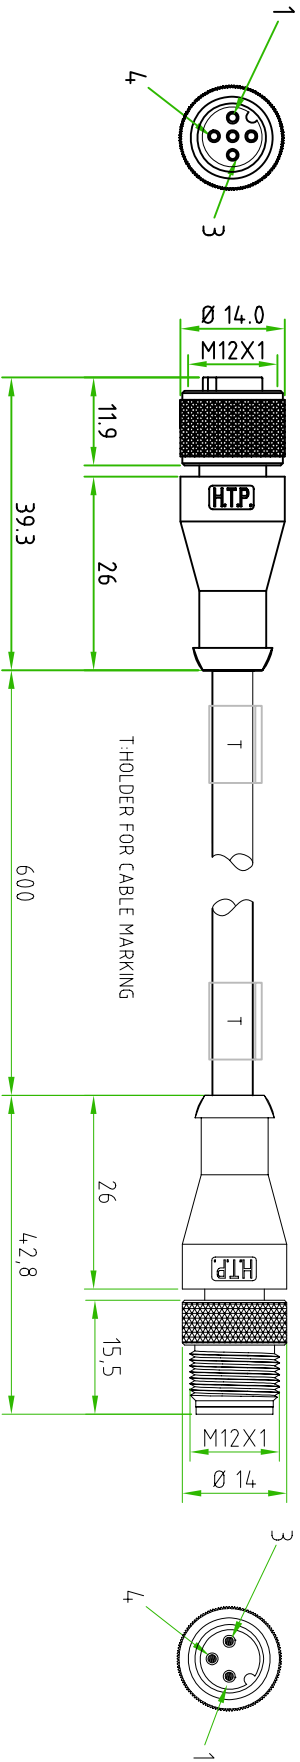

### M12 FEMALE

### M12 MALE

CABLE FEATURES		CONNECTOR FEATURES	
PRODUCT TYPE	M12 EXTENSION	CONNECTOR TYPE	M12-M12
M12 CONTACT TYPE	MALE 3POLES	M12 CONTACT TYPE	MALE 3POLES
	FEMALE 3POLES		
CABLE LENGTH	1500mm		
PROTECTION CLASS	IP69K		
STRIPPING	35mm STANDARD		
PEELING	5mm STANDARD		
NUMBER OF CONTACTS CONNECTED	N°3		
CONNECTOR WITH H.T.P. LOGO			
H.T.P. CABLE CODE	L		
NUMBER OF CONDUCTORS	N°3		
CONDUCTOR SECTION	0.34mm <sup>2</sup>		
CABLE MATERIAL	PVC		
COATING COLOUR	GREY		
CONDUCTOR INSULATION MATERIAL	PVC		

TOLLERANZE		DESIGNATORE		DATA		SCALA		DISGNO N.	
UDM	ANGOLO	LORENZO CANNINO	CONTROLLATO	29.11.10	1:1				
DESCRIZIONE									
EXTENSION M12 FEMALE 180° 3 POLES WITH CABLE					TRPO				
PVC/PVC 4X0.34mm <sup>2</sup> GREY L=0.6m+M12 MALE 180°					M12				
3POLES									
MATERIALE									