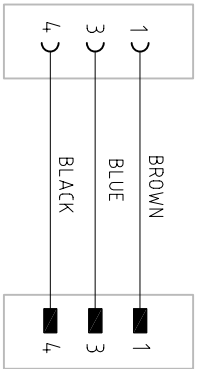

### M12 FEMALE

### M12 MALE

CABLE FEATURES		CONNECTOR FEATURES	
PRODUCT TYPE	M12 EXTENSION	CONNECTOR TYPE	M12-M12
M12 CONTACT TYPE	MALE 3POLES	M12 CONTACT TYPE	MALE 3POLES
	FEMALE 3POLES		
CABLE LENGTH	1500mm		
PROTECTION CLASS	IP69K		
STRIPPING	35mm STANDARD		
PEELING	5mm STANDARD		
NUMBER OF CONTACTS CONNECTED	N°3		
CONNECTOR WITH H.T.P. LOGO			
H.T.P. CABLE CODE	L		
NUMBER OF CONDUCTORS	N°3		
CONDUCTOR SECTION	0.34mm <sup>2</sup>		
CABLE MATERIAL	PVC		
COATING COLOUR	GREY		
CONDUCTOR INSULATION MATERIAL	PVC		

TOLLERANZE		DESIGNATORE		DATA		SCALA		DISGNO N.	
UDM	ANGOLO	LORENZO CANNINO	CONTROLLATO	29.11.10	1:1				
DESCRIZIONE									
EXTENSION M12 FEMALE 180° 3 POLES WITH CABLE					TRPO				
PVC/PVC 4X0.34mm <sup>2</sup> GREY L=0.6m+M12 MALE 180°					M12				
3POLES									
MATERIALE									